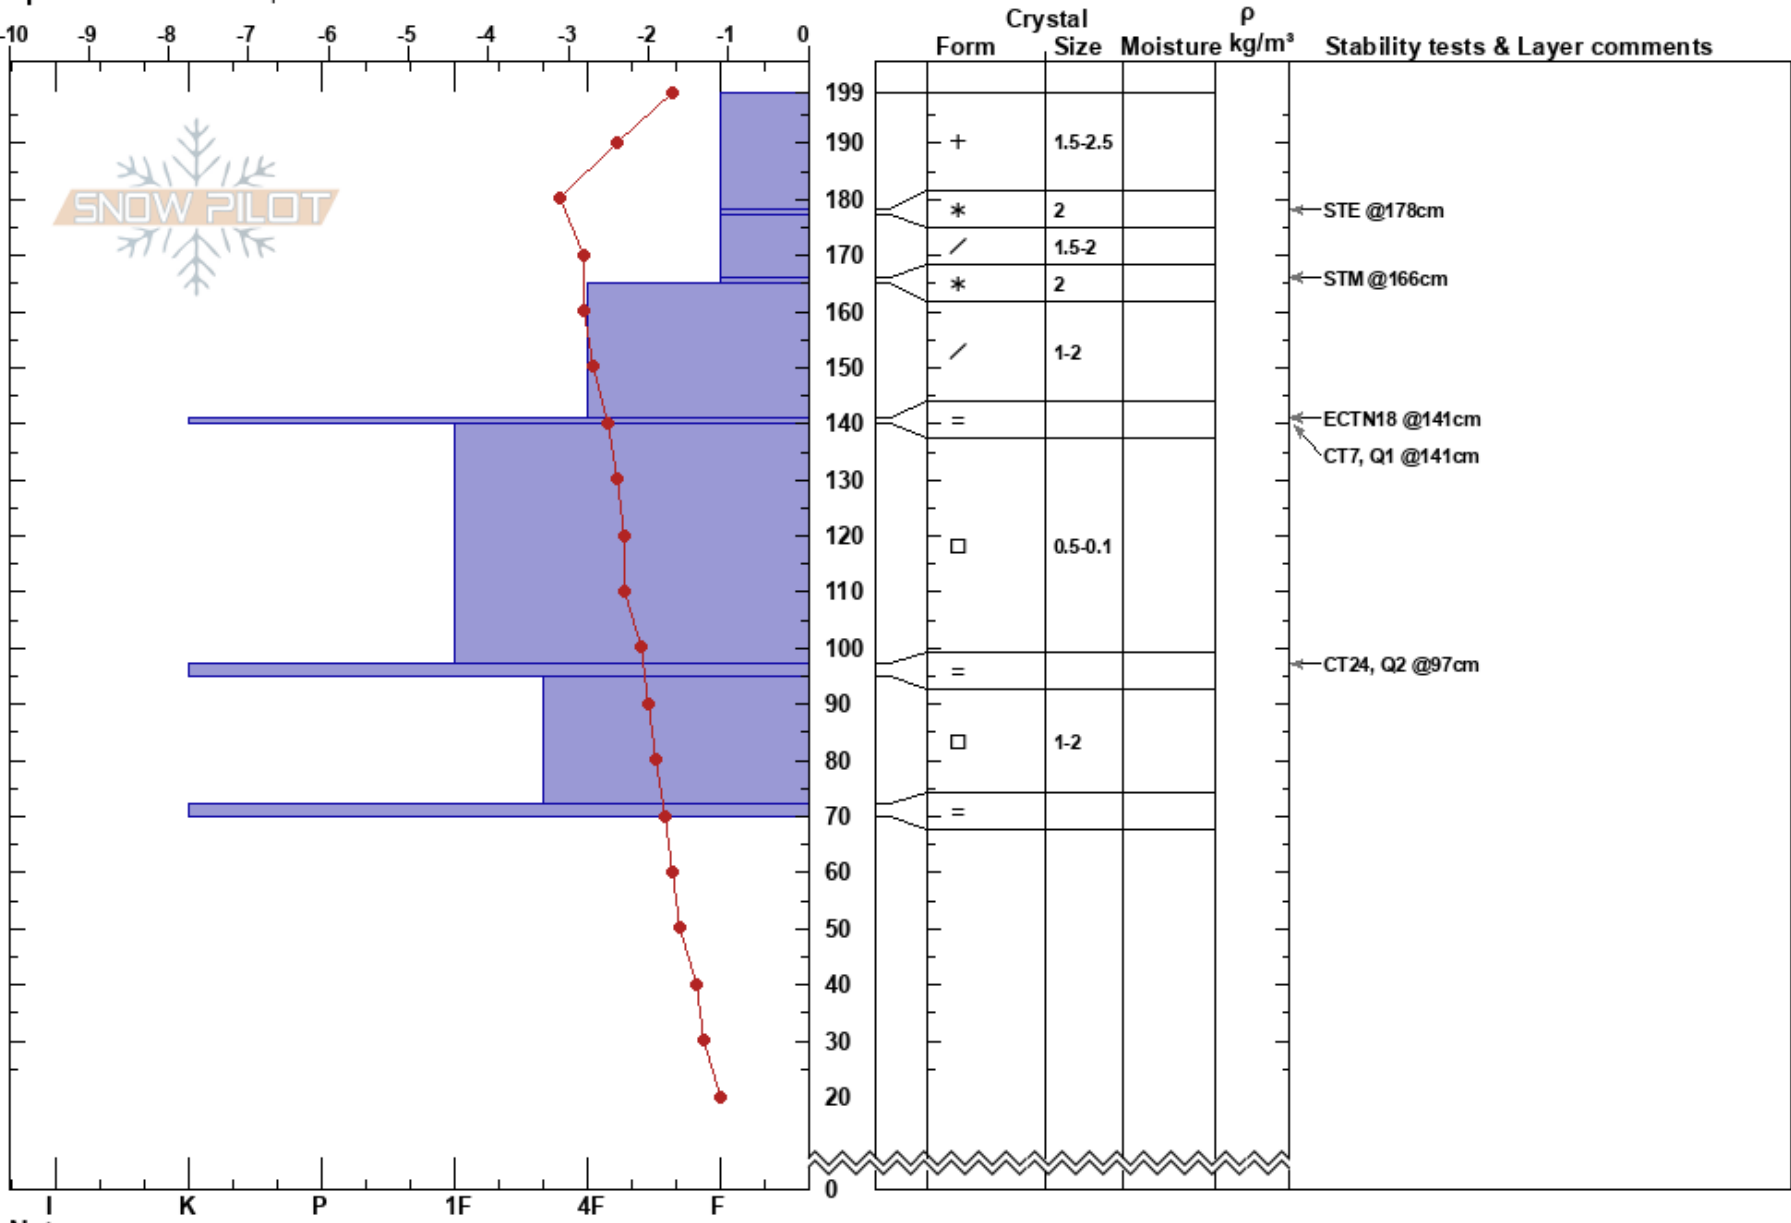

scalpblock N Face
 Flathead Range
 MT
 Elevation: 6623 ft
 Aspect: N
 Specifics: We skied slope

Nathan basford
 02/23/2024 - 2:30pm
 Co-ord: 48.30124N, -113.57319W
 Slope Angle: 28°
 Wind Loading: no

Stability: **HS:199** **Layer Notes:**
 Air Temperature: -1.7°C **PF:57** 141-140cm:Problematic layer
 Sky Cover: BKN
 Precipitation: NO
 Wind: NE Light Breeze