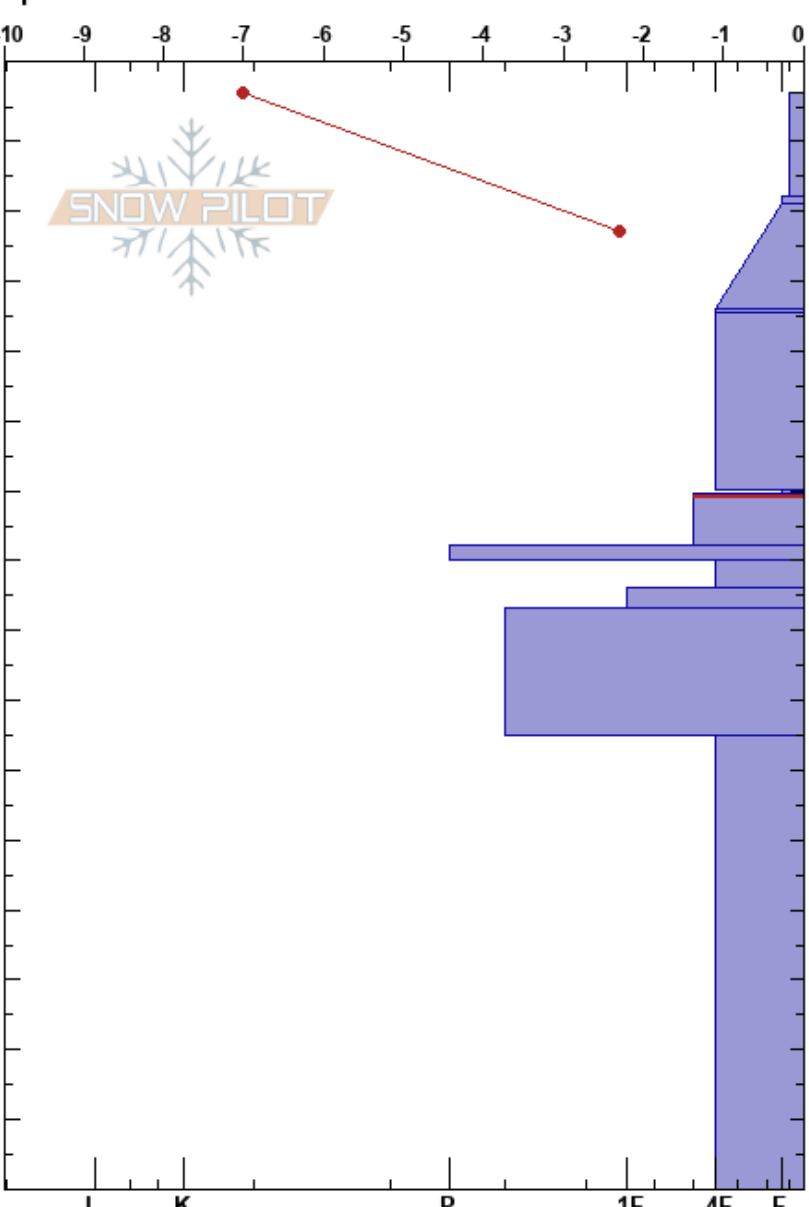

The Goblet (Seeley)
 Missions
 MT
 Elevation: 6949 ft
 Aspect: NE
 Specifics:

Payton Schiff
 02/24/2024 - 12:52pm
 Co-ord: 12T 294728W 5232554N
 Slope Angle: 14°
 Wind Loading: yes

Stability:
 Air Temperature: -6.5°C
 Sky Cover: OVC
 Precipitation: S1
 Wind: SW Moderate

HS:157
 Layer Notes:
 99.5-92cm: Problematic layer

Depth (cm)	Crystal Form	Crystal Size	Moisture	ρ (kg/m ³)	Stability tests & Layer comments
157	*r				
150	+r(/)	0.5-1 (0.3)			
140	-	0.3-0.5			← ECTN13 @142cm
130	/	0.1-0.5			
120	△	4-6			
110	•	0.1-0.5			
100	∨	2-6			
90	⊖	0.5-1			
80	⊖(□)	1-2			
70	⊖	0.5-1			
60					
50					
40					
30	□	1-2			
20					
10					
0					← ECTX