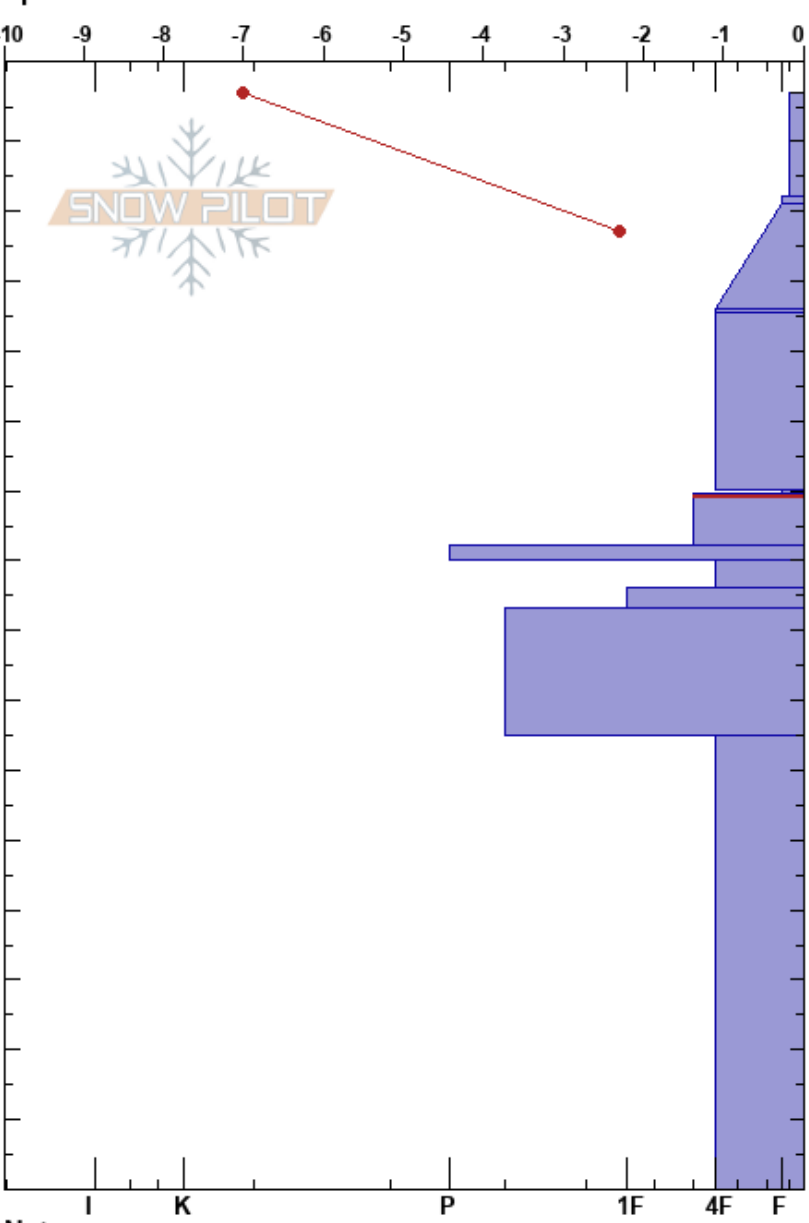

The Goblet (Seeley)
 Missions
 MT
 Elevation: 6949 ft
 Aspect: NE
 Specifics:

Payton Schiff
 02/24/2024 - 12:52pm
 Co-ord: 12T 294728W 5232554N
 Slope Angle: 14°
 Wind Loading: yes

Stability:
 Air Temperature: -6.5°C
 Sky Cover: OVC
 Precipitation: S1
 Wind: SW Moderate

HS:157
 Layer Notes:
 99.5-92cm: Problematic layer

Height (cm)	Crystal Form	Crystal Size	Moisture	ρ (kg/m ³)	Stability tests & Layer comments
157	*r				
150	+r(/)	0.5-1 (0.3)			
140	-	0.3-0.5			← ECTN13 @142cm
130	/	0.1-0.5			
120	⊘	4-6			
110	•	0.1-0.5			
100	∨	2-6			
90	⊖	0.5-1			
80	⊗(□)	1-2			
70	⊖	0.5-1			
60					
50					
40					
30	□	1-2			
20					
10					
0					← ECTX