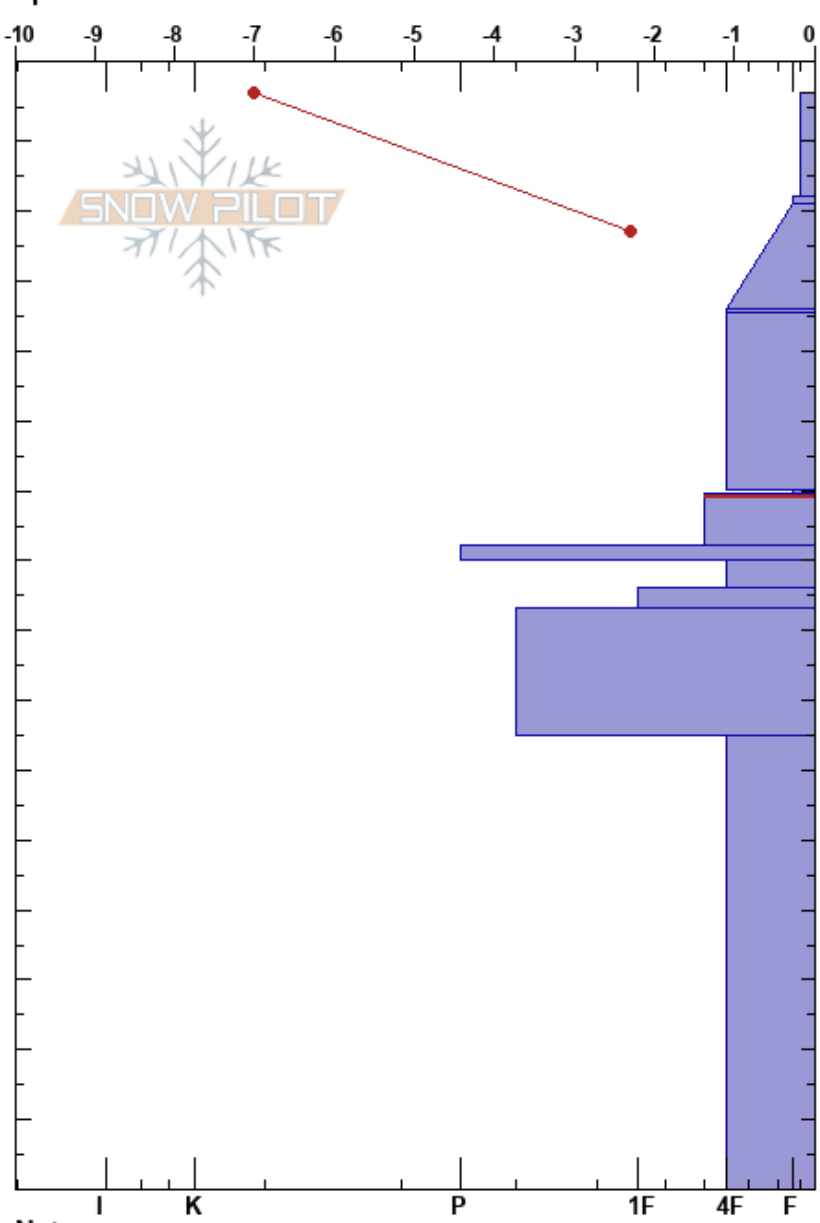

The Goblet (Seeley)
 Missions
 MT
 Elevation: 6949 ft
 Aspect: NE
 Specifics:

Payton Schiff
 02/24/2024 - 12:52pm
 Co-ord: 12T 294728W 5232554N
 Slope Angle: 14°
 Wind Loading: yes

Stability:
 Air Temperature: -6.5°C
 Sky Cover: OVC
 Precipitation: S1
 Wind: SW Moderate

HS:157
 Layer Notes:
 99.5-92cm: Problematic layer

Depth (cm)	Crystal		Moisture	ρ kg/m ³	Stability tests & Layer comments
	Form	Size			
157	*r				
150	+r(/)	0.5-1 (0.3)			
140	-	0.3-0.5			← ECTN13 @142cm
130	/	0.1-0.5			
120	△	4-6			
110	•	0.1-0.5			
100	∨	2-6			
90	⊖	0.5-1			
80	⊗(□)	1-2			
70	⊖	0.5-1			
60					
50					
40					
30	□	1-2			
20					
10					
0					← ECTX