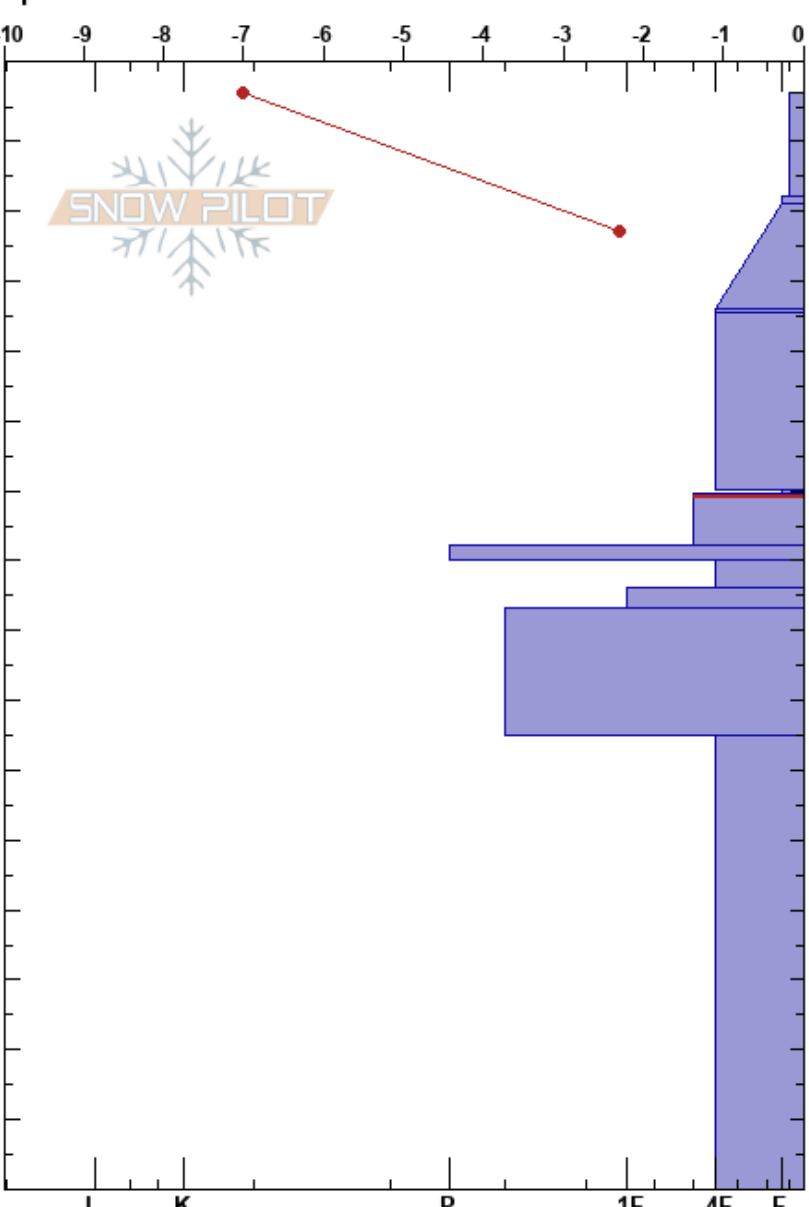

The Goblet (Seeley)
 Missions
 MT
 Elevation: 6949 ft
 Aspect: NE
 Specifics:

Payton Schiff
 02/24/2024 - 12:52pm
 Co-ord: 12T 294728W 5232554N
 Slope Angle: 14°
 Wind Loading: yes

Stability:
 Air Temperature: -6.5°C
 Sky Cover: OVC
 Precipitation: S1
 Wind: SW Moderate

HS:157
 Layer Notes:
 99.5-92cm: Problematic layer

Height (cm)	Crystal		Moisture	ρ kg/m ³	Stability tests & Layer comments
	Form	Size			
157	*r				
150	+r(/)	0.5-1 (0.3)			
140	-	0.3-0.5			← ECTN13 @142cm
130	/	0.1-0.5			
120	△	4-6			
110	•	0.1-0.5			
100	∨	2-6			
90	⊖	0.5-1			
80	⊖(□)	1-2			
70	⊖	0.5-1			
60					
50					
40					
30	□	1-2			
20					
10					
0					← ECTX