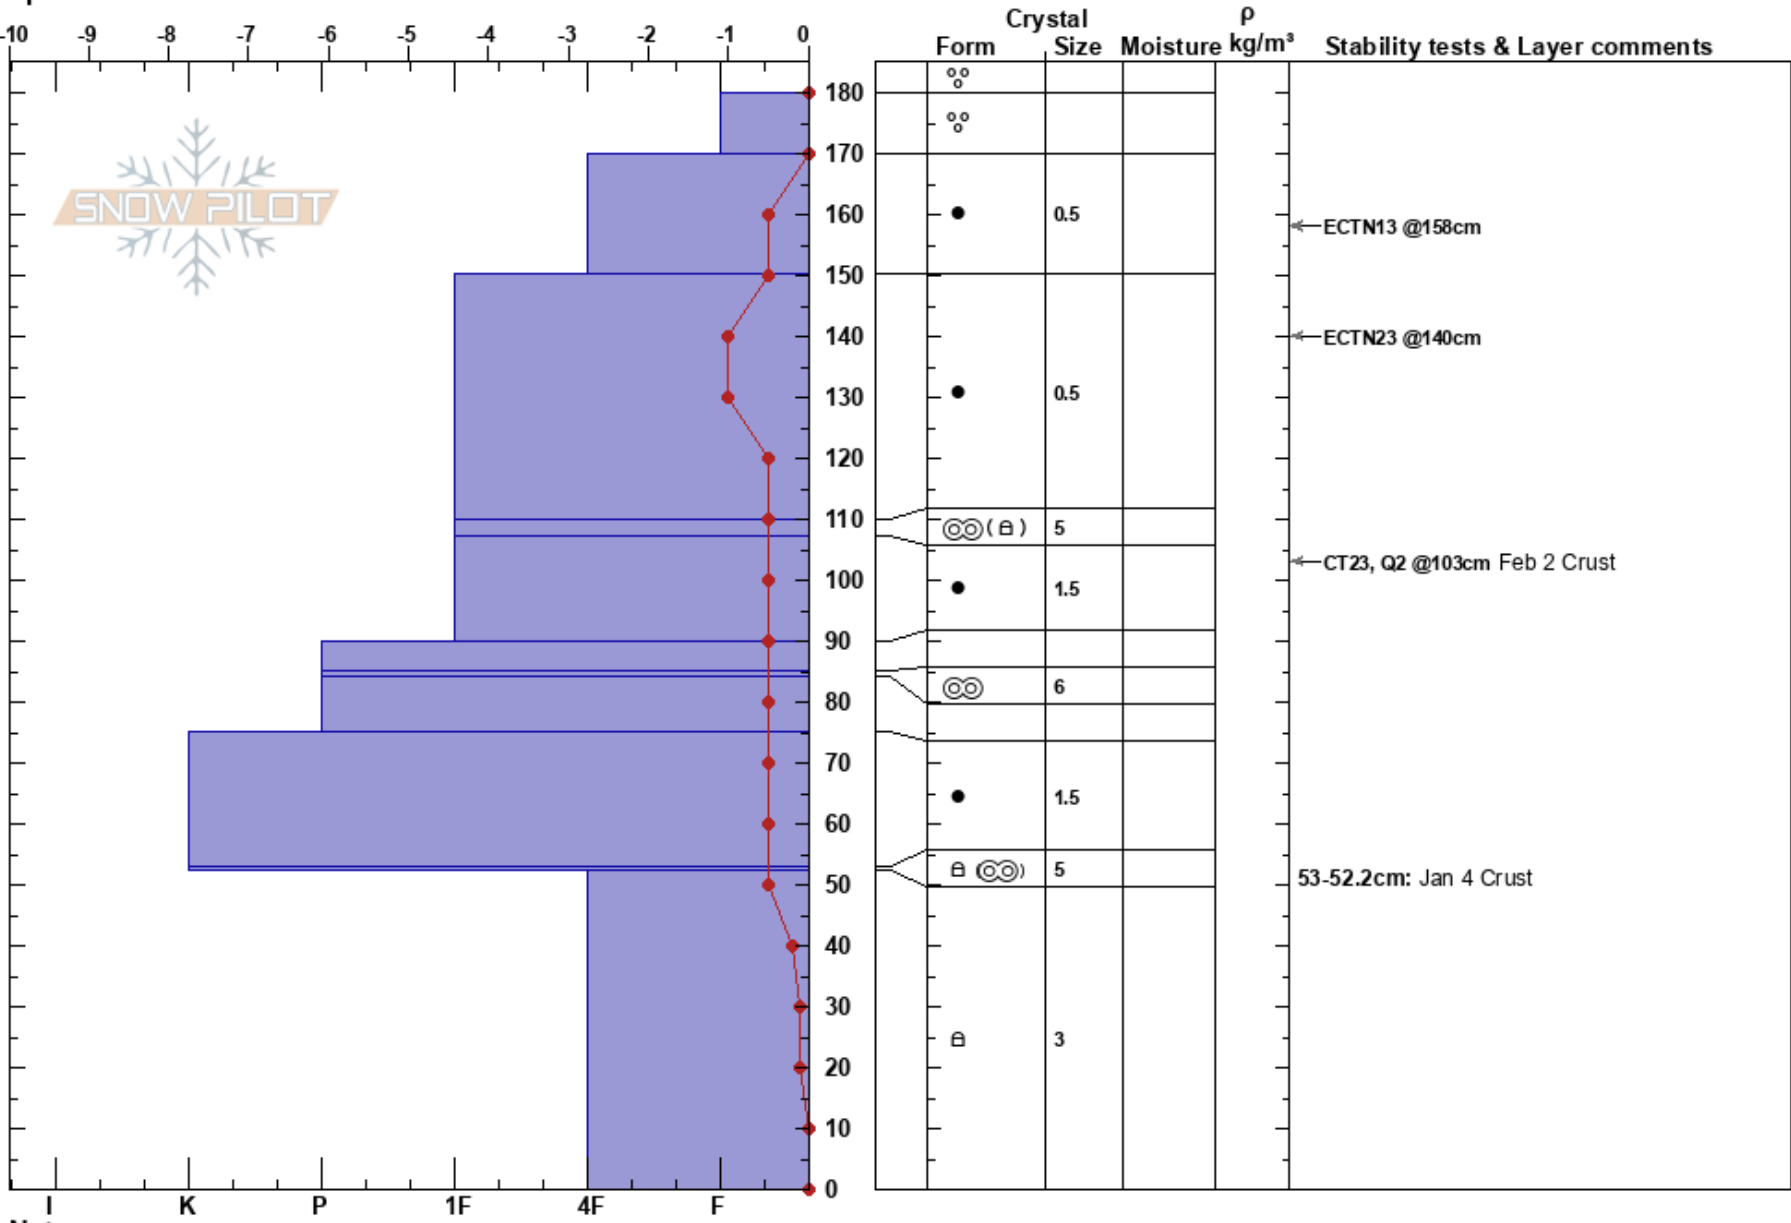

Mail Cabin
 Teton Pass
 ID
 Elevation: 7356 ft
 Aspect: S
 Specifics:

Ethan Derksen
 02/24/2024 - 1:15am
 Co-ord: 43.50045N, -110.98007W
 Slope Angle: 25°
 Wind Loading:

Stability:
 Air Temperature: 6.3°C
 Sky Cover: CLR
 Precipitation: NO
 Wind: W Light Breeze

HS: 180
 PF: 15
 PS: 35
 110-107cm: Problematic layer
 53-52.2cm: Jan 4 Crust

Notes: