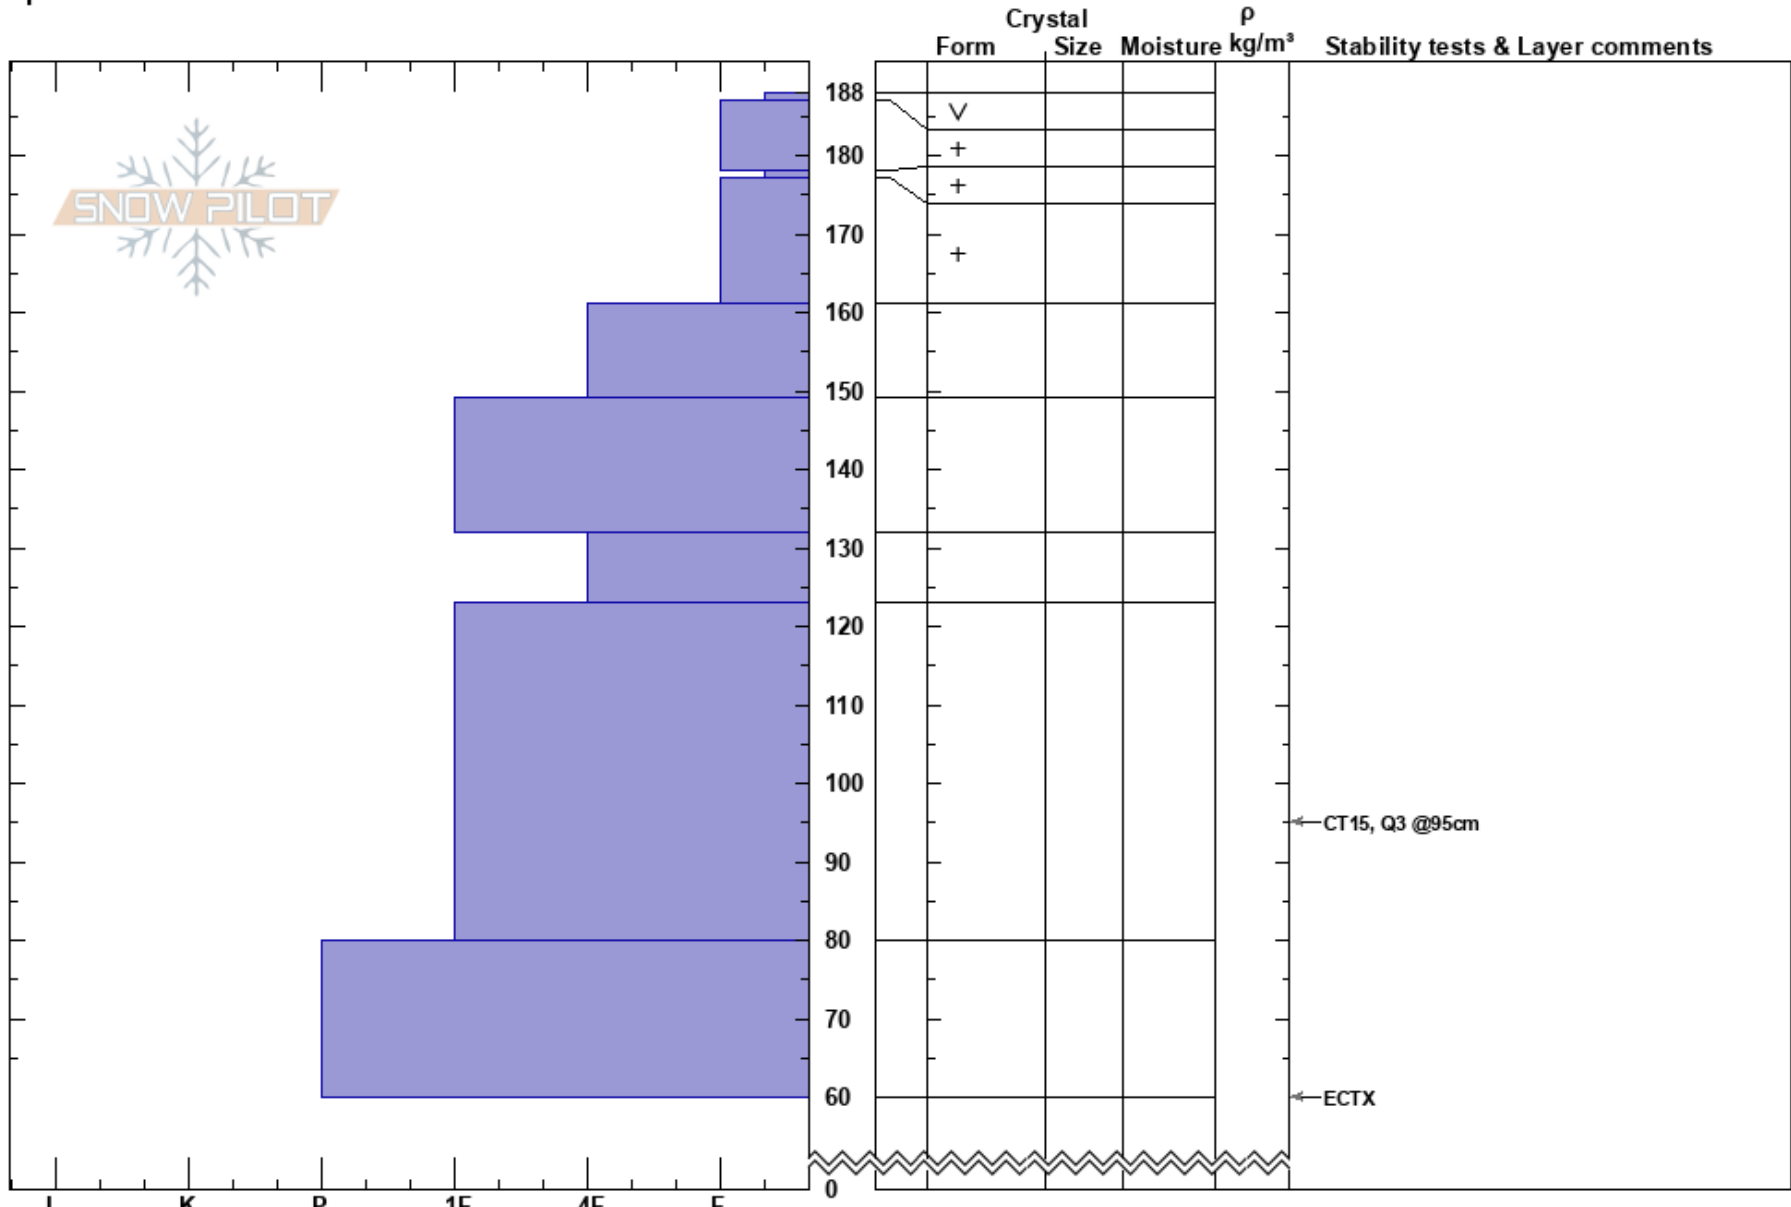

2024-02-24-Silks-Basin
 Uinta Range
 UT
 Elevation: 9900 ft
 Aspect: 28°
 Specifics:

Chad Brackelsberg
 02/24/2024 - 12:00pm
 Co-ord: 12T 498858W 4516399N
 Slope Angle: 25°
 Wind Loading:

Stability:
 Air Temperature:
 Sky Cover: CLR
 Precipitation: NO
 Wind: Calm

HS:188
 Layer Notes:
 177-161cm:Problematic layer

Notes: