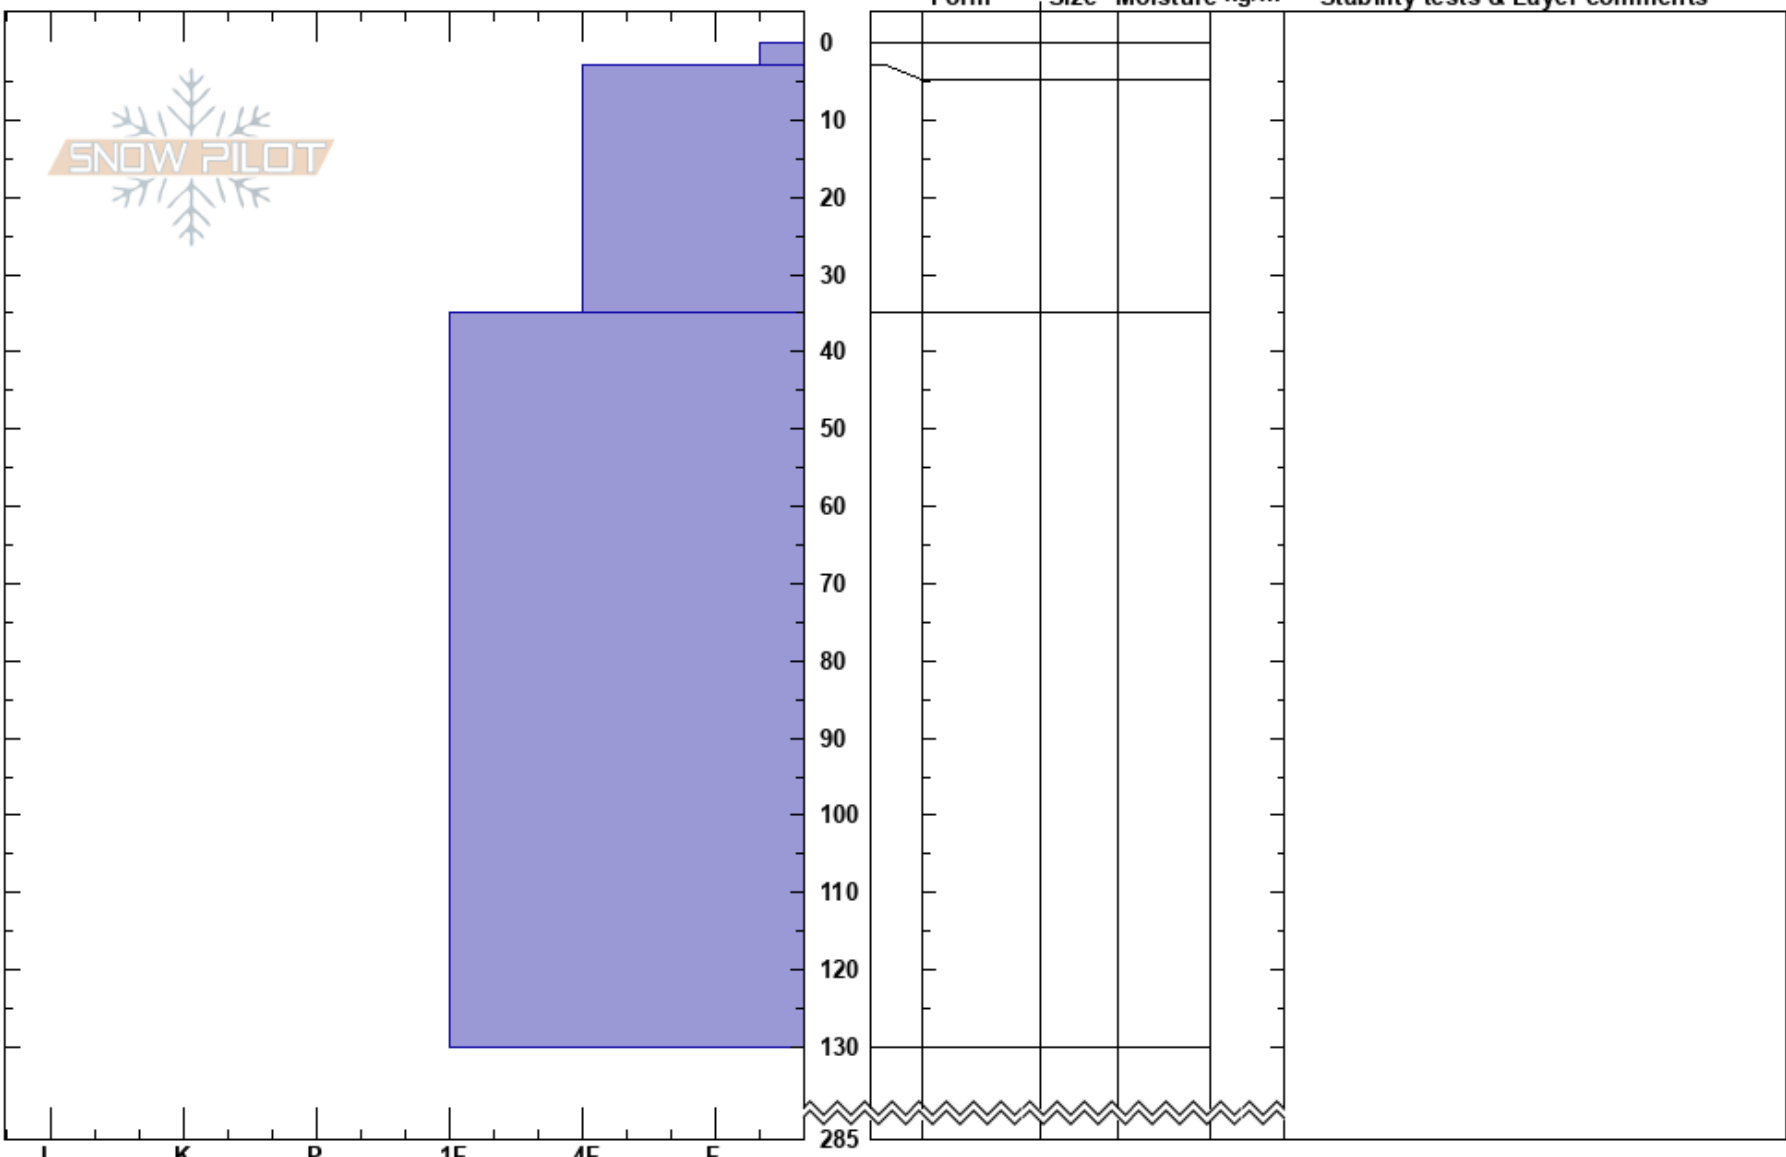

Big Springs
 Central Wasatch
 UT
 Elevation: 9450 ft
 Aspect: NW
 Specifics:

Carter Norton
 02/24/2024 - 10:25am
 Co-ord: 40.29337N, -111.54079W
 Slope Angle: 34°
 Wind Loading: yes

Stability:
 Air Temperature: 0°C
 Sky Cover: CLR
 Precipitation: NO
 Wind: Calm

HS:285
 0-3cm:Problematic layer

Notes: