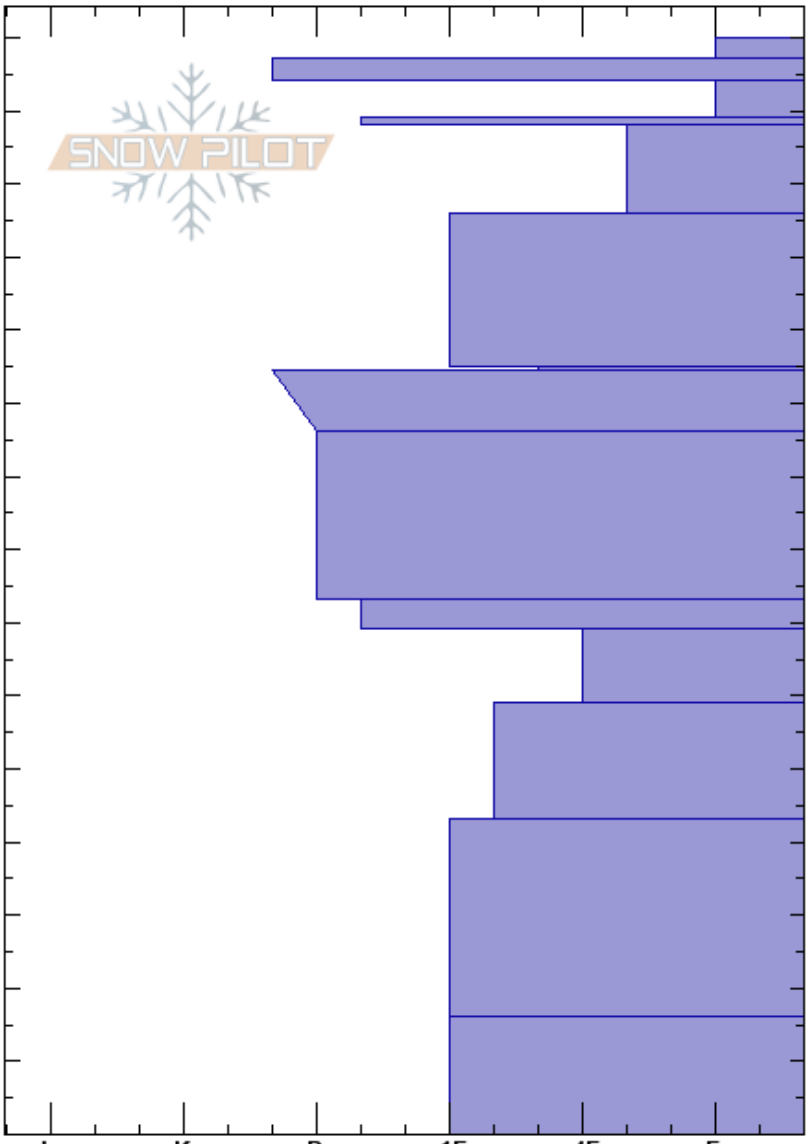

ScotchBonnet S.Shoulde
 Cooke City
 MT
 Elevation: 9712 ft
 Aspect: 190°

Alex Marienthal
 02/24/2024 - 10:40am
 Co-ord: 45.06981N, -109.94363W
 Slope Angle: 22°
 Wind Loading: no

Stability: Fair
 Air Temperature:
 Sky Cover: OVC
 Precipitation: S-1
 Wind: SW Moderate

HS:150
 69-59cm:Problematic layer

Specifics: Recent avalanche activity on different slopes; Snowmobile tracks on slope

Depth (cm)	Crystal		Moisture	ρ kg/m ³	Stability tests & Layer comments
	Form	Size			
150	+				
145	⊙⊙				
140	⚠ (/)				
135	⊙⊙				
130	/ (●)				
120	●	0.3			
110	⊖	1			← ECTP24 @105cm
105	⊙⊙ (□)	(1)			
100	●	0.3			
90	⊙⊙ (□)	(2)			
80	□	2-3			
70	□	2			
60	⊙⊙ (□)	(3.5)			
50	□	2	M		
40					
30					
20					
10	□	2	M		
0					