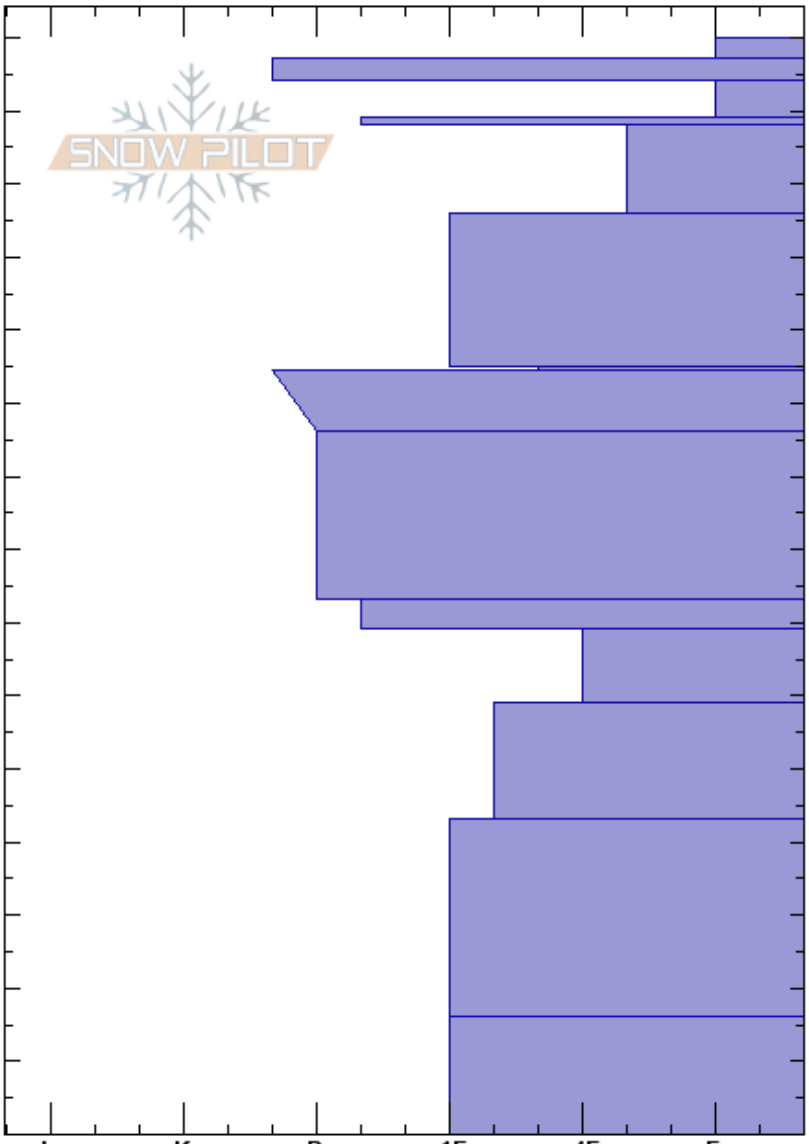

ScotchBonnet S.Shoulde
 Cooke City
 MT
 Elevation: 9712 ft
 Aspect: 190°

Alex Marienthal
 02/24/2024 - 10:40am
 Co-ord: 45.06981N, -109.94363W
 Slope Angle: 22°
 Wind Loading: no

Stability: Fair
 Air Temperature:
 Sky Cover: OVC
 Precipitation: S-1
 Wind: SW Moderate

HS:150
 69-59cm:Problematic layer

Specifics: Recent avalanche activity on different slopes; Snowmobile tracks on slope

Depth (cm)	Crystal		Moisture	ρ kg/m ³	Stability tests & Layer comments
	Form	Size			
150	+				
145	⊙⊙				
140	⚠ (/)				
135	⊙⊙				
130	/ (●)				
120	●	0.3			
110	⊖	1			← ECTP24 @105cm
105	⊙⊙ (□)	(1)			
100	●	0.3			
90	⊙⊙ (□)	(2)			
80	□	2-3			
70	□	2			
60	⊙⊙ (□)	(3.5)			
50	□	2	M		
40					
30					
20					
10					
0					