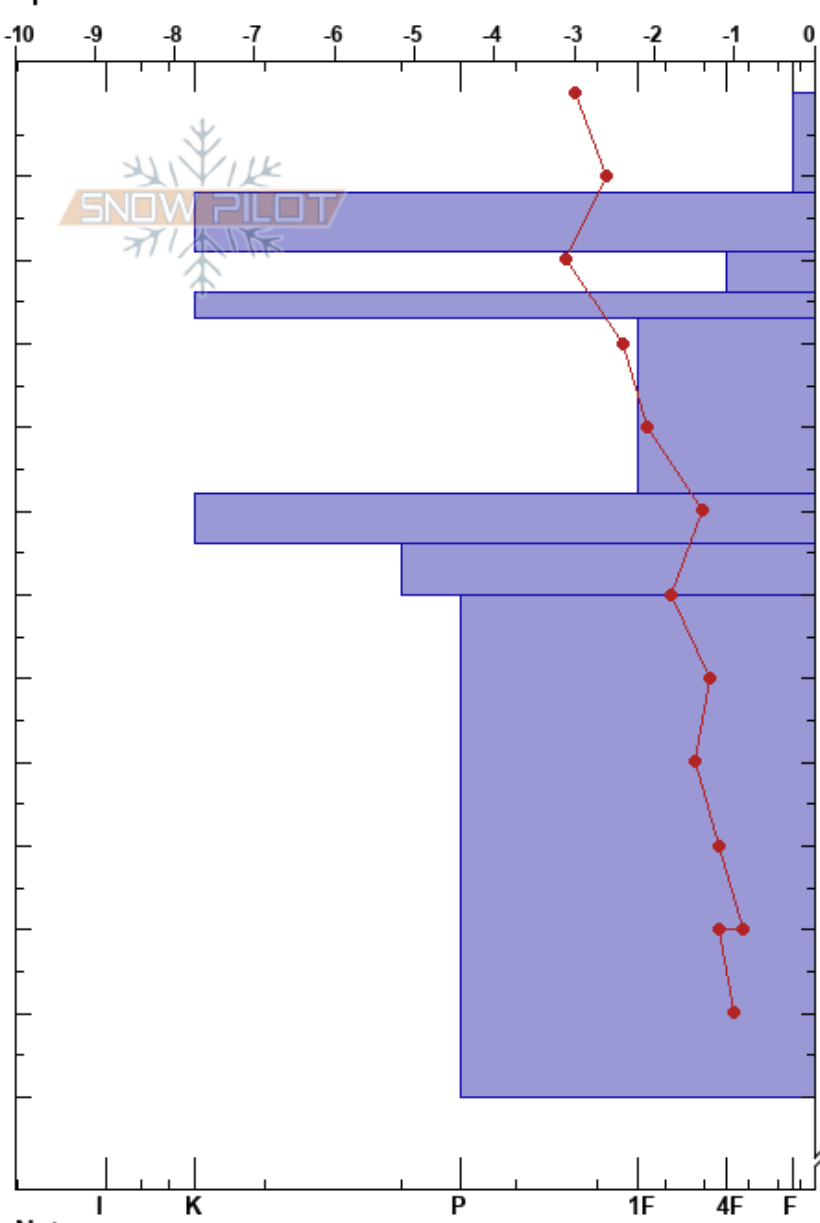

East Peak Bench
 Monashee
 BC
 Elevation: 2091 m
 Aspect: 135°
 Specifics:

Ski Patrol
 24/02/2024 - 11:30
 Co-ord: 49.74502N, -118.92184W
 Slope Angle: 36°
 Wind Loading: yes

Stability: **HS:170**
 Air Temperature: -9°C
 Sky Cover: OVC
 Precipitation: NO
 Wind: W Light Breeze

Layer Notes:

Form	Crystal		ρ kg/m ³	Stability tests & Layer comments
	Size	Moisture		
/	1			
/	1-2	D		
⊙	1-3	D		← CT12, SC @14cm
/	1.5-3	D		← CT11, SC @14cm
⊙	2-4	D		
•	1-2	D		← ECTN28 @38cm
				← CT19, SC @38cm
				← CT18, SC @38cm
⊙	2-4	D		
⊙	1-3	D		
•	1-2			