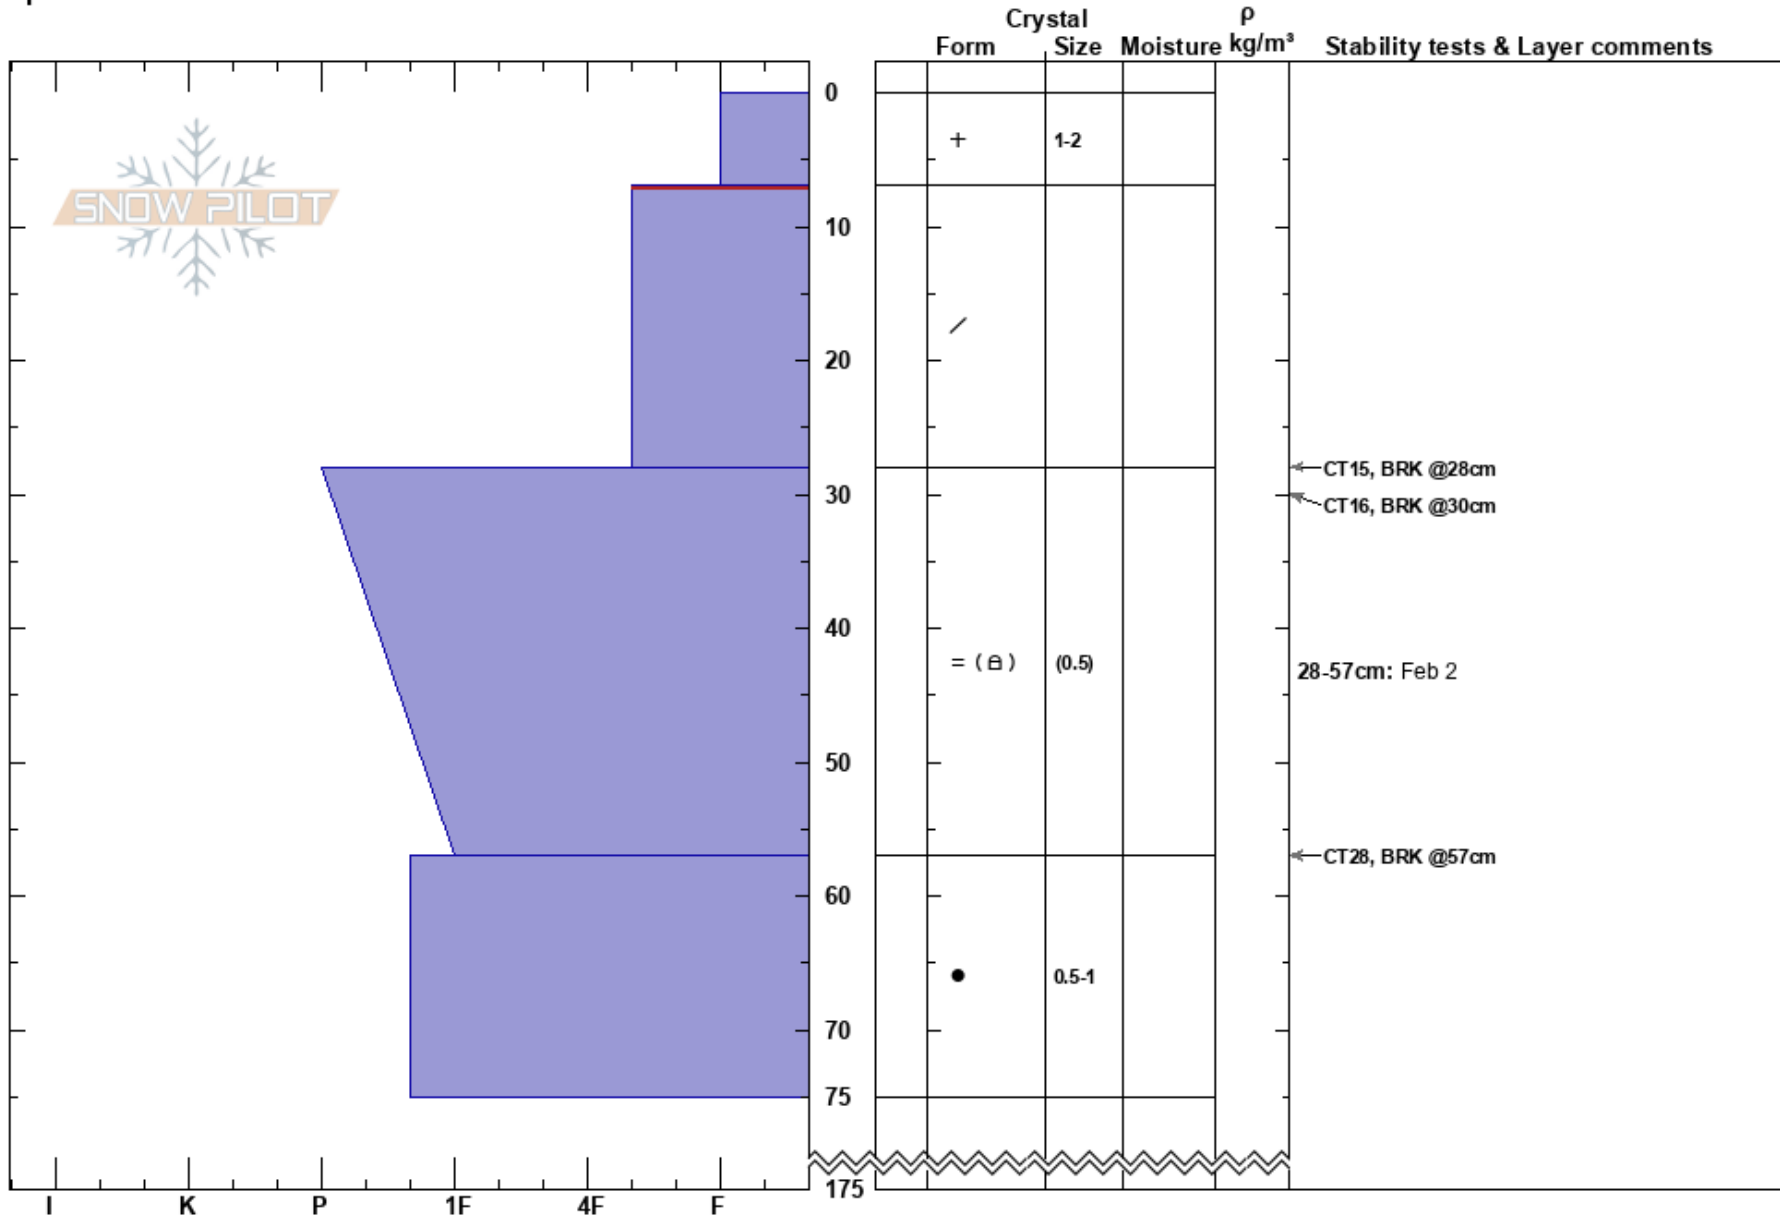

Sour Toe TL
 Rockies
 BC
 Elevation: 1950 m
 Aspect: NW
 Specifics:

Penny Goddard
 24/02/2024 - 12:00
 Co-ord: 11U 407017W 5795689N
 Slope Angle: 30°
 Wind Loading:

Stability:
 Air Temperature:
 Sky Cover: OVC
 Precipitation: S-1
 Wind: Calm

HS:175
 Layer Notes:
 7-28cm: Problematic layer
 28-57cm: Feb 2

Notes: Just above TL in Sour Toe skier's left