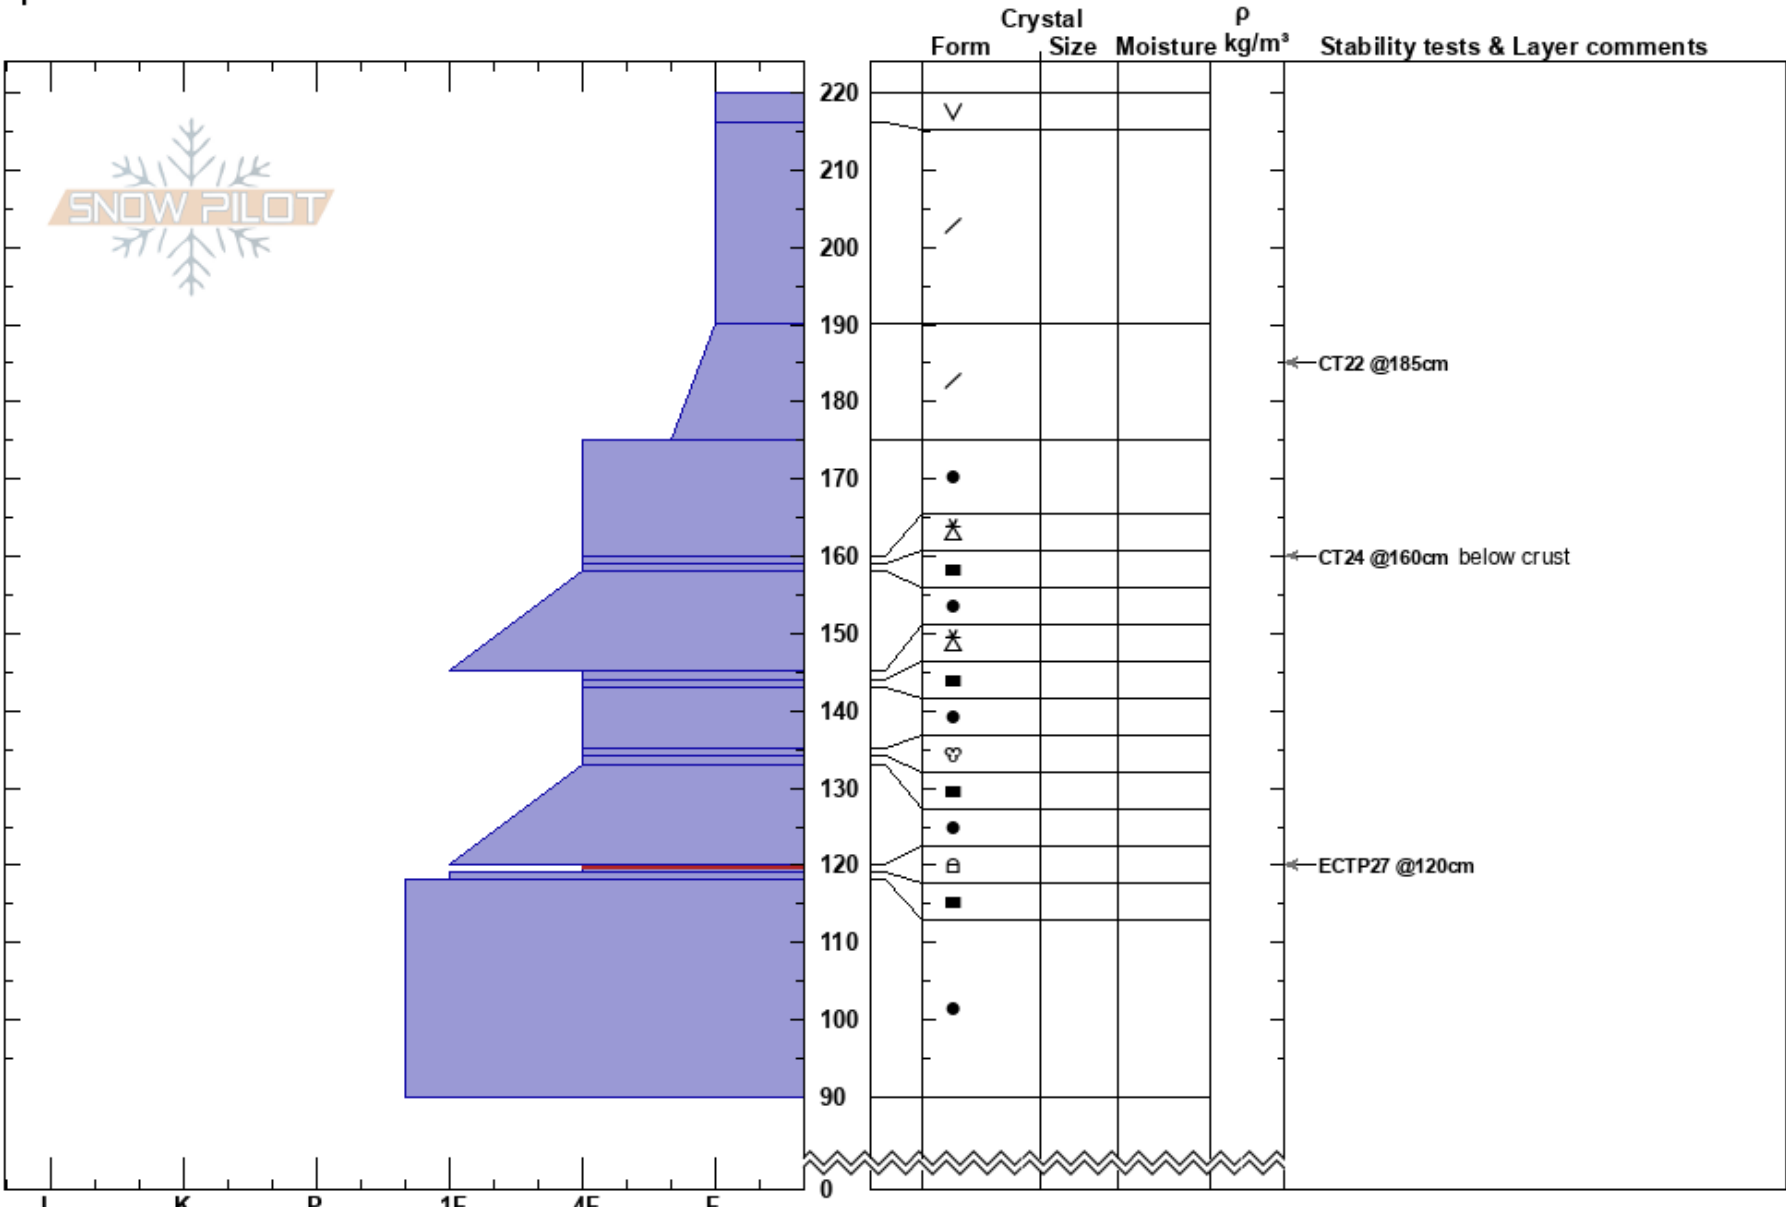

upper pow stash 2/24/24
 Northern Wasatch
 UT
 Elevation: 7200 ft
 Aspect: SE
 Specifics:

arnie carbaugh
 02/24/2024 - 1:00pm
 Co-ord: 41.29286N, -111.87293W
 Slope Angle: 28°
 Wind Loading: no

Stability: HS:220
 Air Temperature: 34°F
 Sky Cover: CLR
 Precipitation: NO
 Wind: Calm
 Layer Notes: 120-119cm: Problematic layer