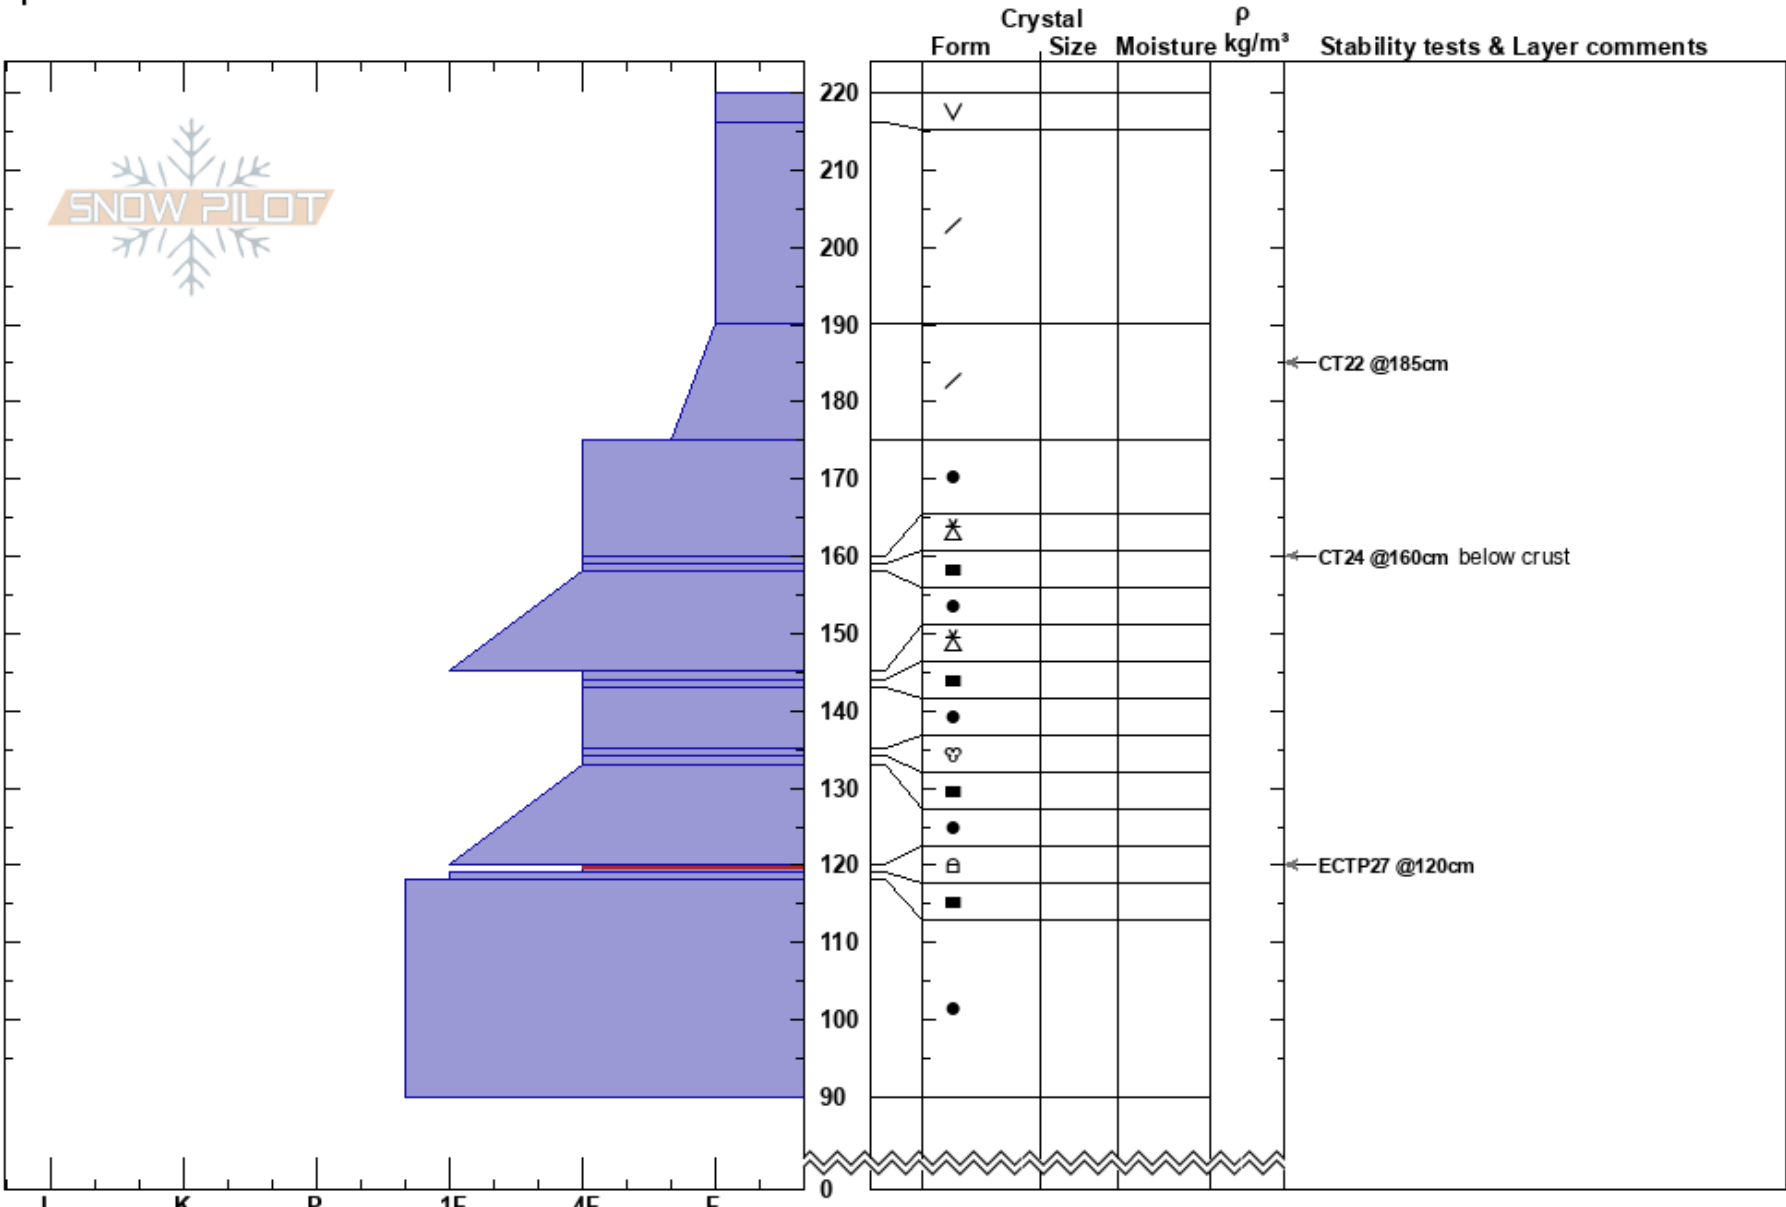

upper pow stash 2/24/24
 Northern Wasatch
 UT
 Elevation: 7200 ft
 Aspect: SE
 Specifics:

arnie carbaugh
 02/24/2024 - 1:00pm
 Co-ord: 41.29286N, -111.87293W
 Slope Angle: 28°
 Wind Loading: no

Stability: **HS:220**
 Air Temperature: 34°F
 Sky Cover: CLR
 Precipitation: NO
 Wind: Calm

Layer Notes:
 120-119cm: Problematic layer

Notes: