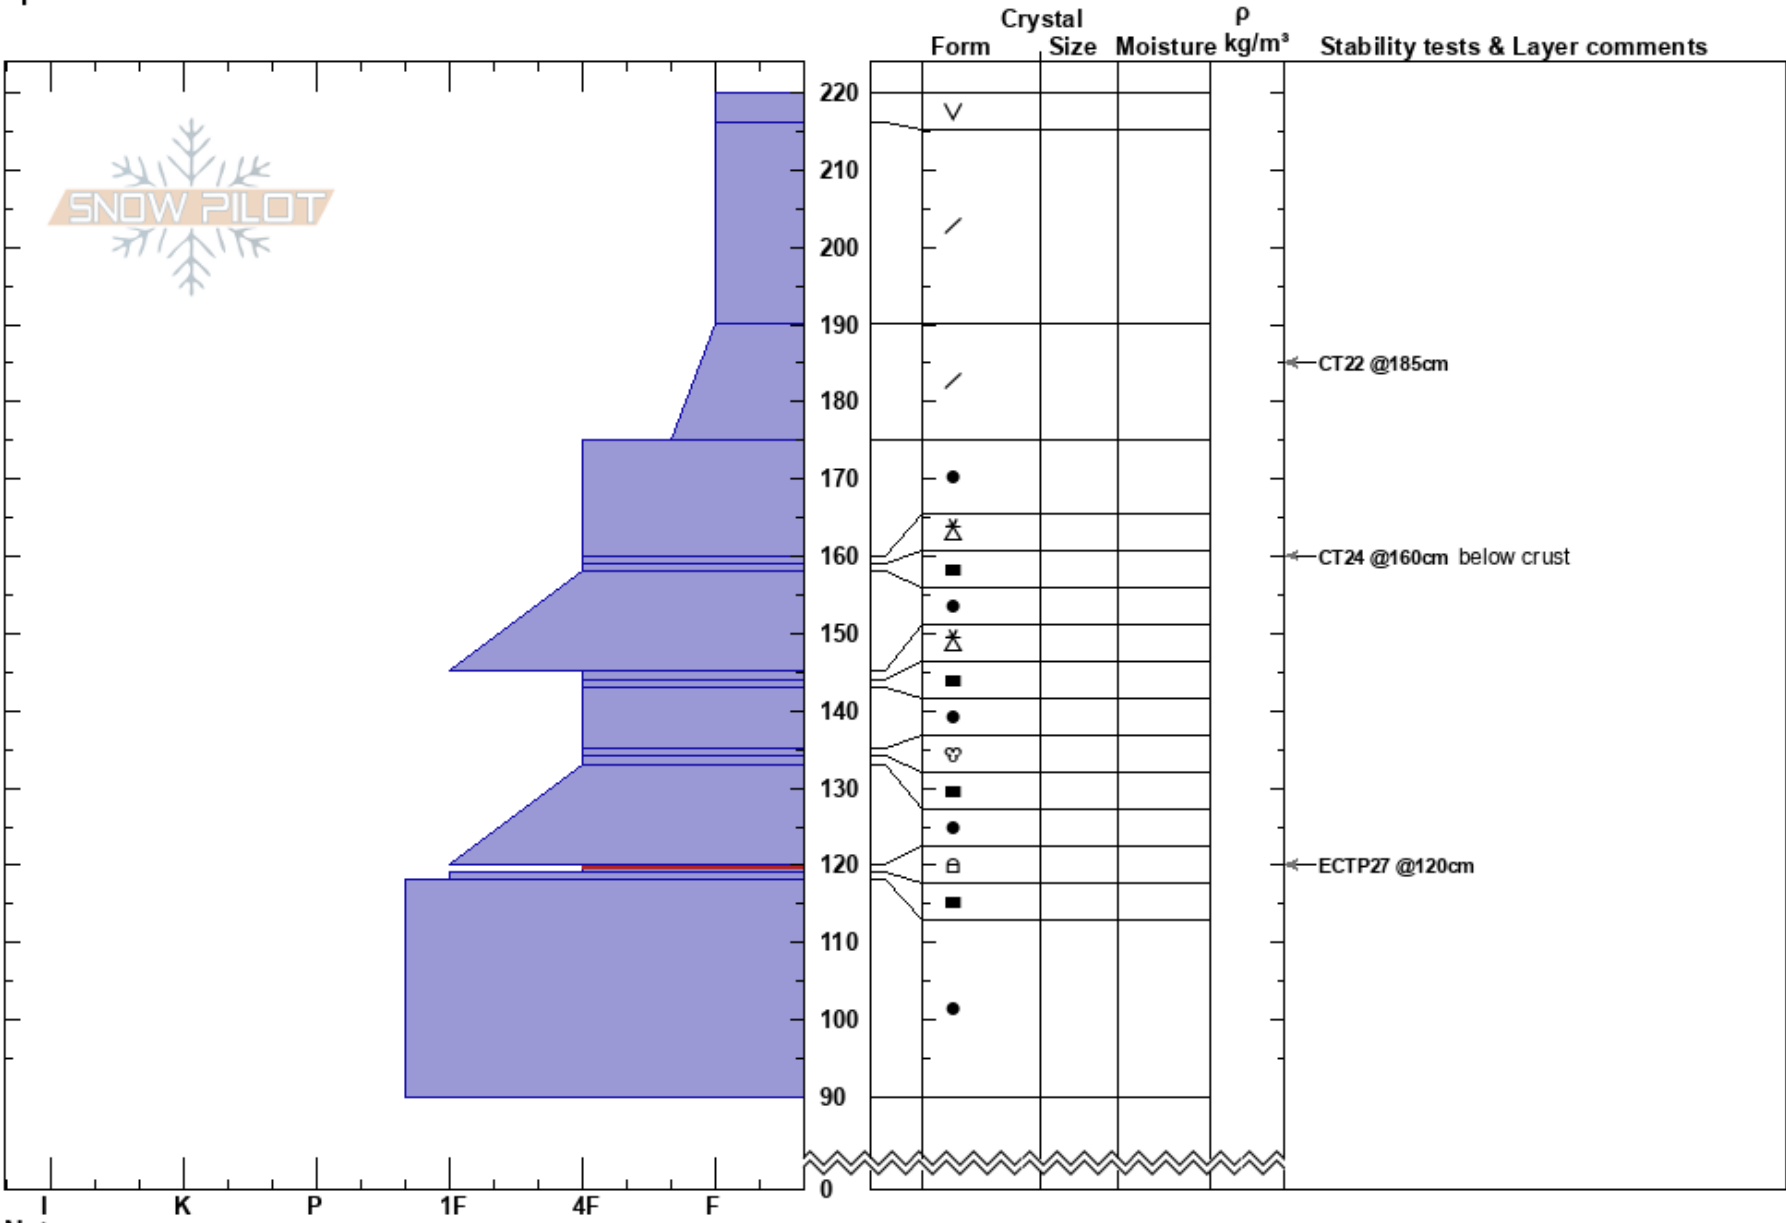

upper pow stash 2/24/24  
 Northern Wasatch  
 UT  
 Elevation: 7200 ft  
 Aspect: SE  
 Specifics:

arnie carbaugh  
 02/24/2024 - 1:00pm  
 Co-ord: 41.29286N, -111.87293W  
 Slope Angle: 28°  
 Wind Loading: no

Stability: **HS:220**  
 Air Temperature: 34°F  
 Sky Cover: CLR  
 Precipitation: NO  
 Wind: Calm

Layer Notes:  
 120-119cm: Problematic layer

Notes: