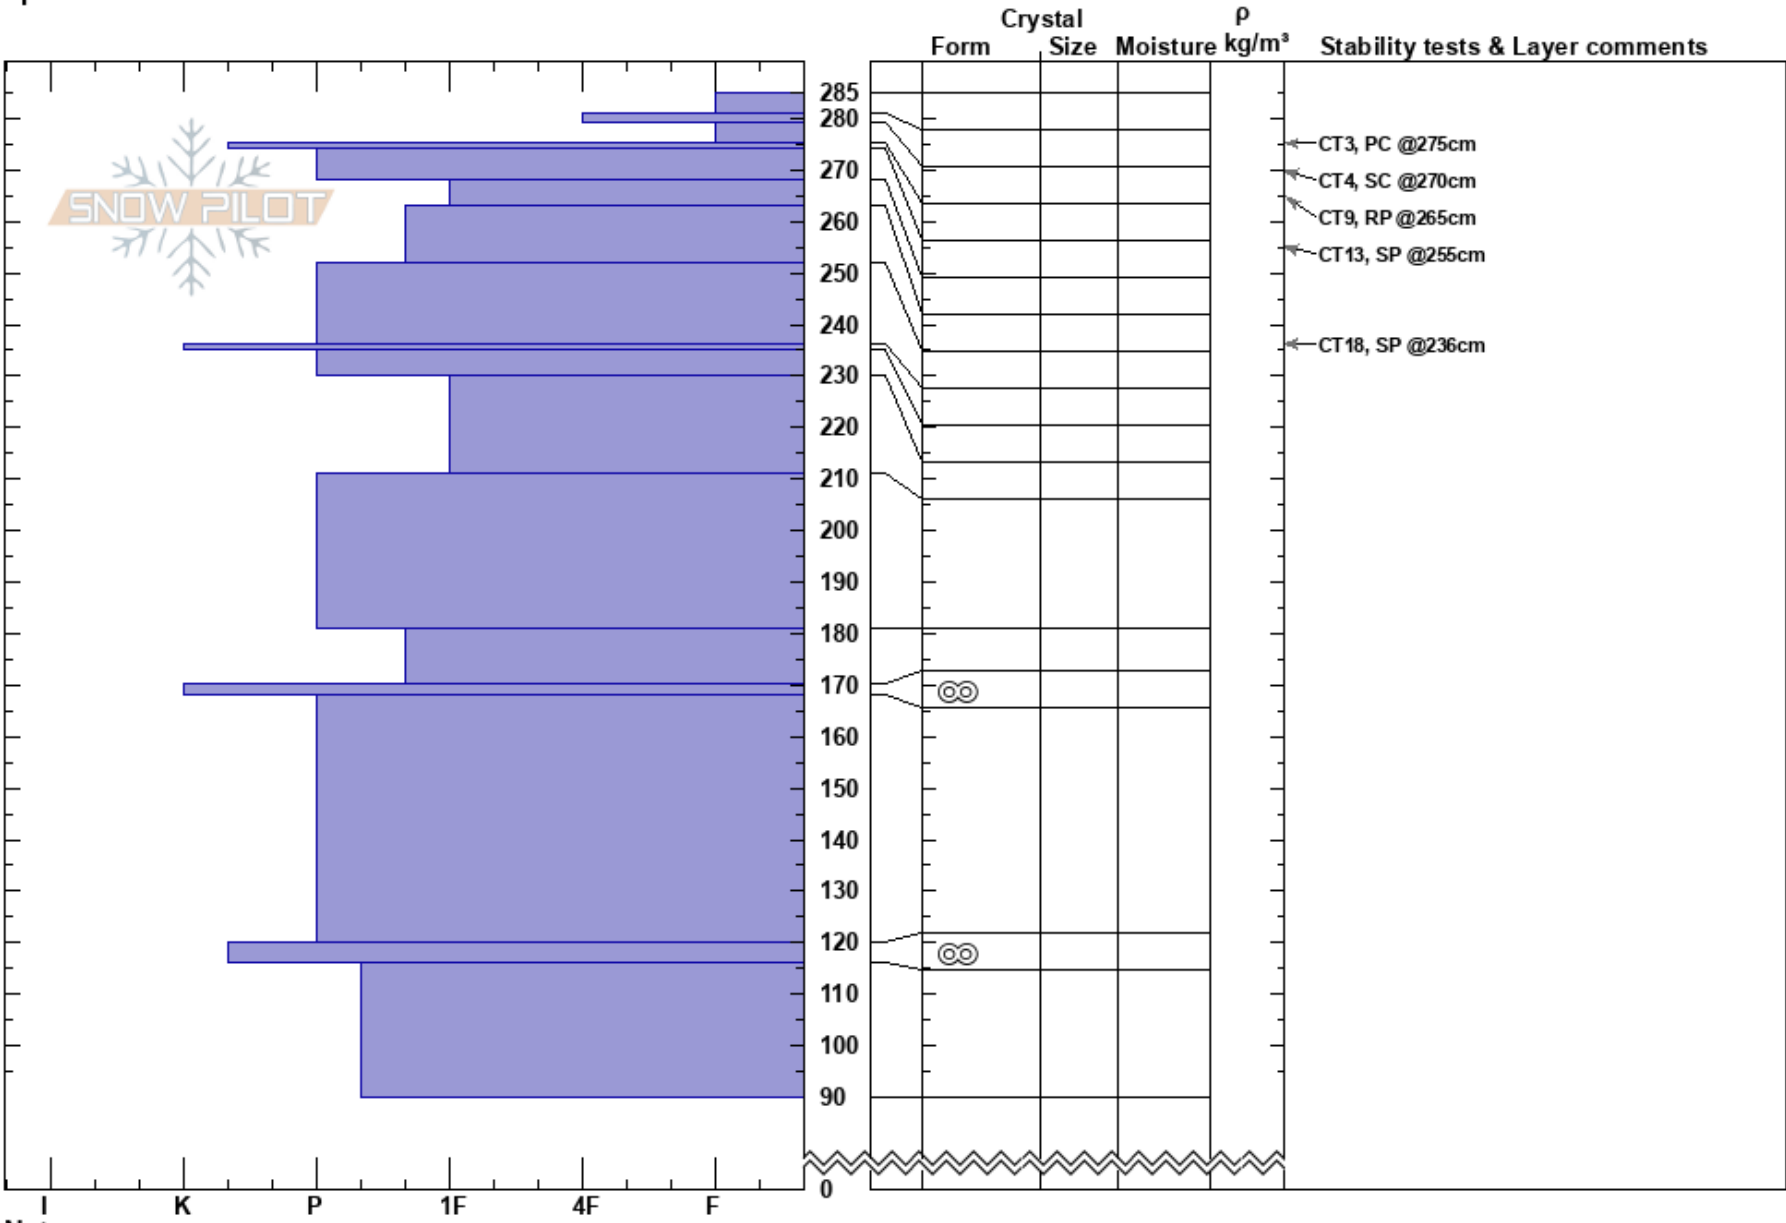

Wandering I Drop Off

Carla Aldinger
31/01/2018 - 13:25

Stability: **HS:285**
Air Temperature: -10°C PF:50 170-168cm:Problematic layer

BC
Elevation: 2245 m
Aspect: SE
Specifics:

Co-ord:
Slope Angle: 27°
Wind Loading:

Sky Cover: SCT
Precipitation: S-1
Wind: Calm

Layer Notes:

Notes: