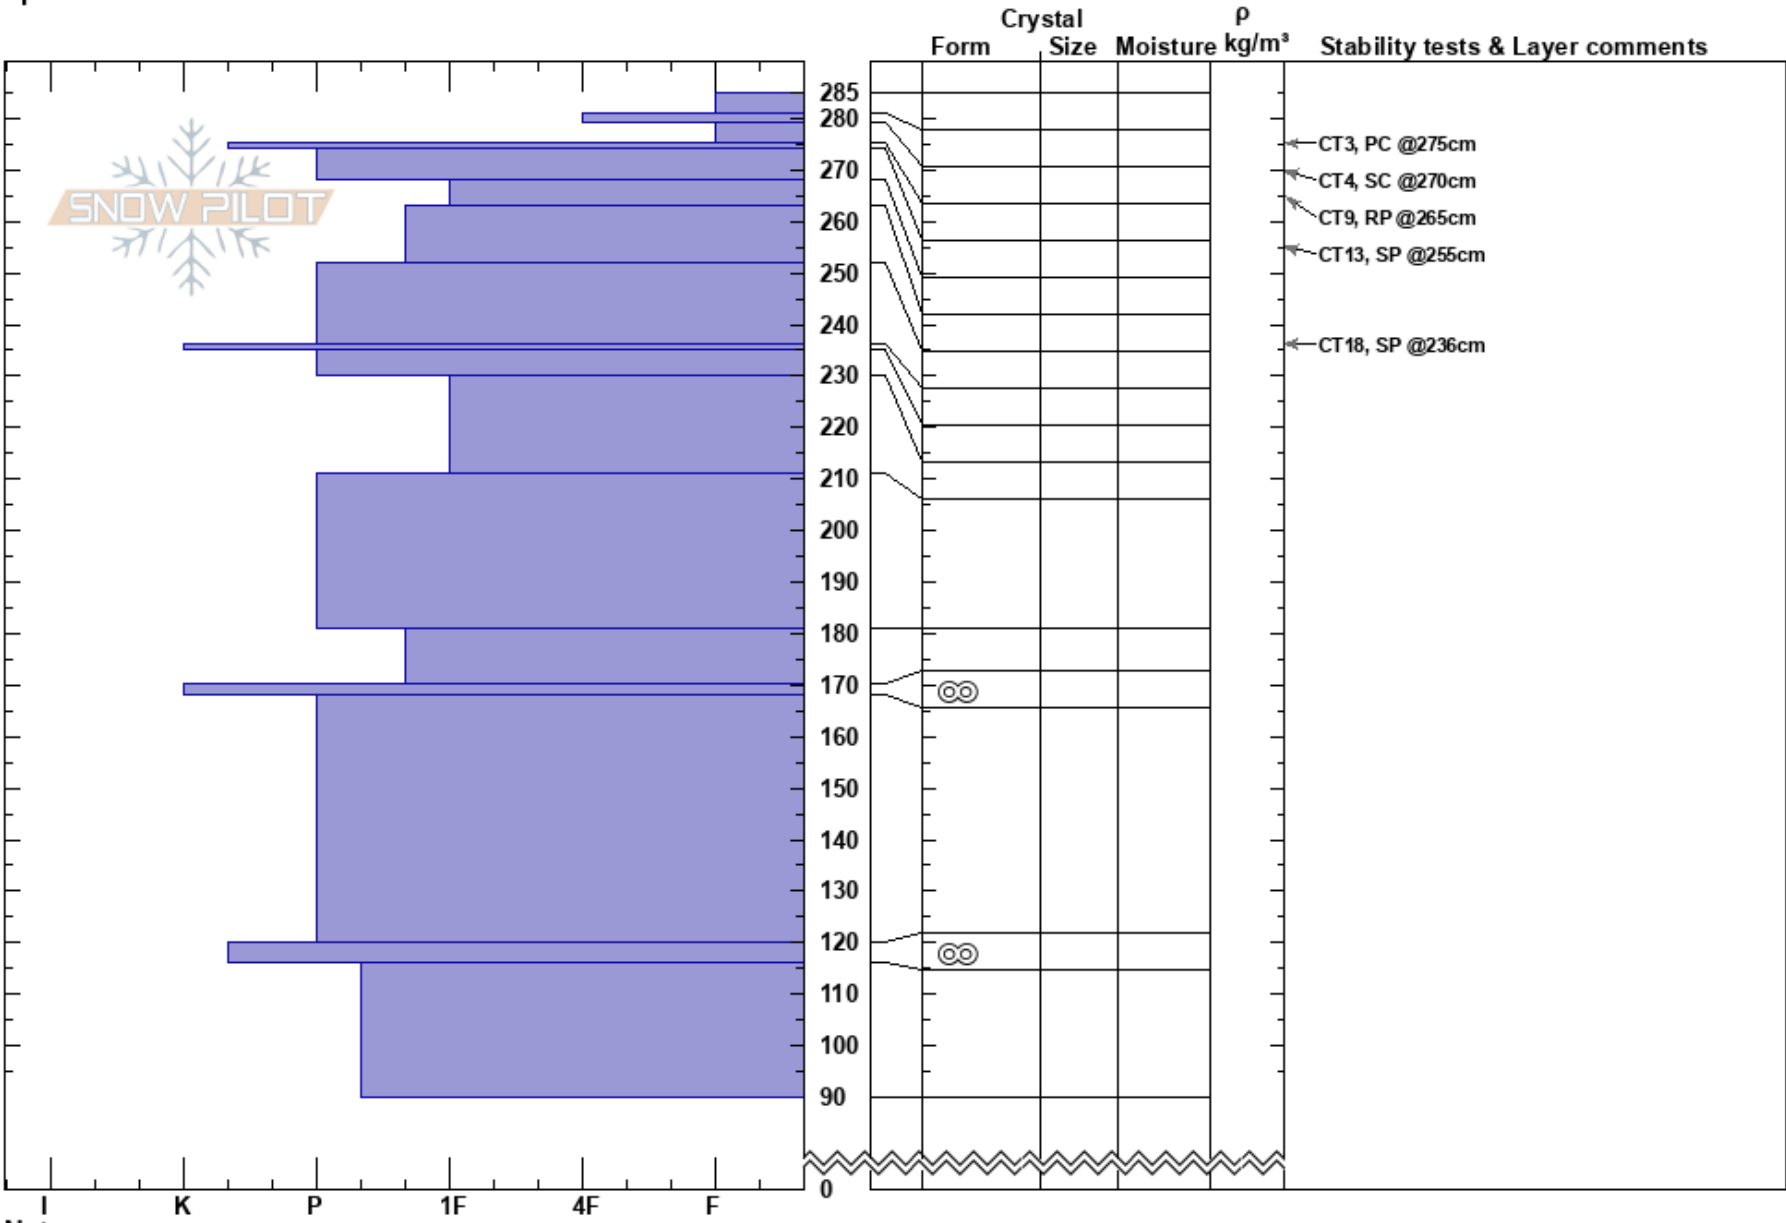

Wandering I Drop Off

Carla Aldinger
31/01/2018 - 13:25

Stability: **HS:285**
Air Temperature: -10°C **PF:50** 170-168cm:Problematic layer

BC
Elevation: 2245 m
Aspect: SE
Specifics:

Co-ord:
Slope Angle: 27°
Wind Loading:

Sky Cover: SCT
Precipitation: S-1
Wind: Calm

Layer Notes:

Notes: