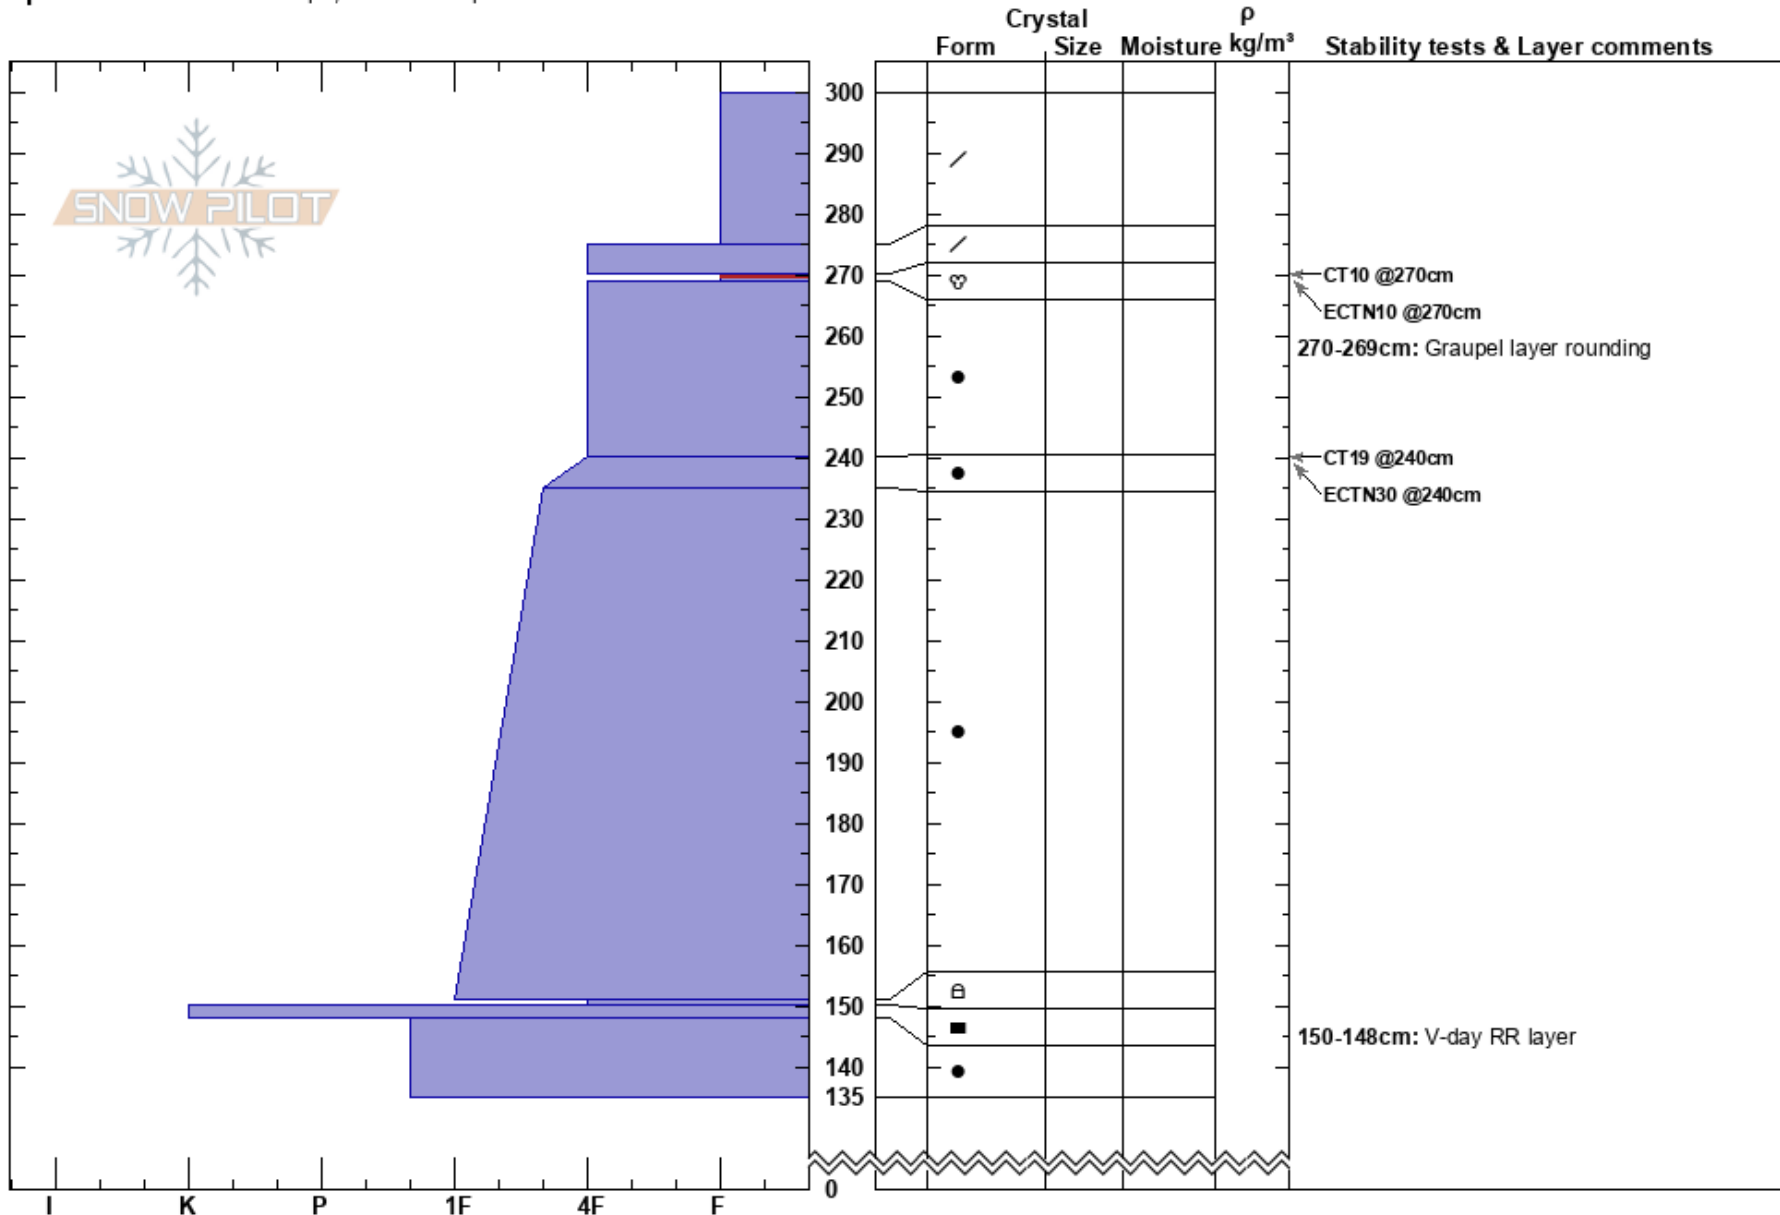

Skyline E 2/24/24
 Northern Wasatch
 UT
 Elevation: 7500 ft
 Aspect: E
 Specifics: Ski tracks on slope; We skied slope

arnie carbaugh
 02/23/2024 - 2:00am
 Co-ord: 41.29029N, -111.87623W
 Slope Angle: 28°
 Wind Loading: yes

Stability: Very Good
 Air Temperature: 32°F
 Sky Cover: FEW
 Precipitation: NO
 Wind: Calm

HS:300
 Layer Notes:
 270-269cm: Graupel layer rounding
 270-269cm: Problematic layer
 150-148cm: V-day RR layer