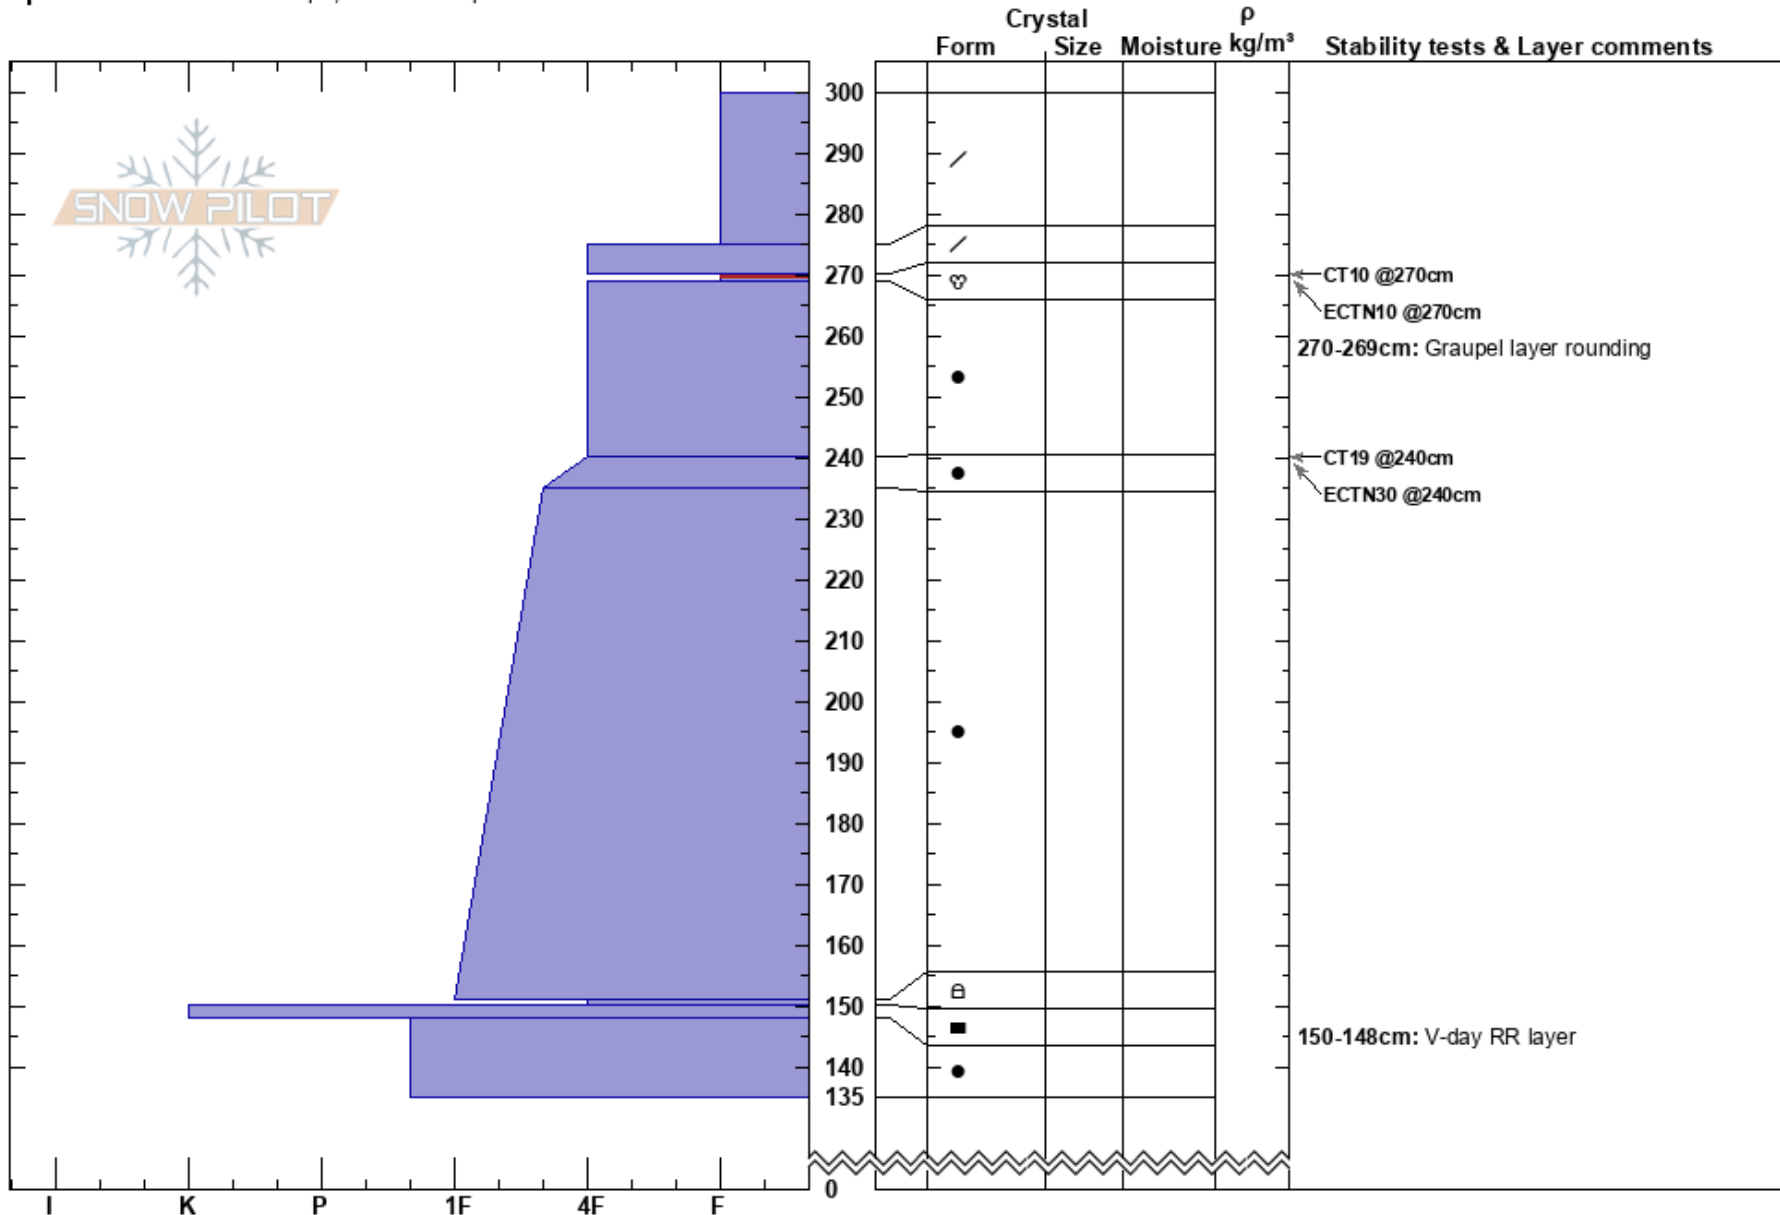

Skyline E 2/24/24  
 Northern Wasatch  
 UT  
 Elevation: 7500 ft  
 Aspect: E  
 Specifics: Ski tracks on slope; We skied slope

arnie carbaugh  
 02/23/2024 - 2:00am  
 Co-ord: 41.29029N, -111.87623W  
 Slope Angle: 28°  
 Wind Loading: yes

Stability: Very Good  
 Air Temperature: 32°F  
 Sky Cover: FEW  
 Precipitation: NO  
 Wind: Calm

HS:300  
 Layer Notes:  
 270-269cm: Graupel layer rounding  
 270-269cm: Problematic layer  
 150-148cm: V-day RR layer