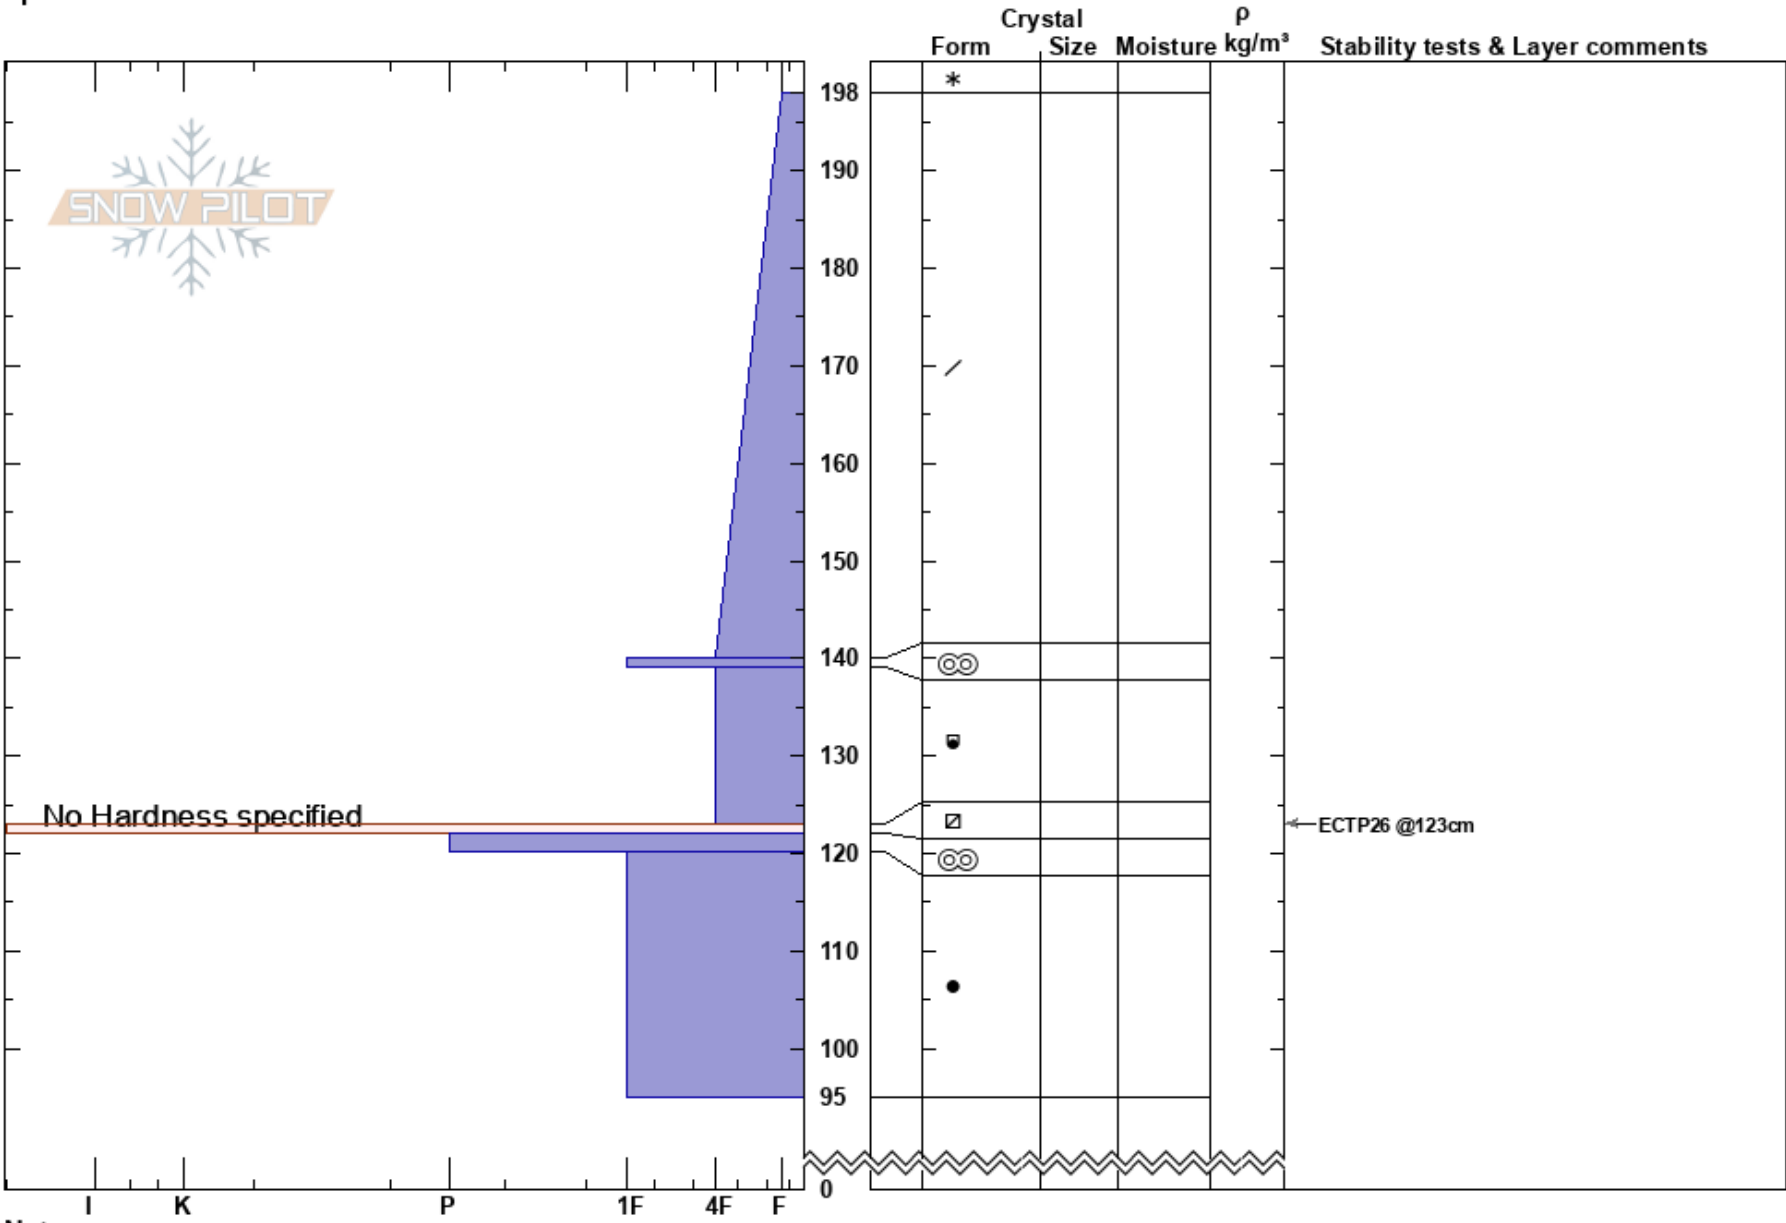

Outpost Peak  
 Gore Range  
 CO  
 Elevation: 11100 ft  
 Aspect: E  
 Specifics:

Andrew McWilliams  
 02/23/2024 - 12:00pm  
 Co-ord: 39.66770N, -106.29563W  
 Slope Angle: 26°  
 Wind Loading: previous

Stability:  
 Air Temperature: -10°C  
 Sky Cover: BKN  
 Precipitation: NO  
 Wind: W Light Breeze

HS:198  
 PF:50  
 PS:20  
 123-122cm:Problematic layer

Notes: