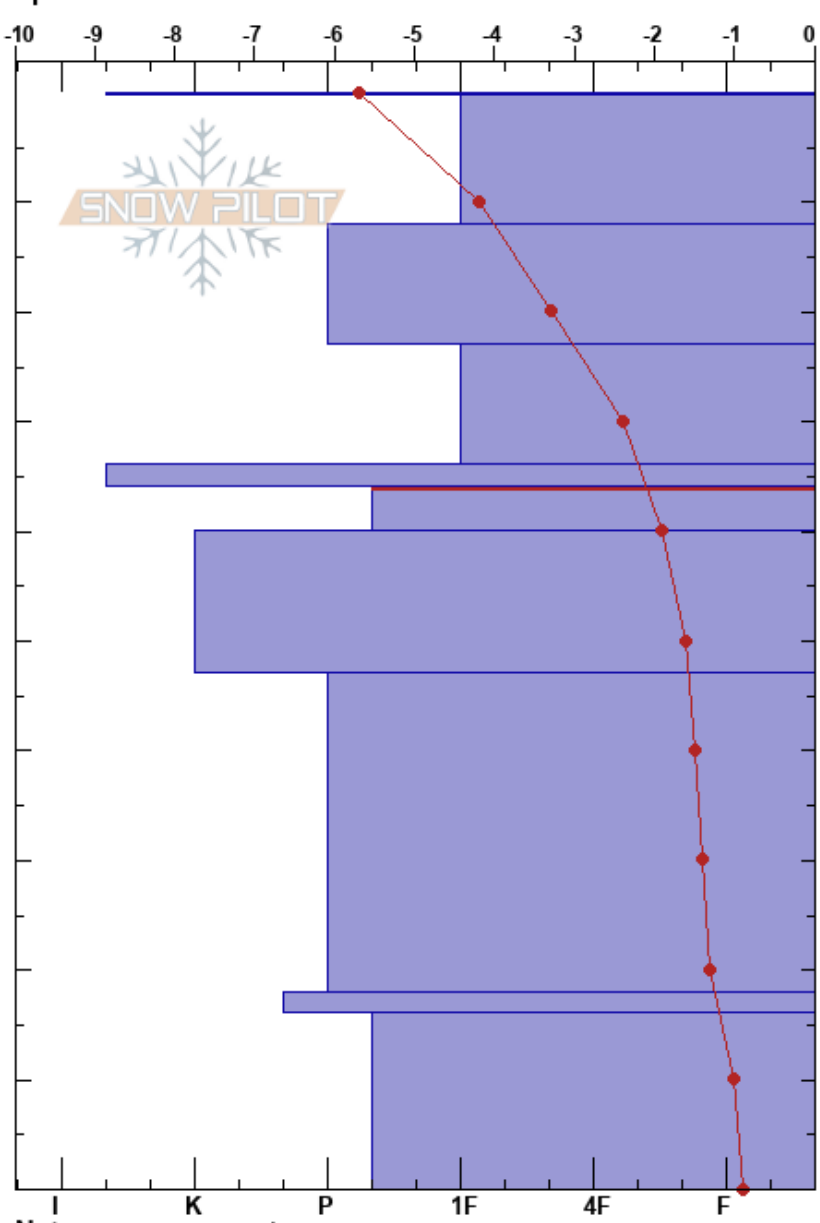

Klettahnjukur  
 Tröllaskagi  
 Iceland  
 Elevation: 480 m  
 Aspect: NE  
 Specifics:

Gestur Hansson  
 24/02/2024 - 10:00  
 Co-ord: 66.11965N, -18.99613W  
 Slope Angle: 32°  
 Wind Loading:

Stability:  
 Air Temperature: -6°C  
 Sky Cover: X  
 Precipitation: S2  
 Wind: NE Moderate

HS:100  
 PF:35  
 36-40cm:Problematic layer

Crystal Form	Crystal Size	Moisture	$\rho$ kg/m <sup>3</sup>	Stability tests & Layer comments
=				
+				
•				
+ (X)				
■				
⊖ (□)				PST45/90 (End) @37cm CT13, SP @37cm
⊗				
•				
•				
•				
□ (⊖)				
⊗				