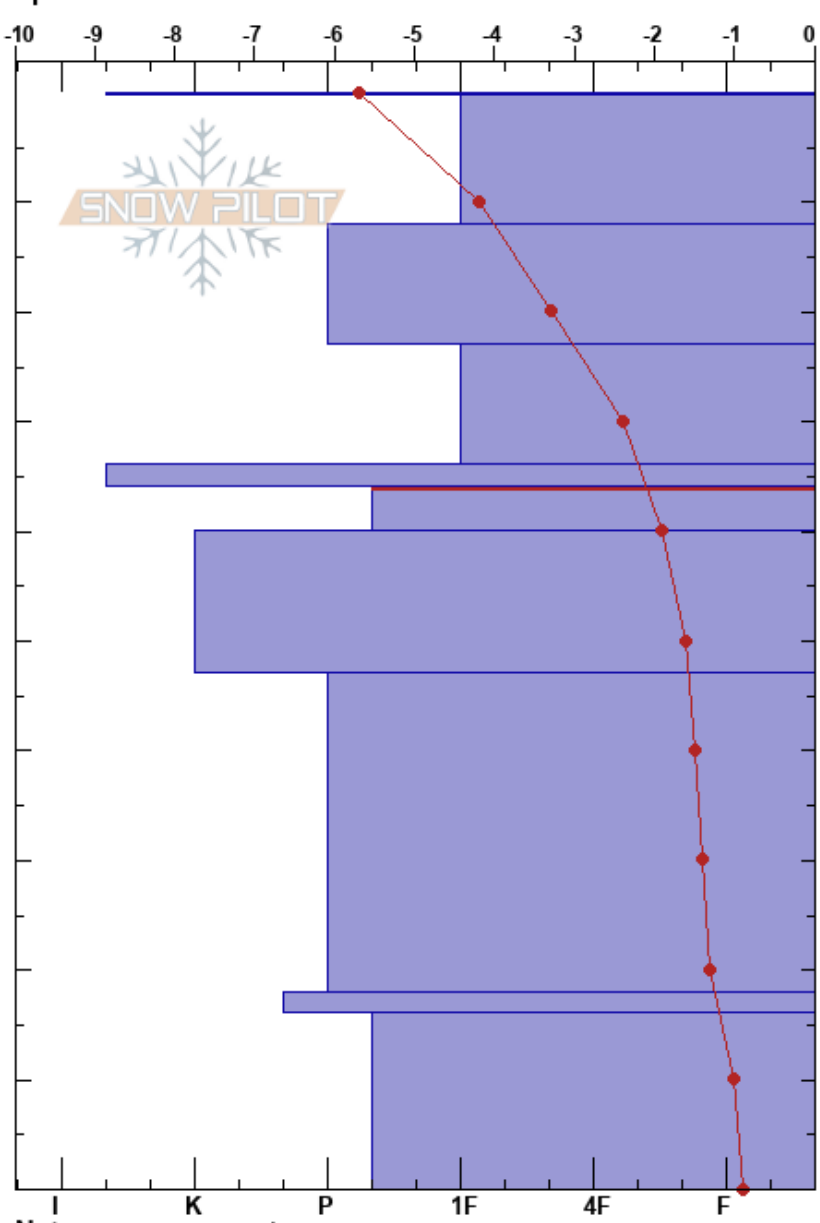

Klettahnjukur  
Tröllaskagi  
Iceland  
Elevation: 480 m  
Aspect: NE  
Specifics:

Gestur Hansson  
24/02/2024 - 10:00  
Co-ord: 66.11965N, -18.99613W  
Slope Angle: 32°  
Wind Loading:

Stability:  
Air Temperature: -6°C  
Sky Cover: X  
Precipitation: S2  
Wind: NE Moderate

HS:100  
PF:35  
36-40cm:Problematic layer

Crystal Form	Crystal Size	Moisture	$\rho$ kg/m <sup>3</sup>	Stability tests & Layer comments
=				
+				
•				
+ (X)				
■				
⊖ (□)				PST45/90 (End) @37cm CT13, SP @37cm
⊗				
•				
•				
•				
□ (⊖)				
⊗				