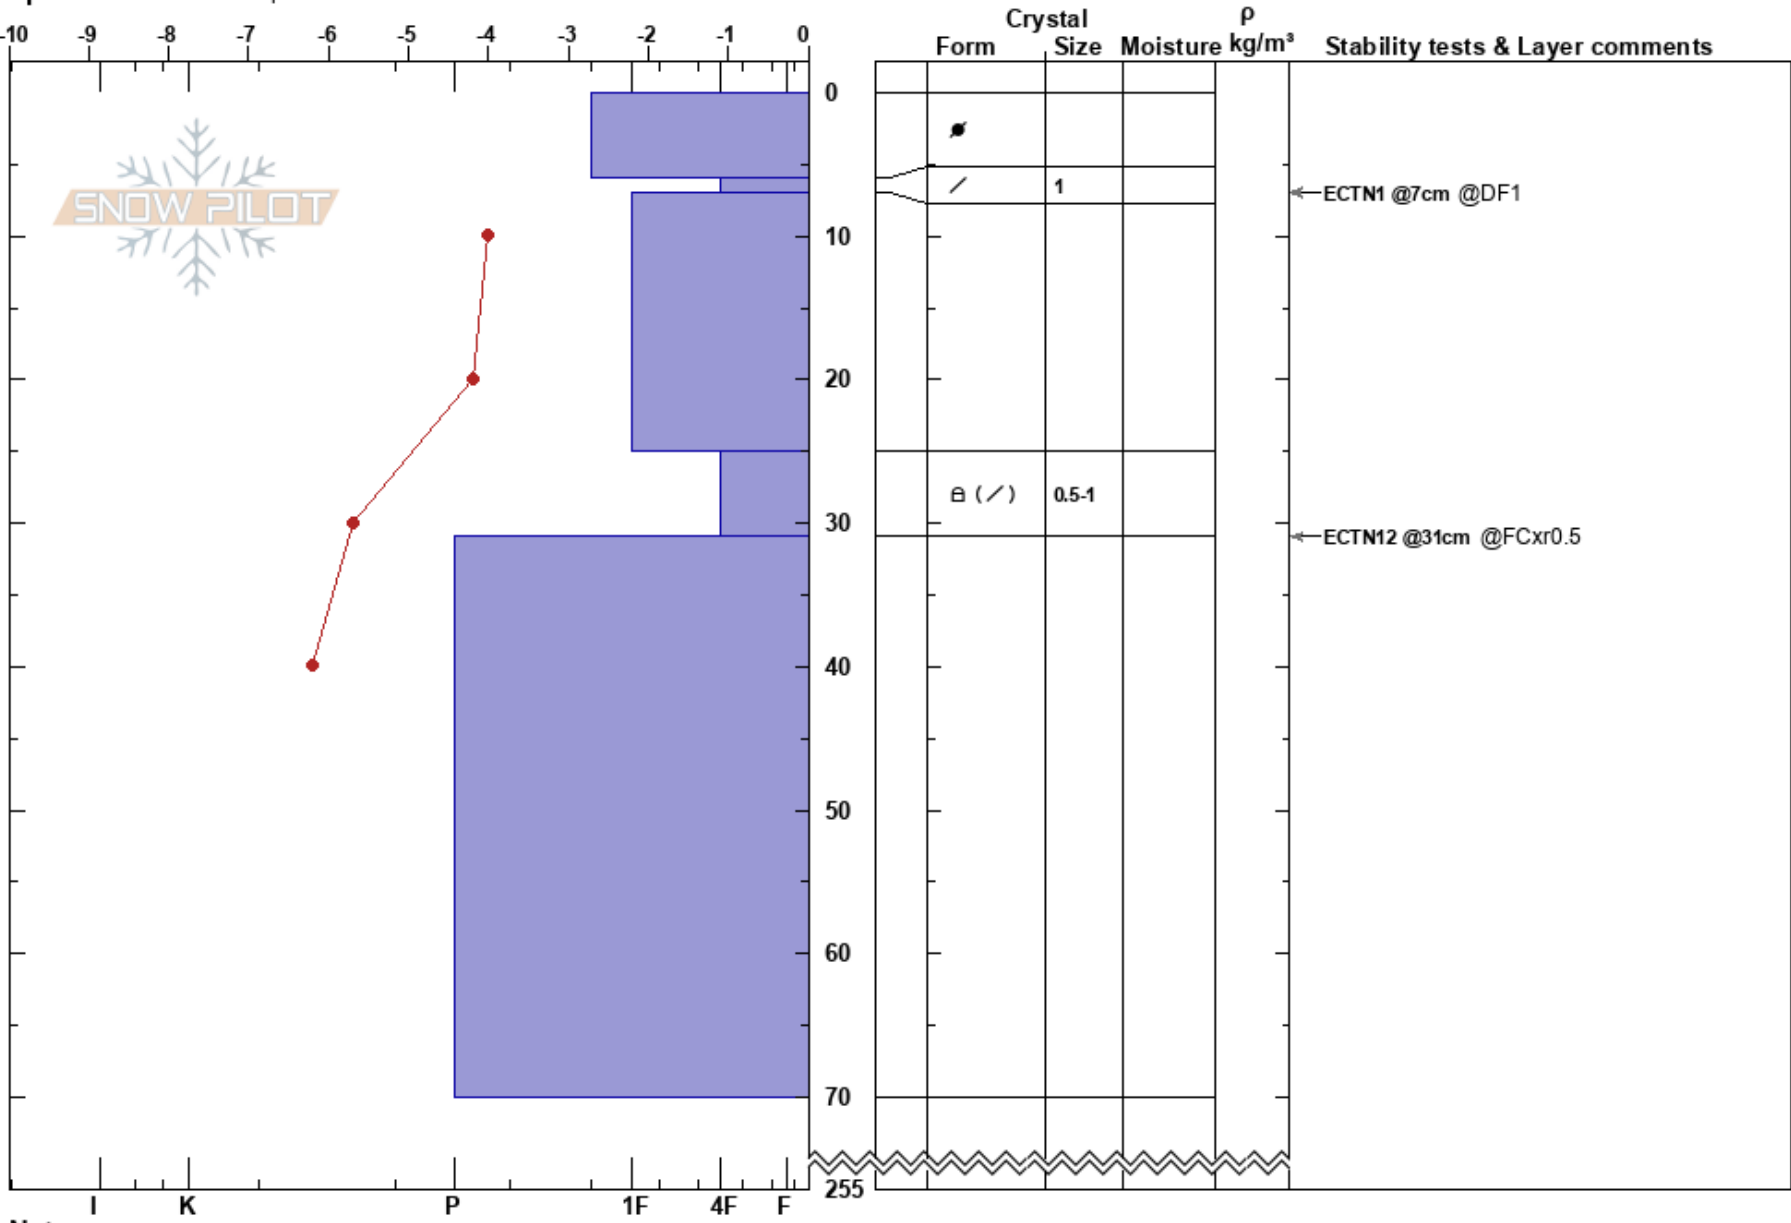

Vallienthjakke TL
 Gardfjället
 Sweden
Elevation: 800 m
Aspect: NE
Specifics: We skied slope

Stefan Lundin
 24/02/2024 - 11:30
Co-ord: 65.36344N, 15.86289E
Slope Angle: 26°
Wind Loading: previous

Stability:
Air Temperature: -3°C
Sky Cover: BKN
Precipitation: NO
Wind: S Moderate

HS:255

Layer Notes:

Notes: Planar slope, TL.