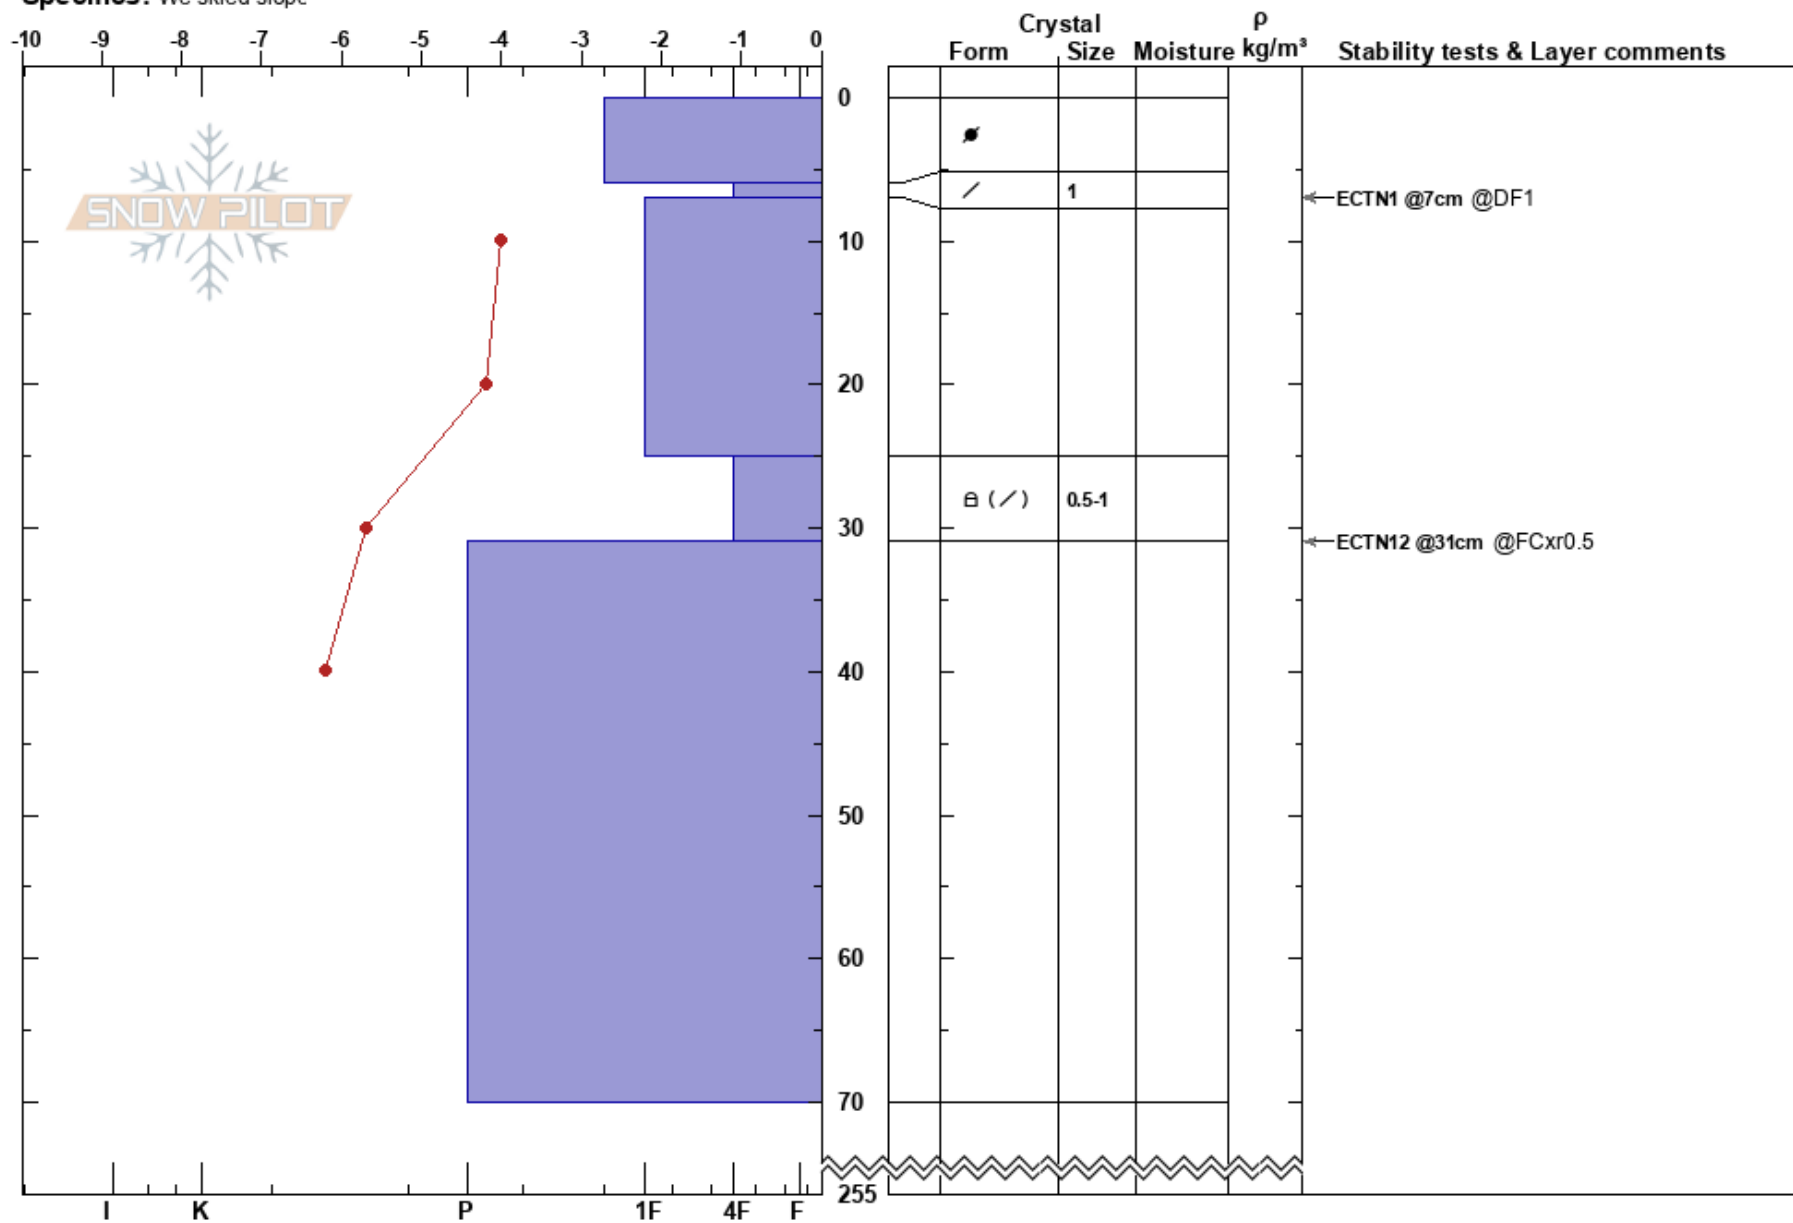

Vallienthjakke TL
Gardfjället
Sweden
Elevation: 800 m
Aspect: NE
Specifics: We skied slope

Stefan Lundin
24/02/2024 - 11:30
Co-ord: 65.36344N, 15.86289E
Slope Angle: 26°
Wind Loading: previous

Stability: HS:255
Air Temperature: -3°C PF:10
Sky Cover: BKN
Precipitation: NO
Wind: S Moderate

Layer Notes:

Notes: Planar slope, TL.