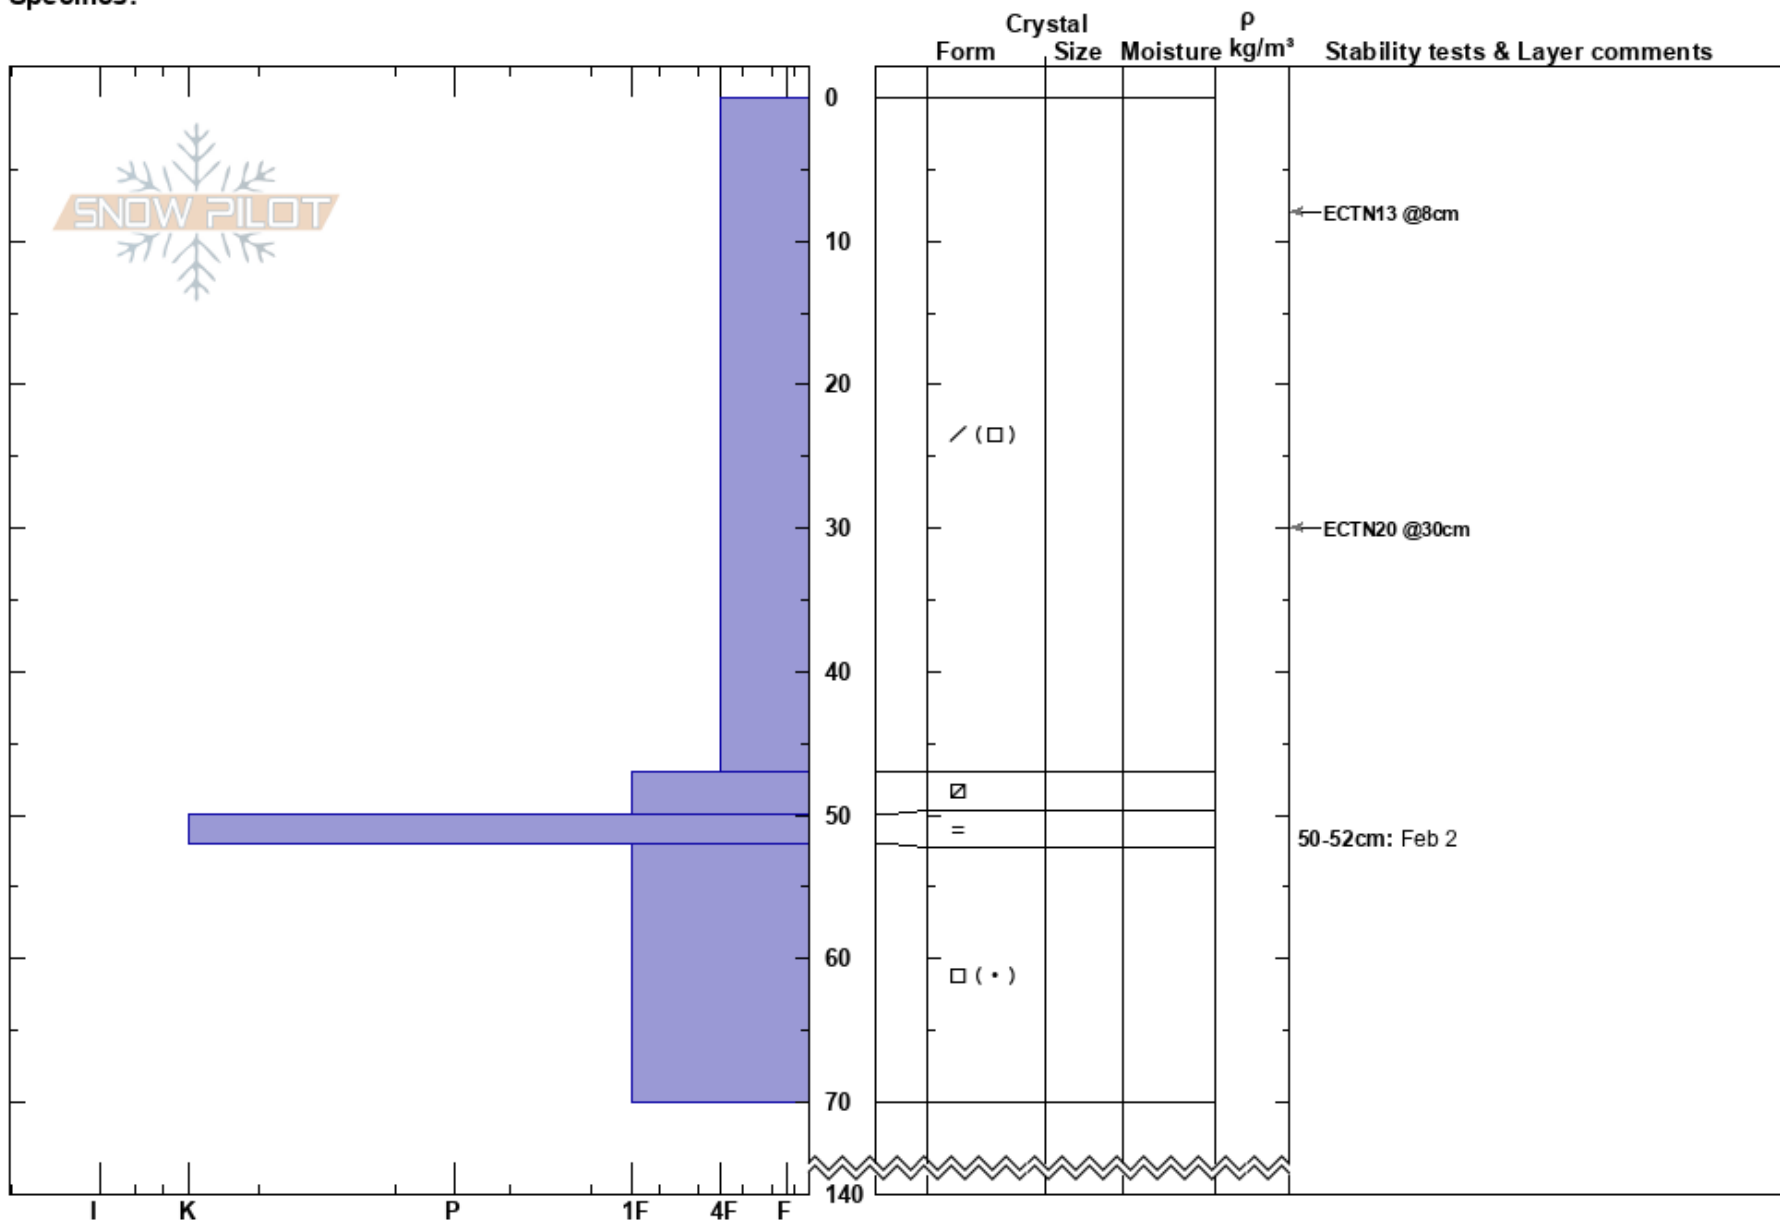

Småhamrarna NV
 Funäsfjällen
 Sweden
Elevation: 1003 m
Aspect: NW
Specifics:

Matilda Johansson
 24/02/2024 - 11:30
Co-ord: 33V 361574E 6940879N
Slope Angle: 30°
Wind Loading: yes

Stability: **HS:**140 **Layer Notes:**
Air Temperature: -3.2°C **PF:**25 50-52cm: Feb 2
Sky Cover: SCT
Precipitation: NO
Wind: SW Moderate

Notes: ALP. Utbredning och stabilitet drevsnöflak.