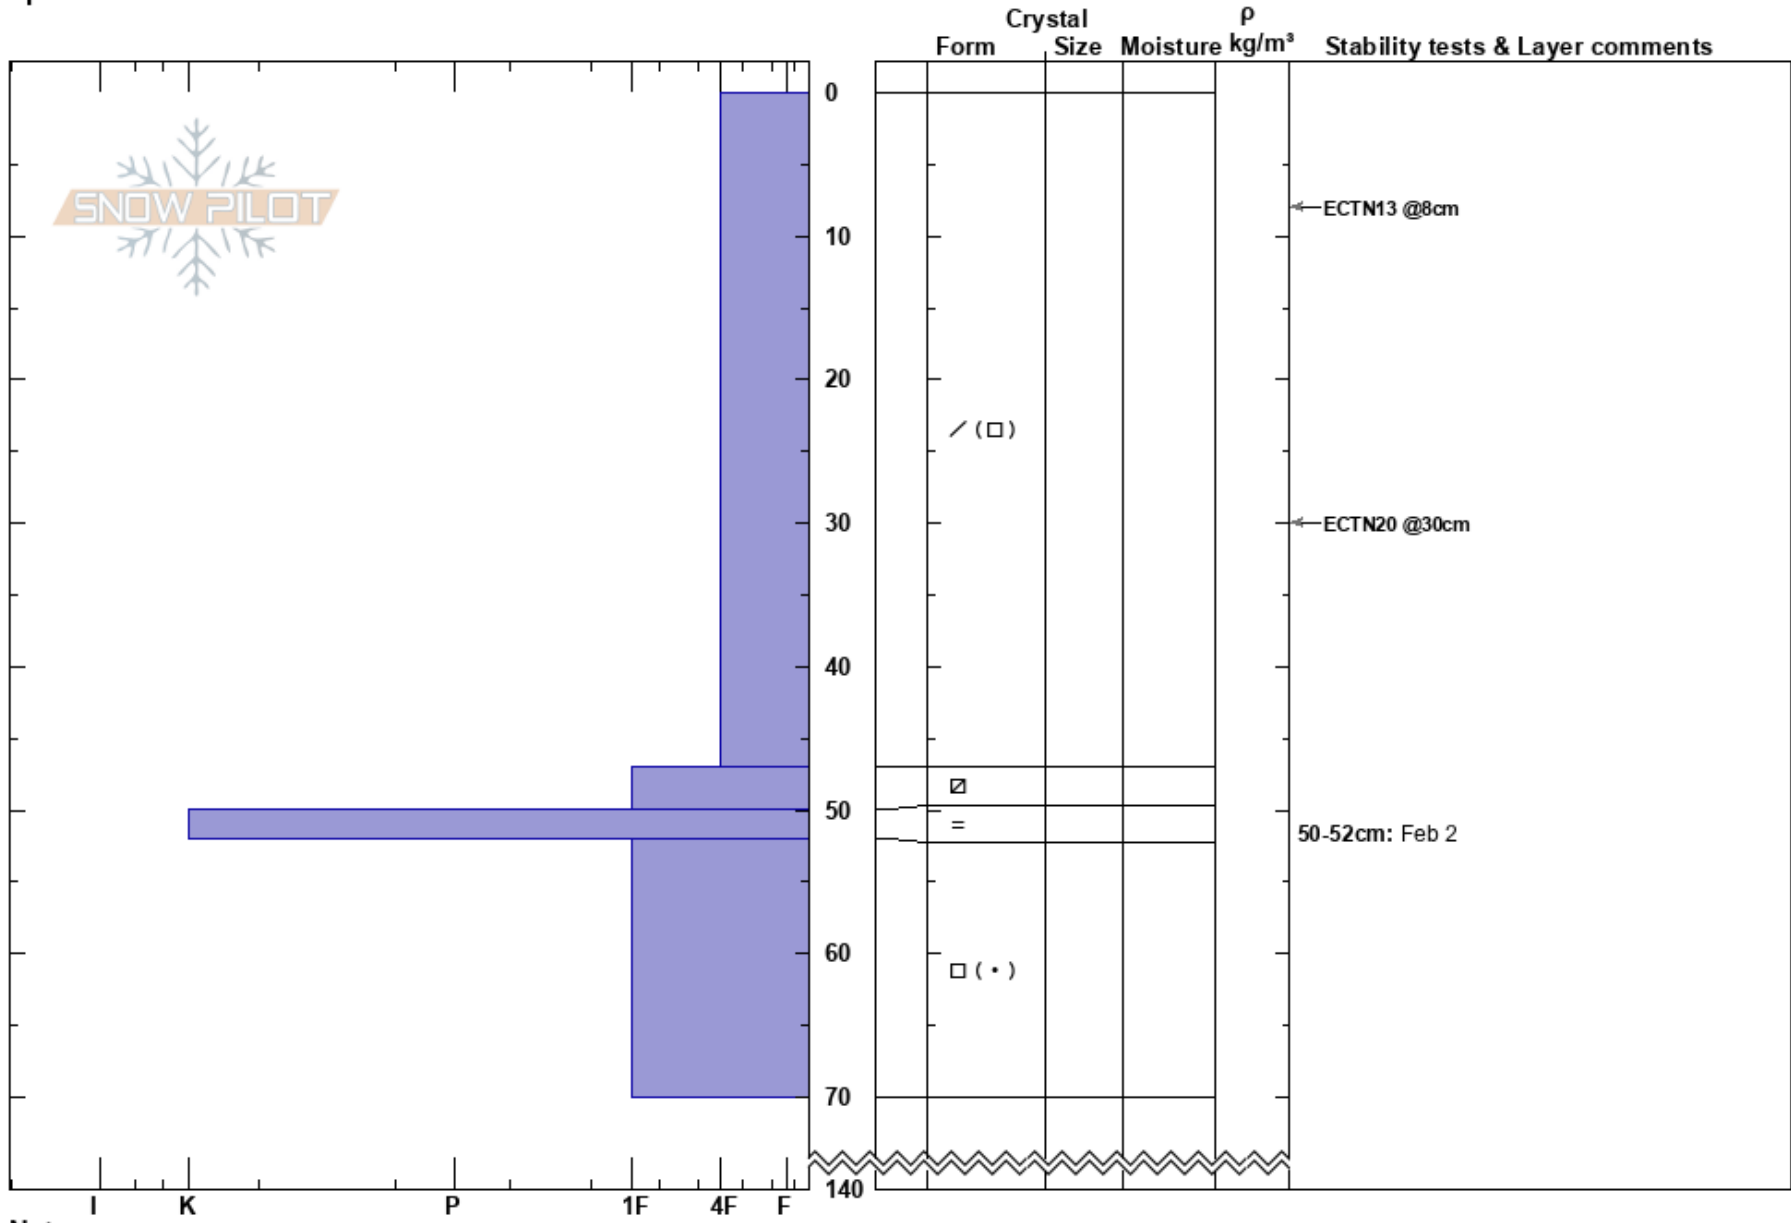

Småhamrarna NV
 Funäsfjällen
 Sweden
Elevation: 1003 m
Aspect: NW
Specifics:

Matilda Johansson
 24/02/2024 - 11:30
Co-ord: 33V 361574E 6940879N
Slope Angle: 30°
Wind Loading: yes

Stability: **HS:**140 **Layer Notes:**
Air Temperature: -3.2°C **PF:**25 50-52cm: Feb 2
Sky Cover: SCT
Precipitation: NO
Wind: SW Moderate

Notes: ALP. Utbredning och stabilitet drevsnöflak.