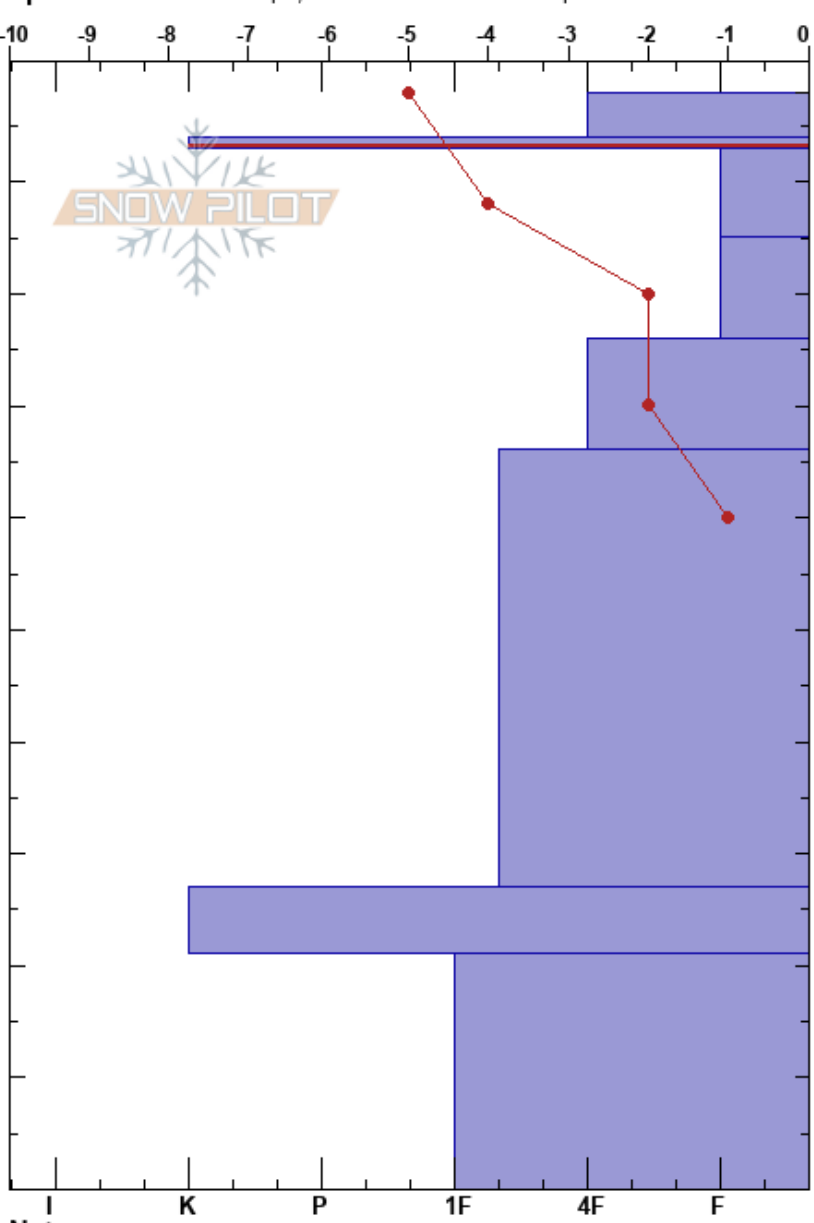

Hatchers Gold Mint Trl
 Chugach Range
 AK
 Elevation: 578 m
 Aspect: NE
 Specifics: We skied slope; Snowmobile tracks on slope

Michael Rogers
 02/21/2024 - 12:30pm
 Co-ord: 06V UP 84198 51831
 Slope Angle: 15°
 Wind Loading: previous

Stability: Good
 Air Temperature: -1°C
 Sky Cover: BKN
 Precipitation: NO
 Wind: E Light Breeze

HS:98
 PF:2
 PS:20
 94-93cm: Problematic layer

Form	Crystal Size	Moisture	ρ kg/m ³	Stability tests & Layer comments
+	1			
□	1	M		
■	1	D		← CT18, RP @94cm
●	1	D		← ECTN15 @94cm
□	1	M		
□	1	D		
□	1.5	D		
○	2	D		
□	2	D		