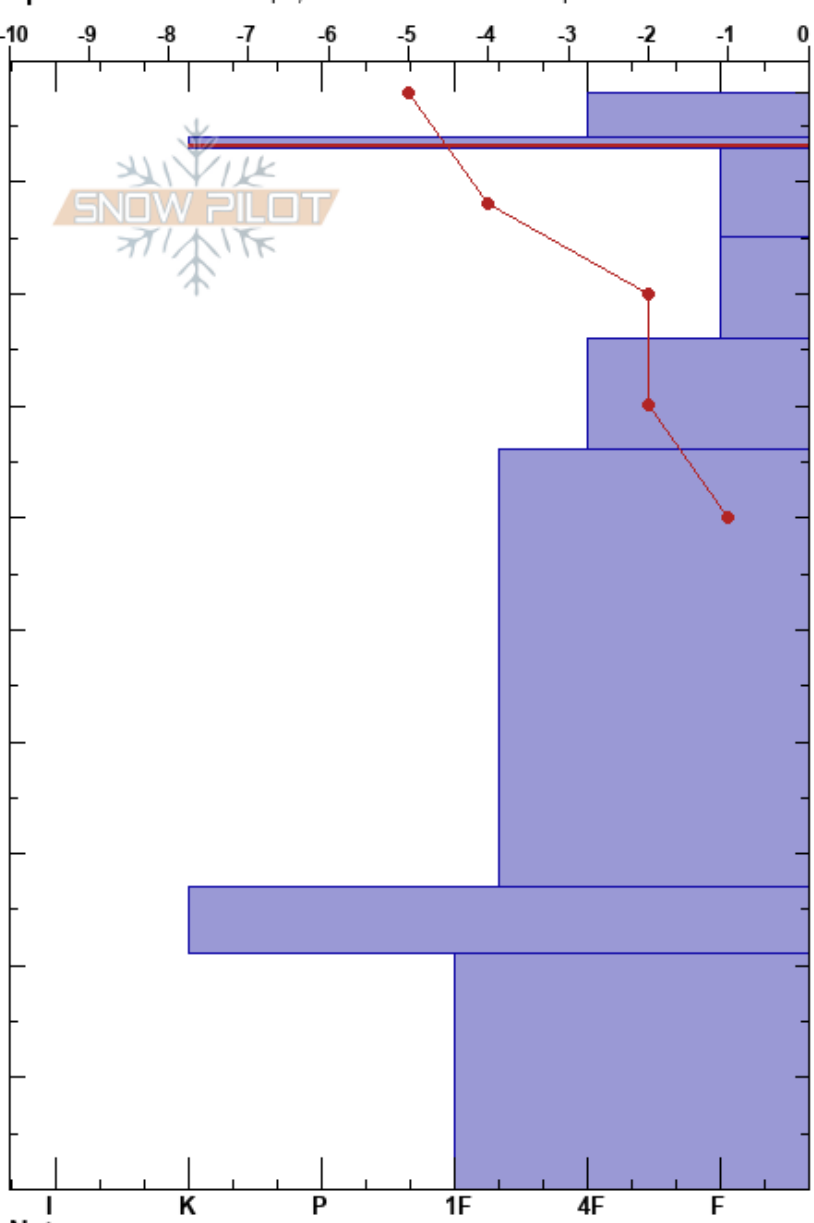

Hatchers Gold Mint Trl
 Chugach Range
 AK
 Elevation: 578 m
 Aspect: NE
 Specifics: We skied slope; Snowmobile tracks on slope

Michael Rogers
 02/21/2024 - 12:30pm
 Co-ord: 06V UP 84198 51831
 Slope Angle: 15°
 Wind Loading: previous

Stability: Good
 Air Temperature: -1°C
 Sky Cover: BKN
 Precipitation: NO
 Wind: E Light Breeze

HS:98
 PF:2
 PS:20
 94-93cm: Problematic layer

| Depth (cm) | Crystal | | Moisture | ρ kg/m ³ | Stability tests & Layer comments |
|------------|---------|------|----------|-----------------------------|------------------------------------|
| | Form | Size | | | |
| 98 | + | 1 | | | |
| 94-93 | □ | 1 | M | | ← CT18, RP @94cm ← ECTN15 @94cm |
| | ■ | 1 | D | | |
| | ● | 1 | D | | |
| 80 | □ | 1 | M | | |
| 70 | □ | 1 | D | | |
| 50 | □ | 1.5 | D | | |
| 20 | ○ | 2 | D | | |
| 10 | □ | 2 | D | | |