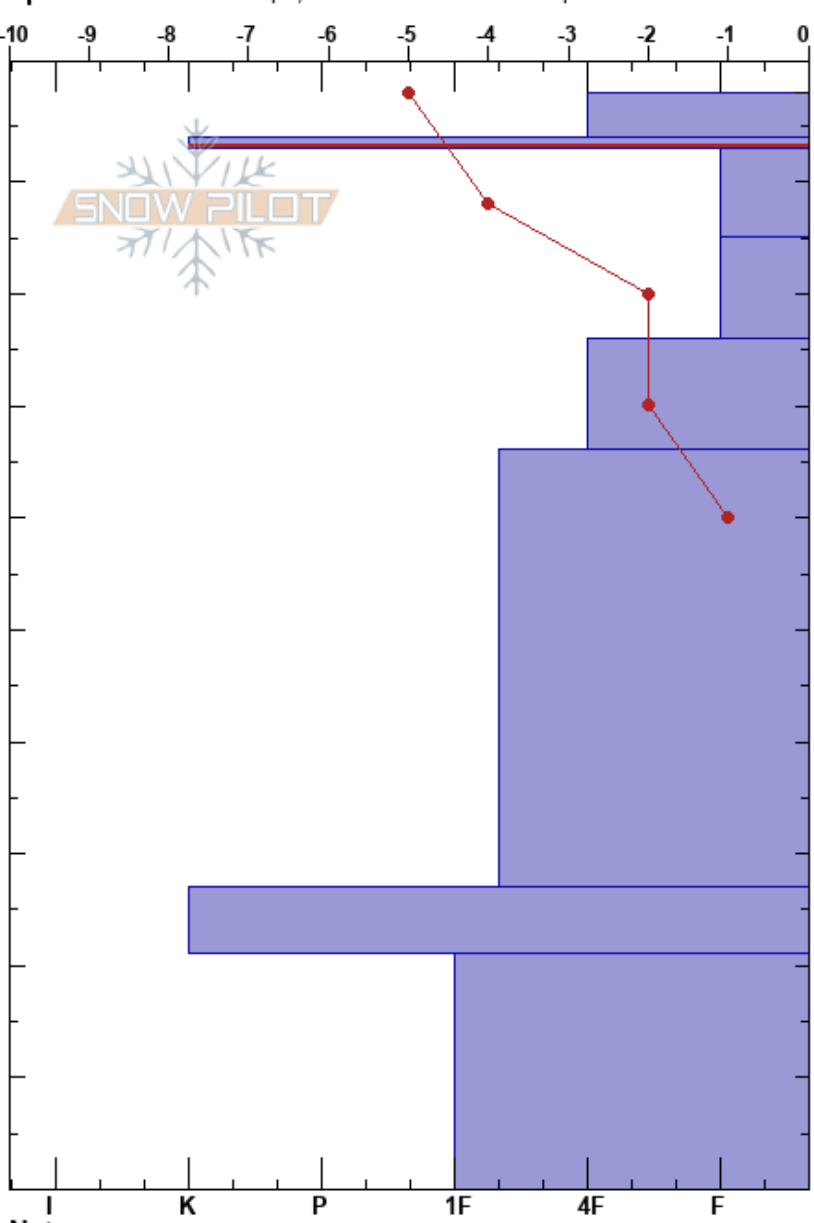

Hatchers Gold Mint Trl
 Chugach Range
 AK
 Elevation: 578 m
 Aspect: NE
 Specifics: We skied slope; Snowmobile tracks on slope

Michael Rogers
 02/21/2024 - 12:30pm
 Co-ord: 06V UP 84198 51831
 Slope Angle: 15°
 Wind Loading: previous

Stability: Good
 Air Temperature: -1°C
 Sky Cover: BKN
 Precipitation: NO
 Wind: E Light Breeze

HS:98
 PF:2
 PS:20
 94-93cm: Problematic layer

Depth (cm)	Crystal		Moisture	ρ kg/m ³	Stability tests & Layer comments
	Form	Size			
98	+	1			← CT18, RP @94cm ← ECTN15 @94cm
94	□	1	M		
90	■	1	D		
80	●	1	D		
70	□	1	M		
60	□	1	D		
50	□	1.5	D		
30	○	2	D		
20	□	2	D		
10	□	2	D		
0					