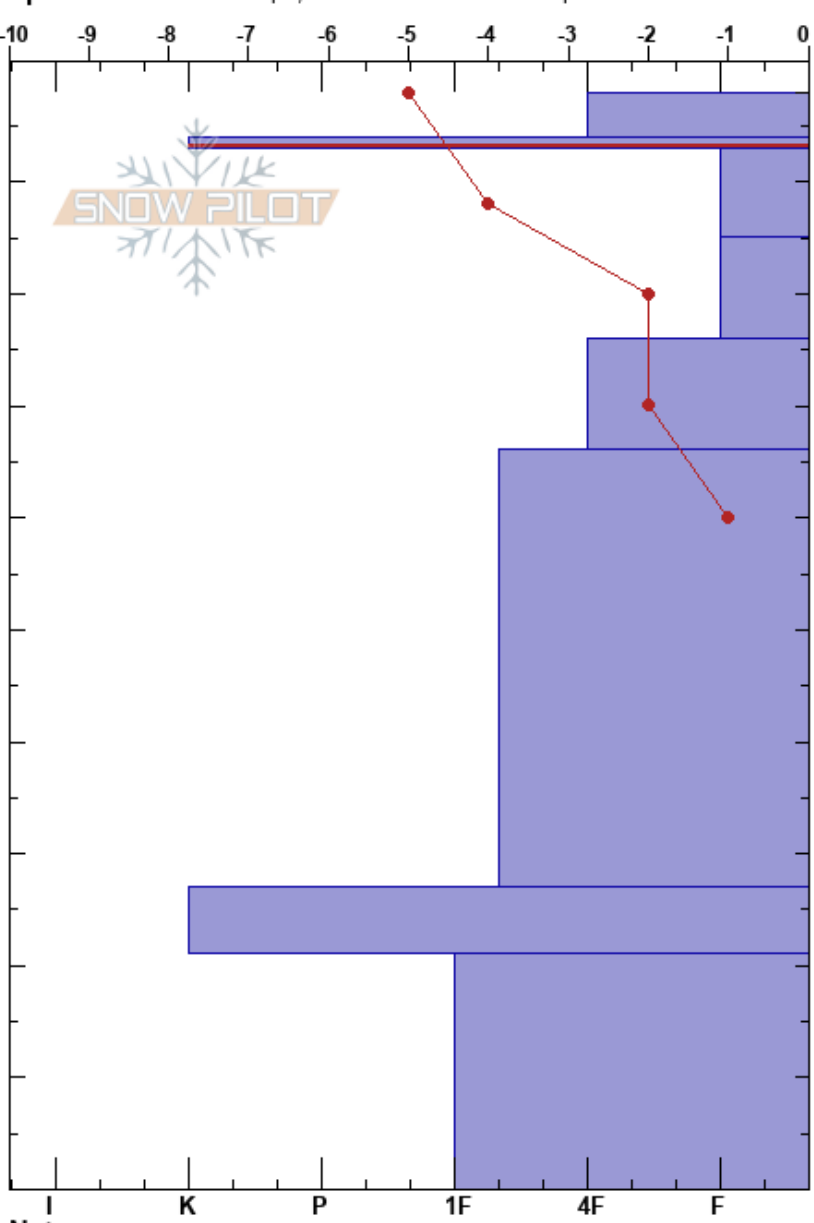

Hatchers Gold Mint Trl
 Chugach Range
 AK
 Elevation: 578 m
 Aspect: NE
 Specifics: We skied slope; Snowmobile tracks on slope

Michael Rogers
 02/21/2024 - 12:30pm
 Co-ord: 06V UP 84198 51831
 Slope Angle: 15°
 Wind Loading: previous

Stability: Good
 Air Temperature: -1°C
 Sky Cover: BKN
 Precipitation: NO
 Wind: E Light Breeze

HS:98
 PF:2
 PS:20
 94-93cm: Problematic layer

Depth (cm)	Crystal		Moisture	ρ kg/m ³	Stability tests & Layer comments
	Form	Size			
98	+	1			← CT18, RP @94cm ← ECTN15 @94cm
94	□	1	M		
90	■	1	D		
80	●	1	D		
80	□	1	M		
70	□	1	D		
60					
50	□	1.5	D		
30					
20	○	2	D		
10	□	2	D		
0					