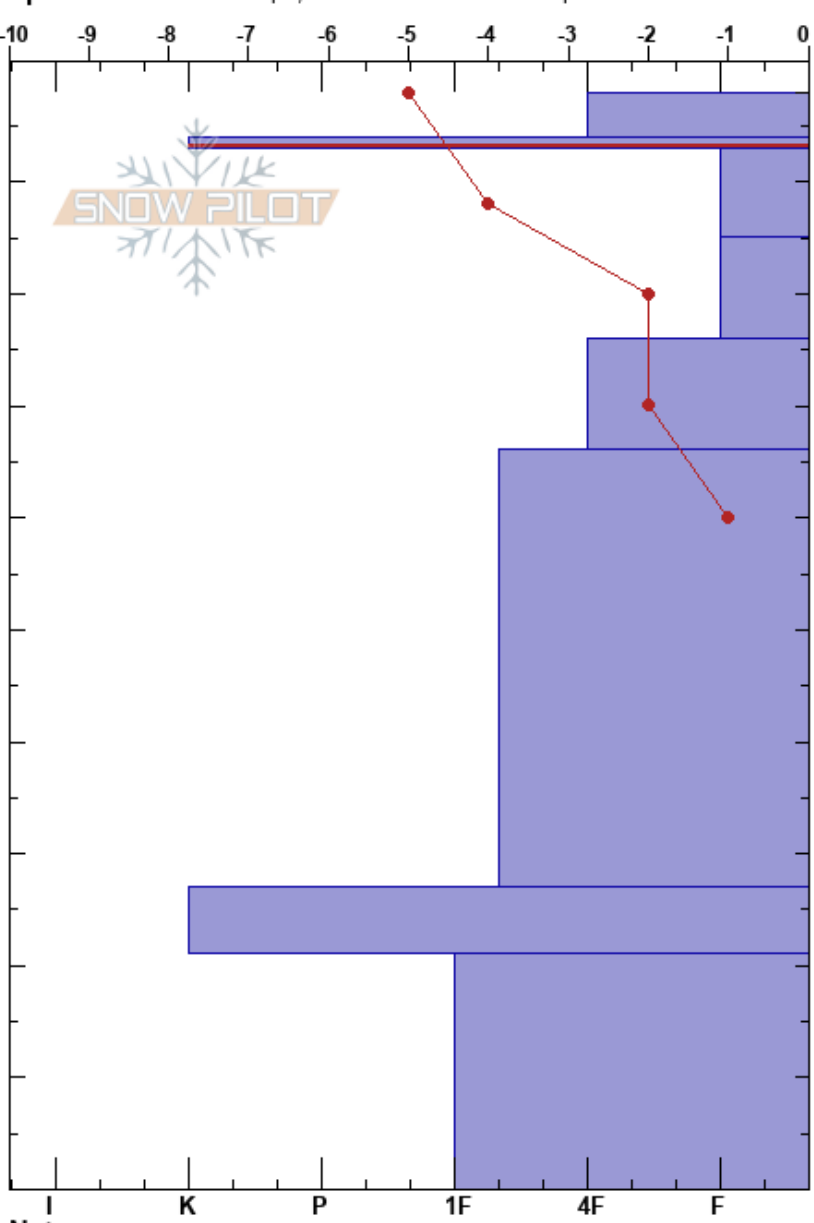

Hatchers Gold Mint Trl
 Chugach Range
 AK
 Elevation: 578 m
 Aspect: NE
 Specifics: We skied slope; Snowmobile tracks on slope

Michael Rogers
 02/21/2024 - 12:30pm
 Co-ord: 06V UP 84198 51831
 Slope Angle: 15°
 Wind Loading: previous

Stability: Good
 Air Temperature: -1°C
 Sky Cover: BKN
 Precipitation: NO
 Wind: E Light Breeze

HS:98
 PF:2
 PS:20
 94-93cm: Problematic layer

Depth (cm)	Crystal		Moisture	ρ kg/m ³	Stability tests & Layer comments
	Form	Size			
98	+	1			← CT18, RP @94cm ← ECTN15 @94cm
94	□	1	M		
90	■	1	D		
80	●	1	D		
80	□	1	M		
70	□	1	D		
60					
50					
40	□	1.5	D		
30					
20	○	2	D		
10	□	2	D		
0					