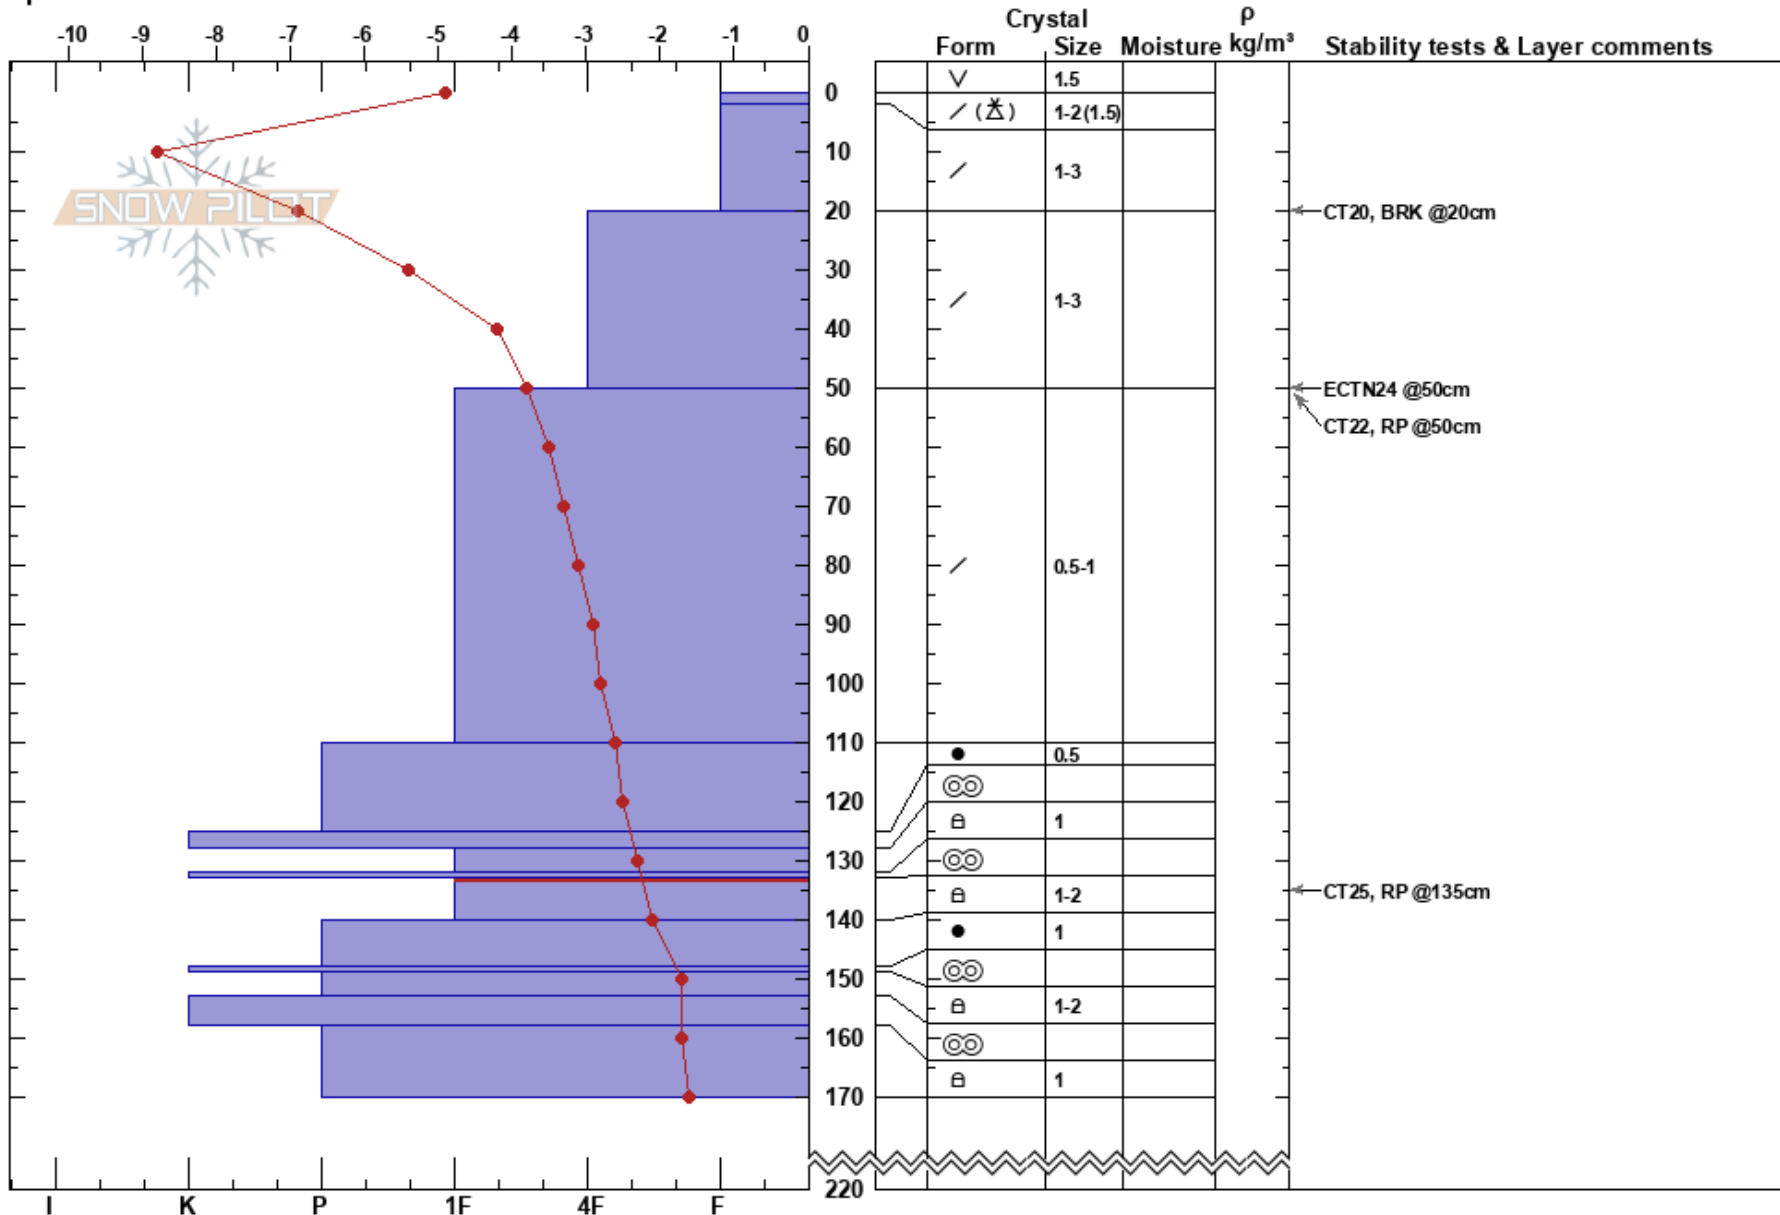

Mt. Rose Campground  
 Carson Range  
 NV  
 Elevation: 8911 ft  
 Aspect: NW  
 Specifics:

Evan Leonard  
 02/22/2024 - 10:40am  
 Co-ord: 39.31152N, -119.89333W  
 Slope Angle: 15°  
 Wind Loading: no

Stability:  
 Air Temperature: -2.4°C  
 Sky Cover: CLR  
 Precipitation: NO  
 Wind: SW Light Breeze

HS:220  
 Layer Notes:  
 133-140cm: Problematic layer

Notes: