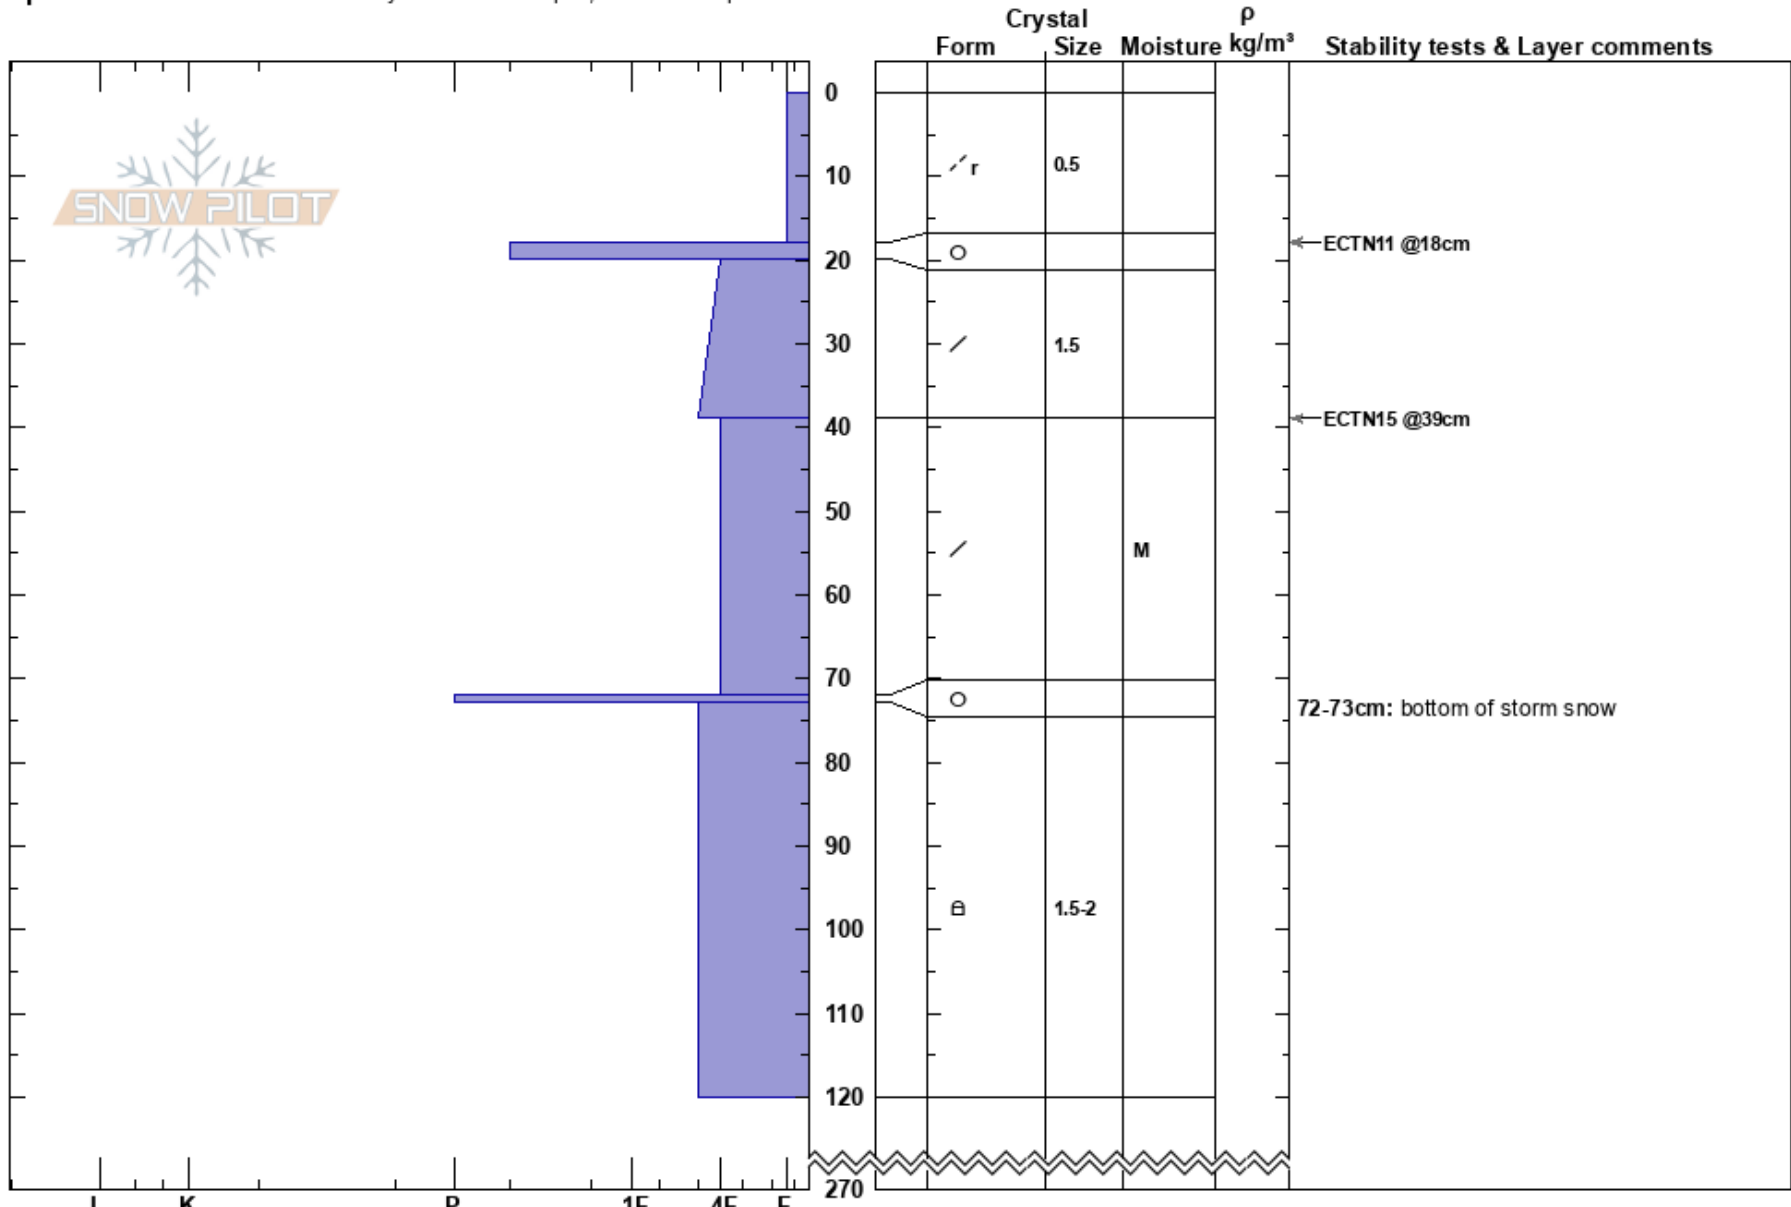

Little Girls  
 Chugach Range  
 AK  
 Elevation: 2300 ft  
 Aspect: 140°

Joshua McDonald  
 02/23/2024 - 3:30pm  
 Co-ord: 61.17879N, -145.70954W  
 Slope Angle: 25°  
 Wind Loading:

Stability: Fair  
 Air Temperature: -6.6°C  
 Sky Cover:  
 Precipitation:  
 Wind:

HS:270  
 PS: 10  
 72-73cm: bottom of storm snow

Specifics: Recent avalanche activity on different slopes; We skied slope

Notes: I K P 1F 4F F 270