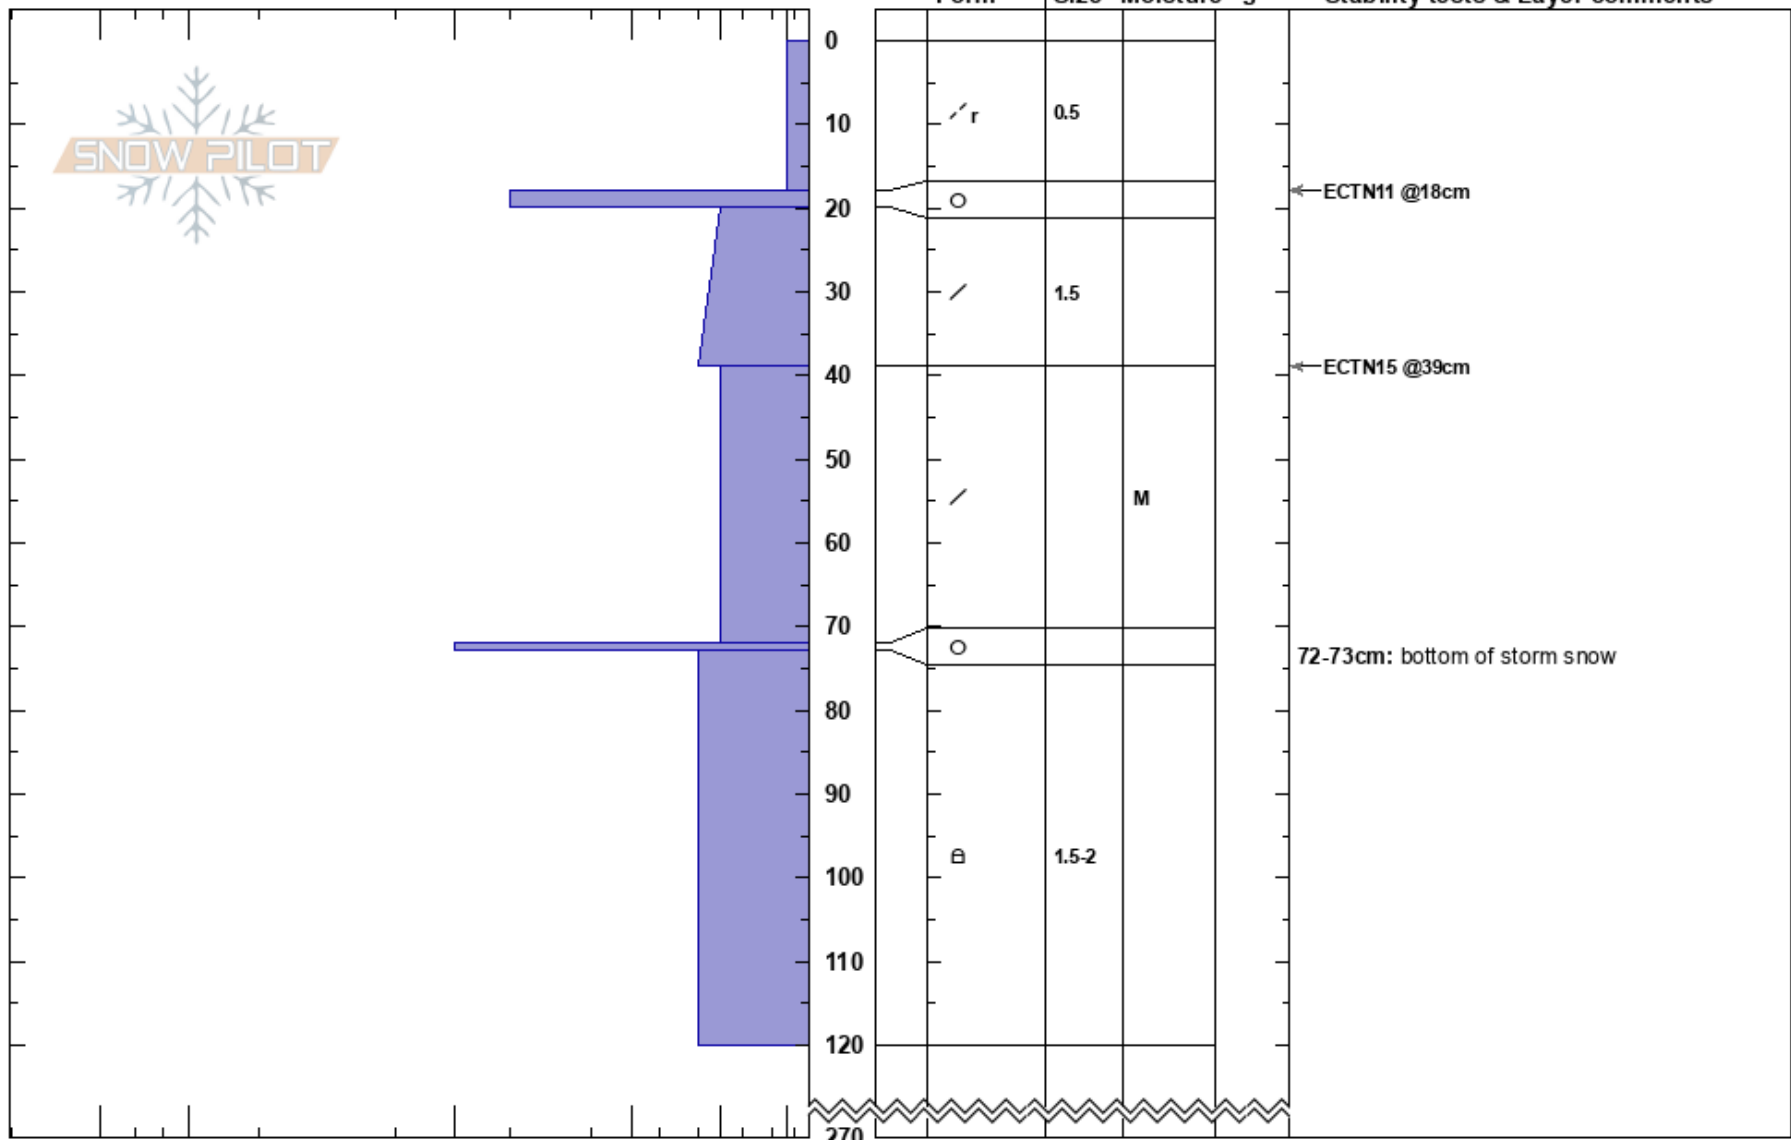

Little Girls
 Chugach Range
 AK
 Elevation: 2300 ft
 Aspect: 140°

Joshua McDonald
 02/23/2024 - 3:30pm
 Co-ord: 61.17879N, -145.70954W
 Slope Angle: 25°
 Wind Loading:

Stability: Fair
 Air Temperature: -6.6°C
 Sky Cover:
 Precipitation:
 Wind:

HS:270
 PS: 10
 72-73cm: bottom of storm snow

Specifics: Recent avalanche activity on different slopes; We skied slope

I K P 1F 4F F 270

Notes: