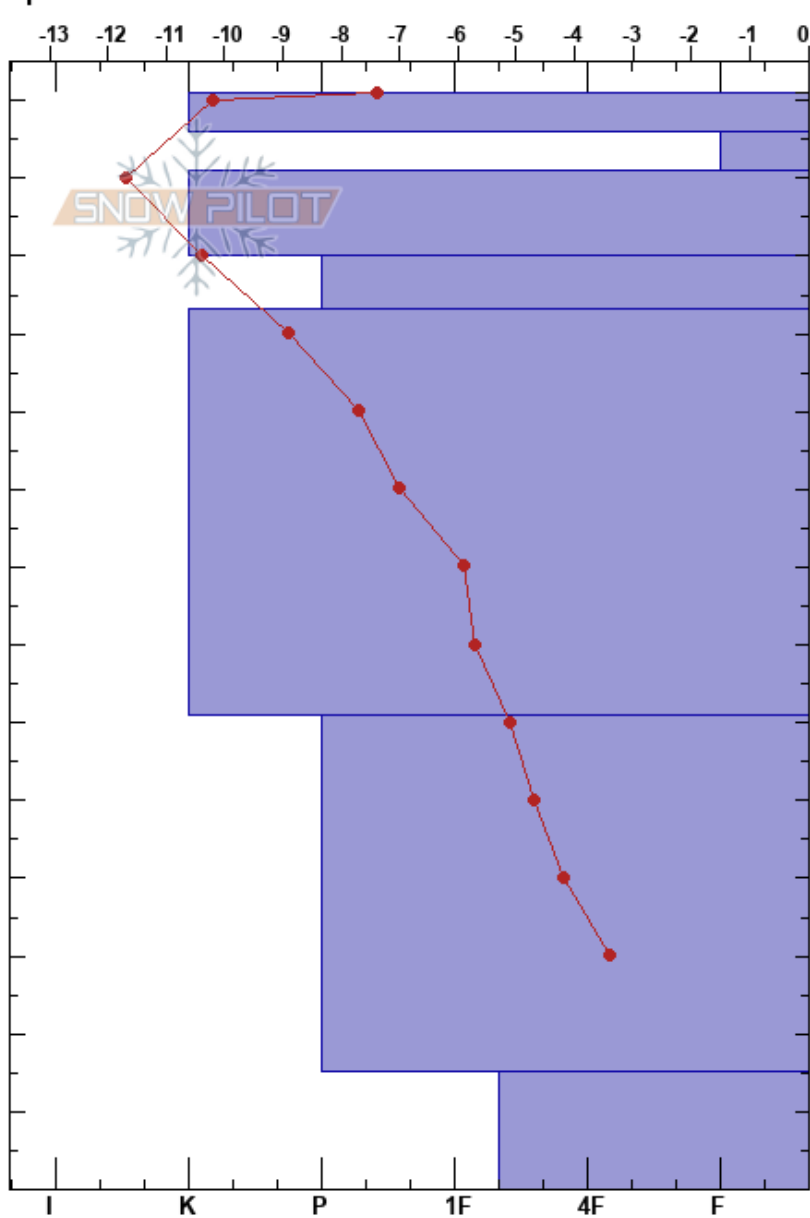

Little Italy, Pikes Pk
 Front Range
 CO
 Elevation: 11787 ft
 Aspect: 80°
 Specifics:

Eli Fahrenkrug
 02/23/2024 - 12:06pm
 Co-ord: 38.86994N, -105.07624W
 Slope Angle: 26°
 Wind Loading: previous

Stability: Very Good
 Air Temperature: -8°C
 Sky Cover: CLR
 Precipitation: NO
 Wind: W Moderate

HS: 141
 PF: 18 15-0cm: Problematic layer
 PS: 9

Form	Crystal		ρ kg/m ³	Stability tests & Layer comments
	Size	Moisture		
•	0.1			
•	0.1-0.5			
□	1			
• (⊖)	0.1 (0.3)			← ECTN6 @124cm
⊖	0.3			← CT10, PC @124cm
⊖	0.5-1			
⊖	0.5-1			
∧	3-5			

Notes: Pit location within the apron of Little Italy couloir on Pike's Peak