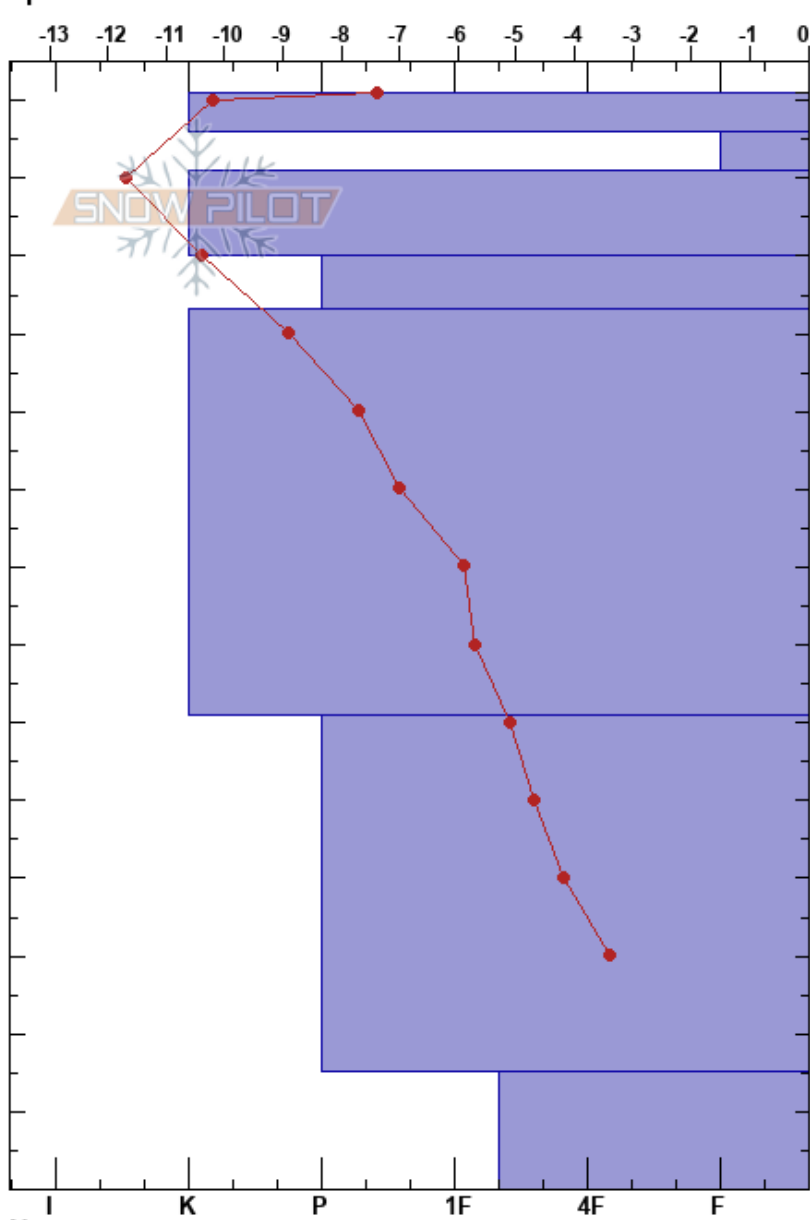

Little Italy, Pikes Pk
 Front Range
 CO
 Elevation: 11787 ft
 Aspect: 80°
 Specifics:

Eli Fahrenkrug
 02/23/2024 - 12:06pm
 Co-ord: 38.86994N, -105.07624W
 Slope Angle: 26°
 Wind Loading: previous

Stability: Very Good
 Air Temperature: -8°C
 Sky Cover: CLR
 Precipitation: NO
 Wind: W Moderate

HS: 141
 PF: 18 15-0cm: Problematic layer
 PS: 9

Form	Crystal		ρ kg/m ³	Stability tests & Layer comments
	Size	Moisture		
•	0.1			
•	0.1-0.5			
□	1			
• (⊖)	0.1 (0.3)			← ECTN6 @124cm
⊖	0.3			← CT10, PC @124cm
⊖	0.5-1			
⊖	0.5-1			
∧	3-5			

Notes: Pit location within the apron of Little Italy couloir on Pike's Peak