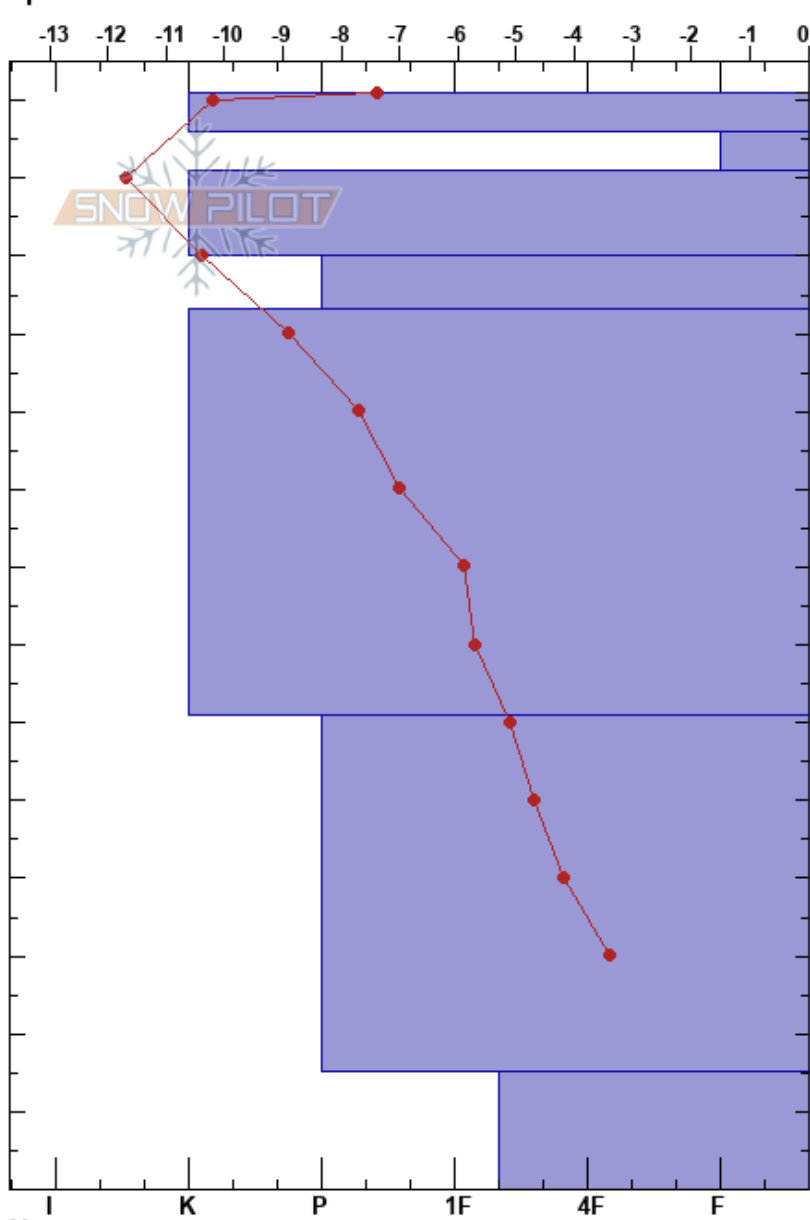

Little Italy, Pikes Pk  
 Front Range  
 CO  
 Elevation: 11787 ft  
 Aspect: 80°  
 Specifics:

Eli Fahrenkrug  
 02/23/2024 - 12:06pm  
 Co-ord: 38.86994N, -105.07624W  
 Slope Angle: 26°  
 Wind Loading: previous

Stability: Very Good  
 Air Temperature: -8°C  
 Sky Cover: CLR  
 Precipitation: NO  
 Wind: W Moderate  
 HS: 141  
 PF: 18  
 PS: 9  
 15-0cm: Problematic layer

Elevation (cm)	Crystal		Moisture	$\rho$ kg/m <sup>3</sup>	Stability tests & Layer comments
	Form	Size			
141	•	0.1			
	•	0.1-0.5			
130	□	1			
120	• (⊖)	0.1 (0.3)			← ECTN6 @124cm ← CT10, PC @124cm
110	⊖	0.3			
100					
90	⊖	0.5-1			
80					
70					
60					
50					
40	⊖	0.5-1			
30					
20					
10	^	3-5			
0					

Notes: Pit location within the apron of Little Italy couloir on Pike's Peak