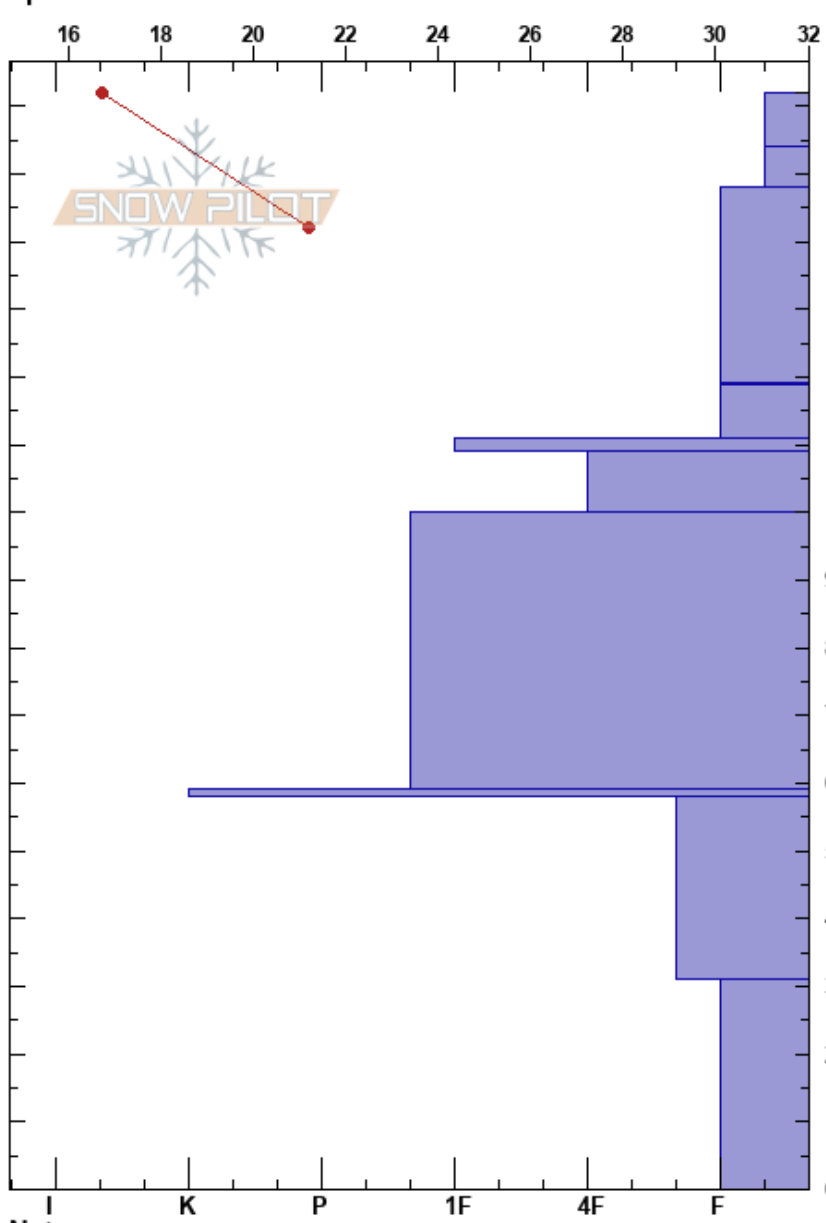

Rattlesnake - Point 6
 Rattlesnake Mtns
 MT
 Elevation: 7805 ft
 Aspect: NE
 Specifics:

Katie Matthews
 02/23/2024 - 1:13pm
 Co-ord: 47.04052N, -113.98257W
 Slope Angle: 31°
 Wind Loading: yes

Stability:
 Air Temperature: 23°F
 Sky Cover: BKN
 Precipitation: NO
 Wind: SW Light Breeze

HS:162
 PF:35
 PS:20
 119-118.9cm:Problematic layer

Elevation (cm)	Crystal		Moisture	ρ kg/m³	Stability tests & Layer comments
	Form	Size			
162	/	0.1-0.5			
150	/	0.1-0.5			
140	•	0.3-0.5			
120	∨	4-5			← ECTP19 @119cm
110	□	0.5-1			
100	⊙	0.5-1			
90	□	0.5-1			
80	⊖	1			
70					
60	■				
50					
40	□	1.5-2			
30					
20	□ (∧)	2-3			
10					
0					