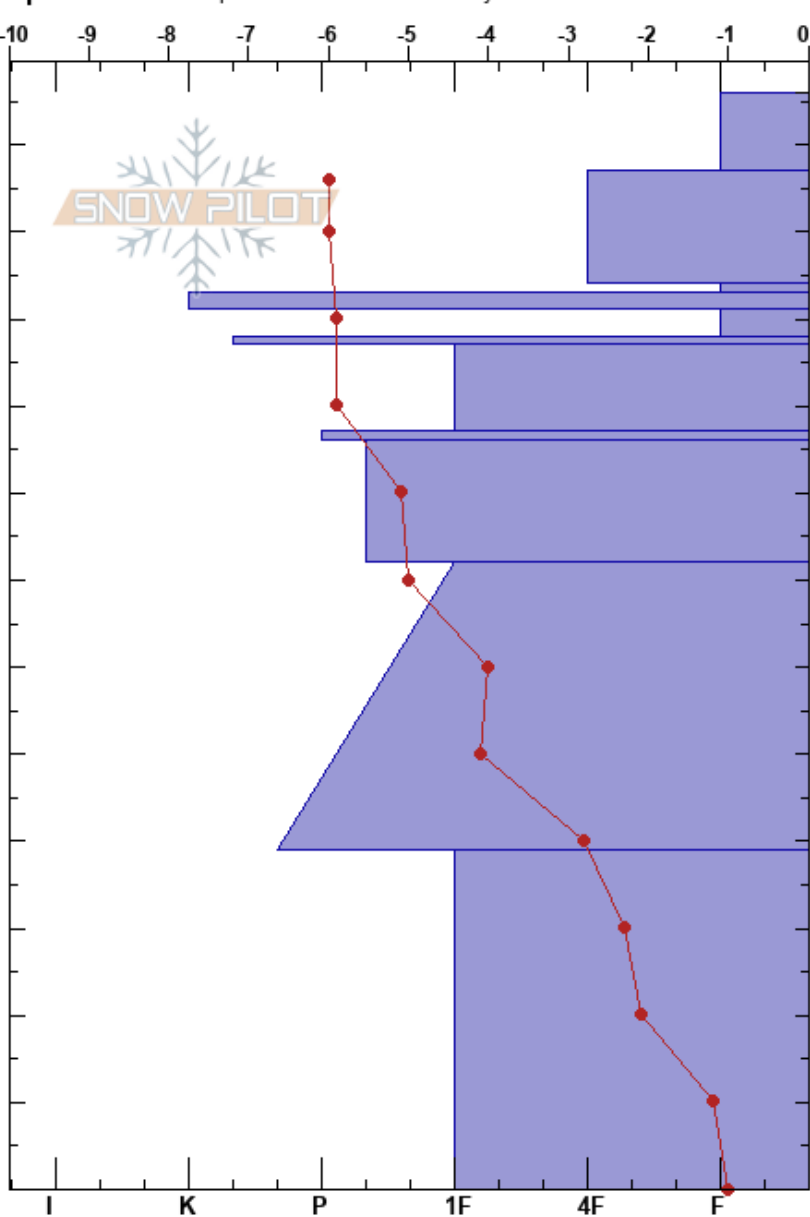

240223 Dogtooth Weekly Kicking Horse Ski Patrol

purcell 23/02/2024 - 13:00

BC Co-ord: 51.28373N, -117.07401W

Elevation: 2060 m Slope Angle: 0°

Aspect: Wind Loading:

Specifics: Pit is representative of backcountry

Stability:

Air Temperature: -2°C

Sky Cover: SCT

Precipitation: NO

Wind: W Light Breeze

HS:126

PF:30

72-39cm: MFcr breaking down at 52cm

Layer Notes:

Depth (cm)	Crystal		Moisture	ρ kg/m ³	Stability tests & Layer comments
	Form	Size			
126	△	2		80	
120	/	1-2	D	80	
110	□	1	D	140	
100	□	2	D	140	CT19, BRK @101cm
100	⊙⊙			310	CT11, BRK @101cm
100	□	2-3	D	310	ECTN13 @101cm
100	⊙⊙			310	
90	⊖	1-2	D	300	
90	⊙⊙			300	
80	⊖	2-3	D	300	
70				260	
60	□	3		260	72-39cm: MFcr breaking down at 52cm
50				260	
40				340	
30				340	
20	□ (∧)	3-4(8)		340	
10				340	
0				340	