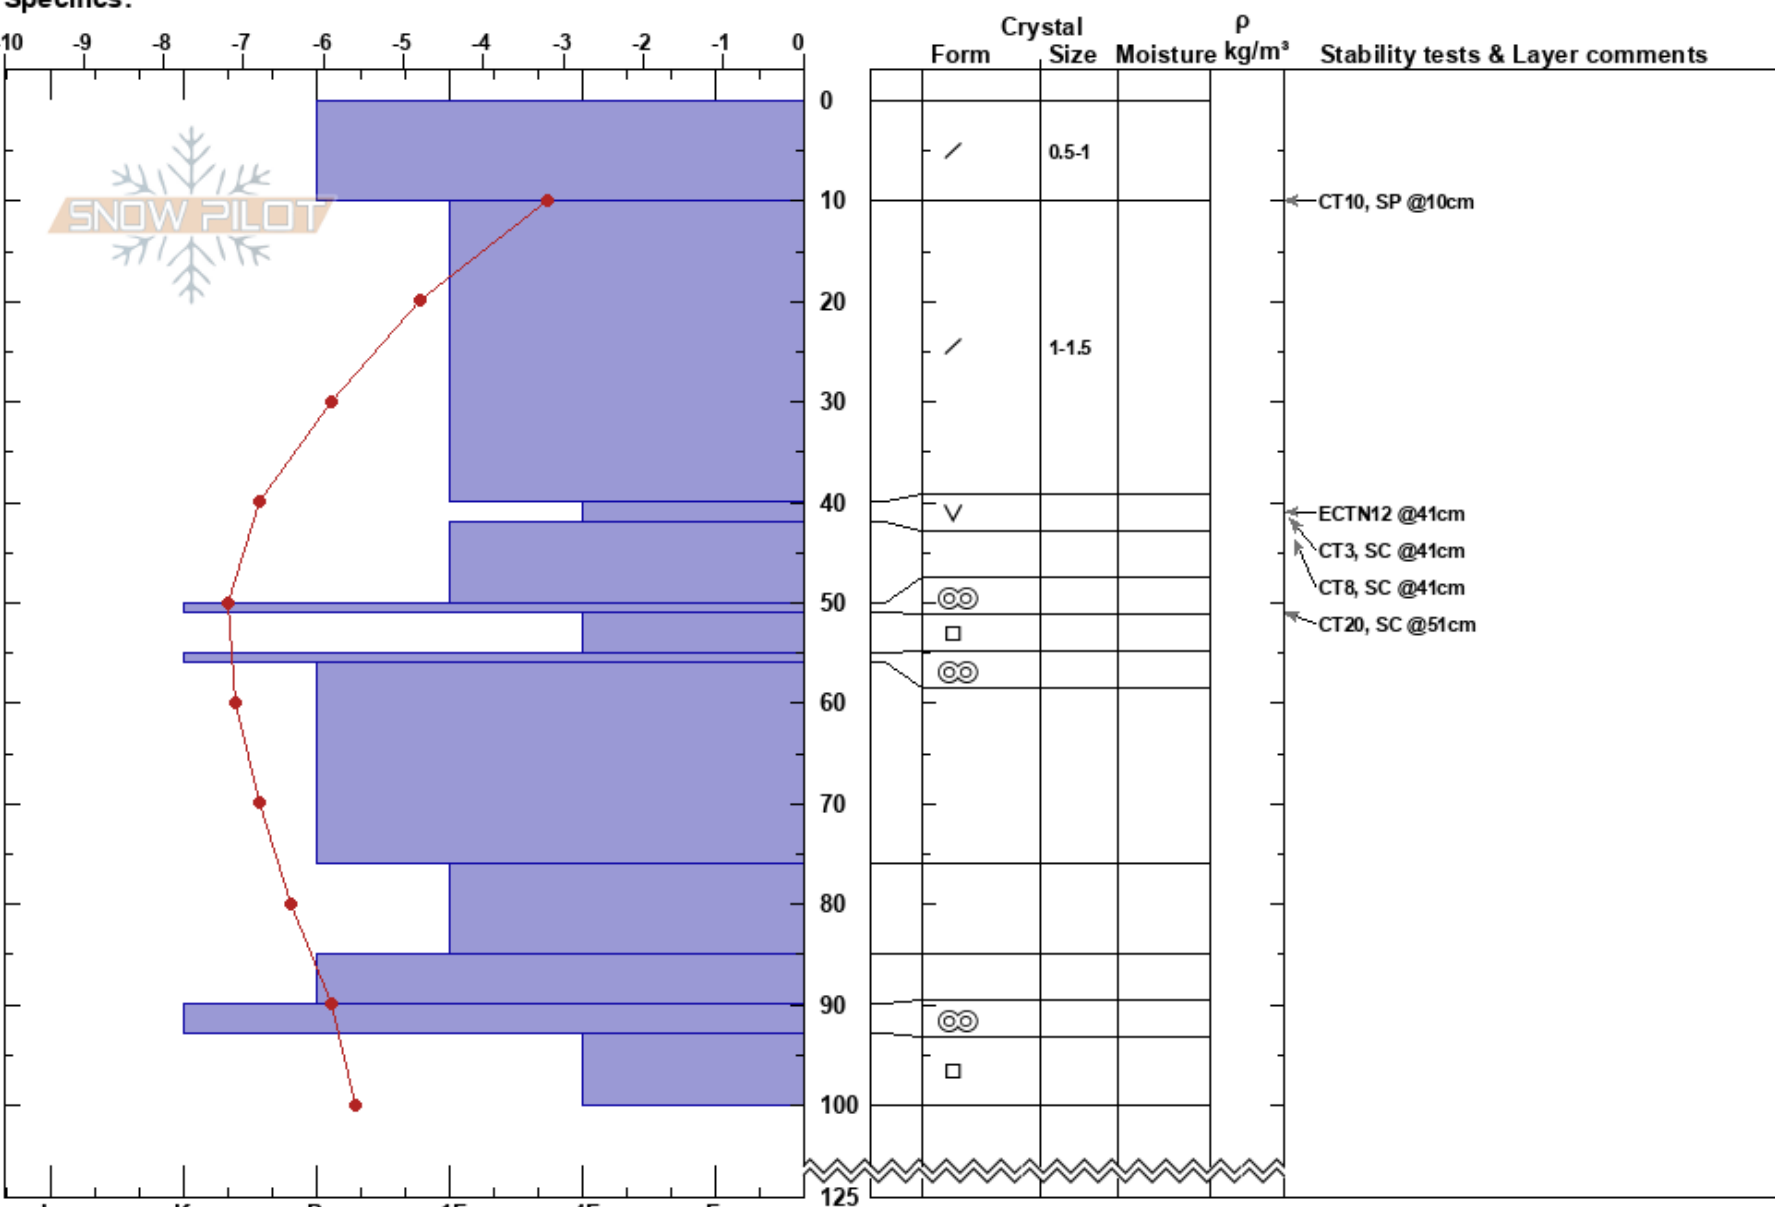

Kellostapuli
 Finland
 Elevation: 360 m
 Aspect:
 Specifics:

Kaisa L
 23/02/2024 - 15:30
 Co-ord: 67.58971N, 24.25163E
 Slope Angle: 20°
 Wind Loading: yes

Stability:
 Air Temperature: -1.8°C PF:40 40-42cm:Problematic layer
 Sky Cover: BKN
 Precipitation: S-1
 Wind: S Light Breeze