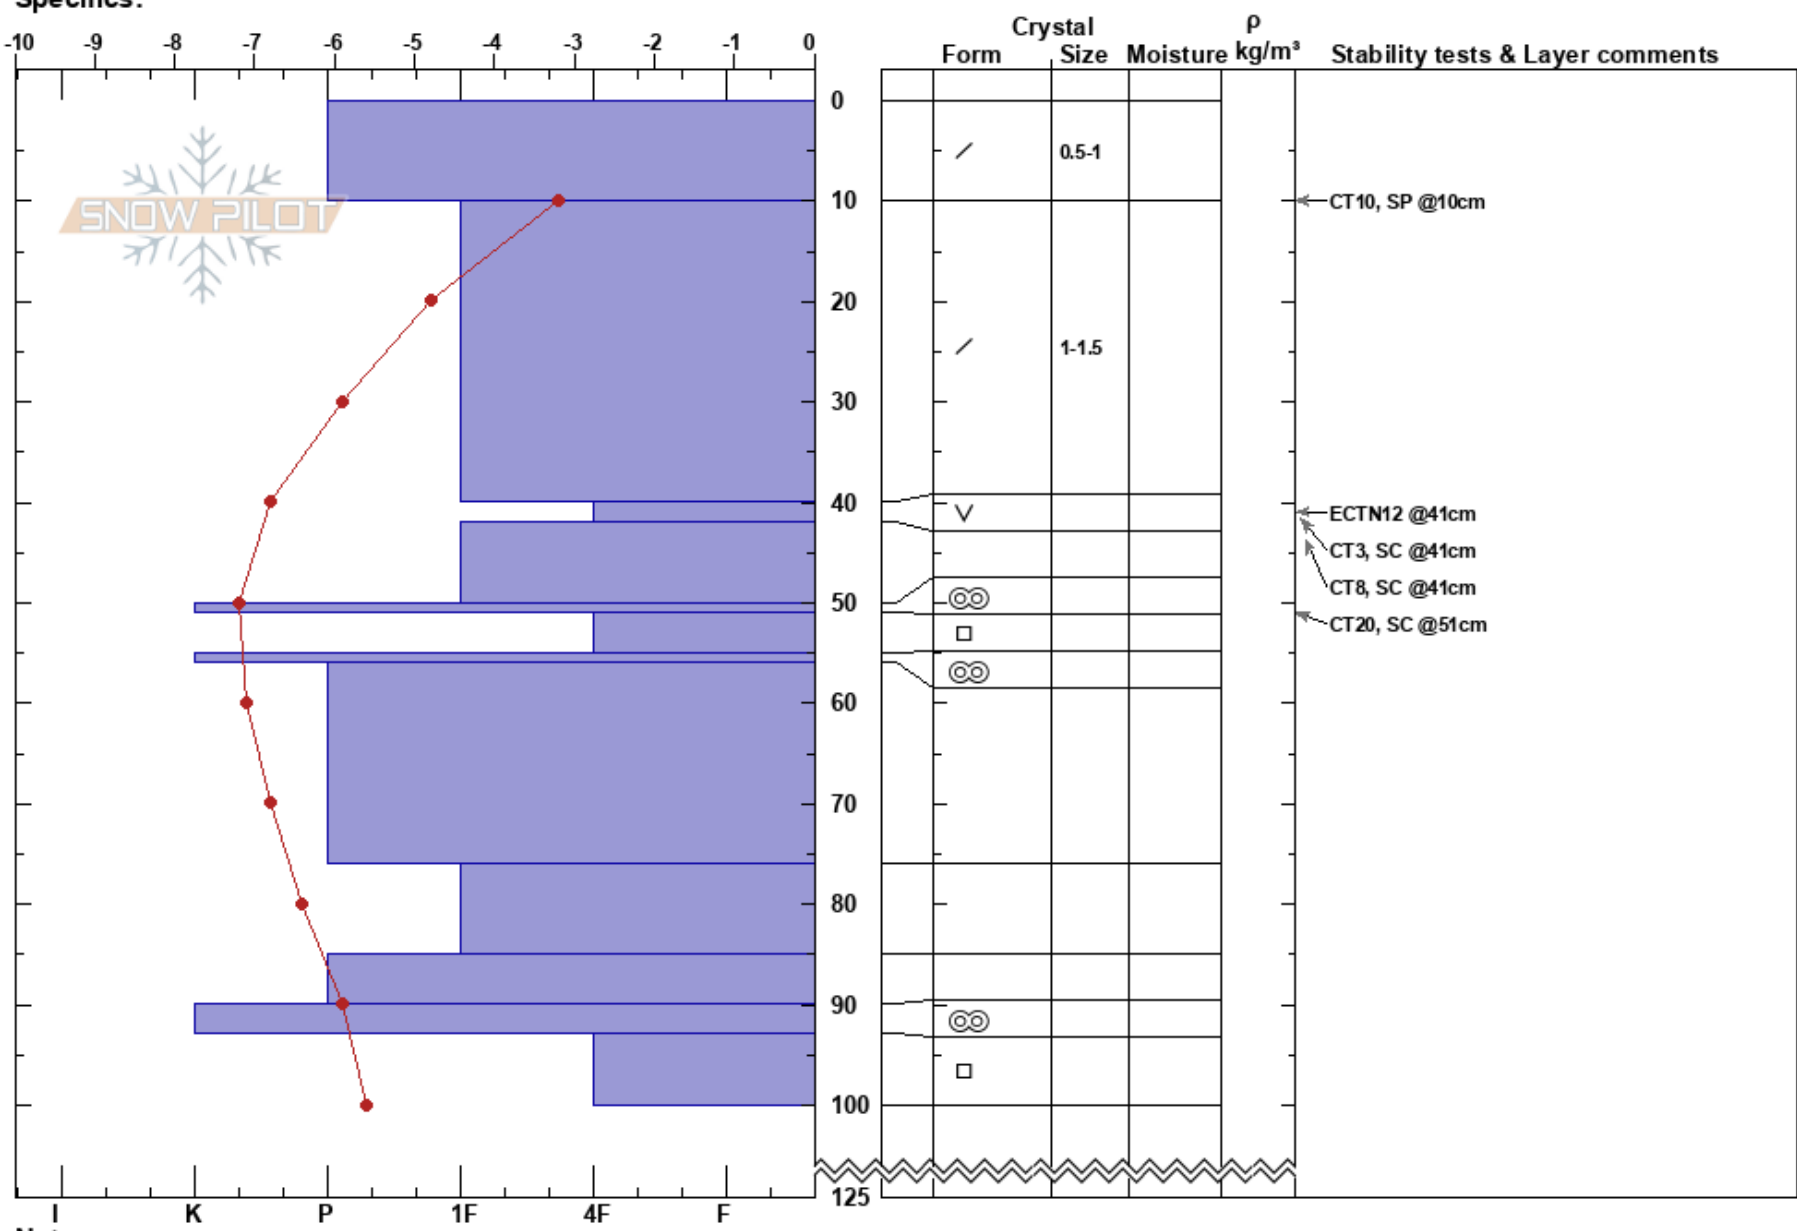

Kellostapuli
 Finland
 Elevation: 360 m
 Aspect:
 Specifics:

Kaisa L
 23/02/2024 - 15:30
 Co-ord: 67.58971N, 24.25163E
 Slope Angle: 20°
 Wind Loading: yes

Stability:
 Air Temperature: -1.8°C PF:40 40-42cm:Problematic layer
 Sky Cover: BKN
 Precipitation: S-1
 Wind: S Light Breeze