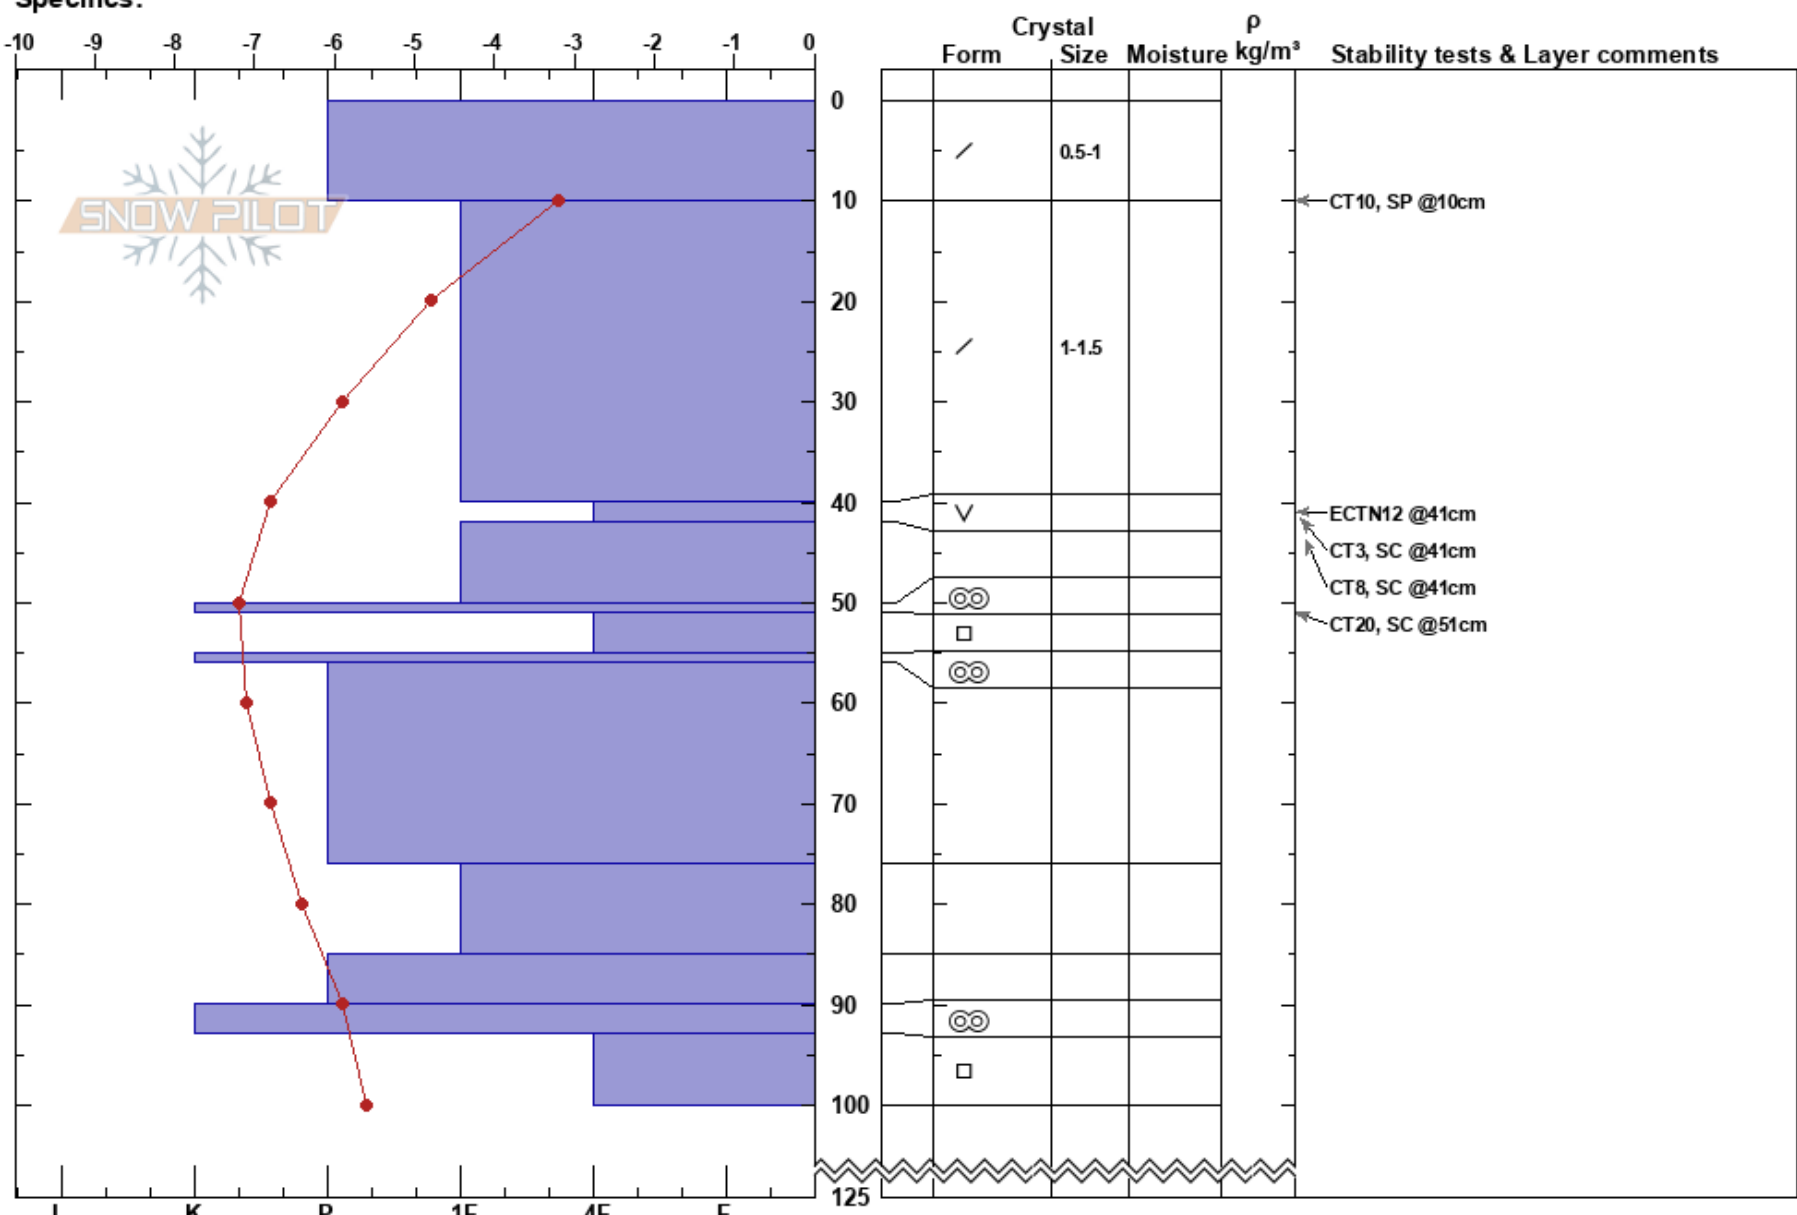

Kellostapuli  
 Finland  
 Elevation: 360 m  
 Aspect:  
 Specifics:

Kaisa L  
 23/02/2024 - 15:30  
 Co-ord: 67.58971N, 24.25163E  
 Slope Angle: 20°  
 Wind Loading: yes

Stability:  
 Air Temperature: -1.8°C PF:40 40-42cm:Problematic layer  
 Sky Cover: BKN  
 Precipitation: S-1  
 Wind: S Light Breeze