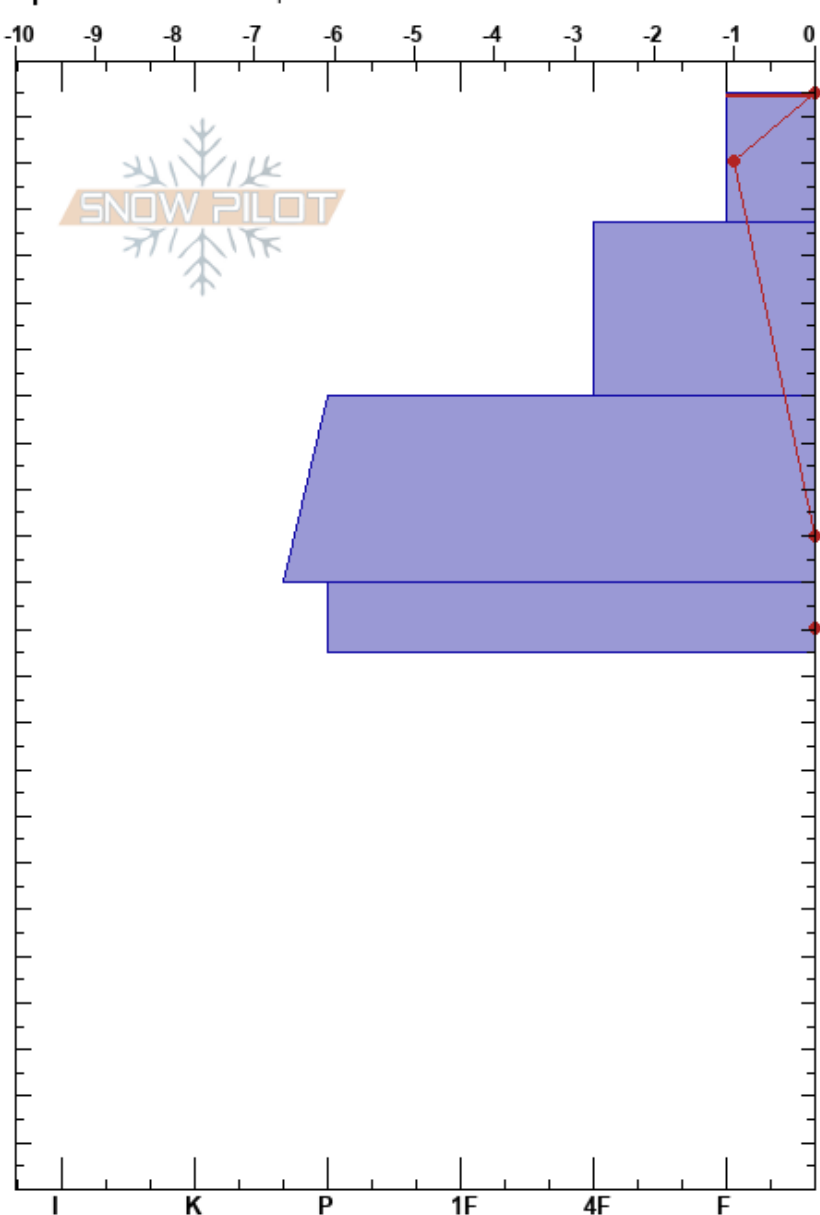

Copper Basin  
Silver Valley Area  
ID  
Elevation: 6300 ft  
Aspect: NE  
Specifics: We skied slope

Mikey Church  
02/22/2024 - 12:00pm  
Co-ord: 47.41543N, -115.71304W  
Slope Angle: 32°  
Wind Loading: previous

Stability:   
Air Temperature: 3°C  
Sky Cover: OVC  
Precipitation: S-1  
Wind: SW Light Breeze

HS:235 Layer Notes:  
235-207cm: Problematic layer

Form	Crystal Size	Moisture	$\rho$ kg/m <sup>3</sup>	Stability tests & Layer comments
1	1			
.	0.3			
∅	0.5-1.5			
.	0.1-0.3			
				←CT21, Q3 @54cm
				←CT8, Q2 @21cm
				←CT8, Q2 @11cm
				←ECTX