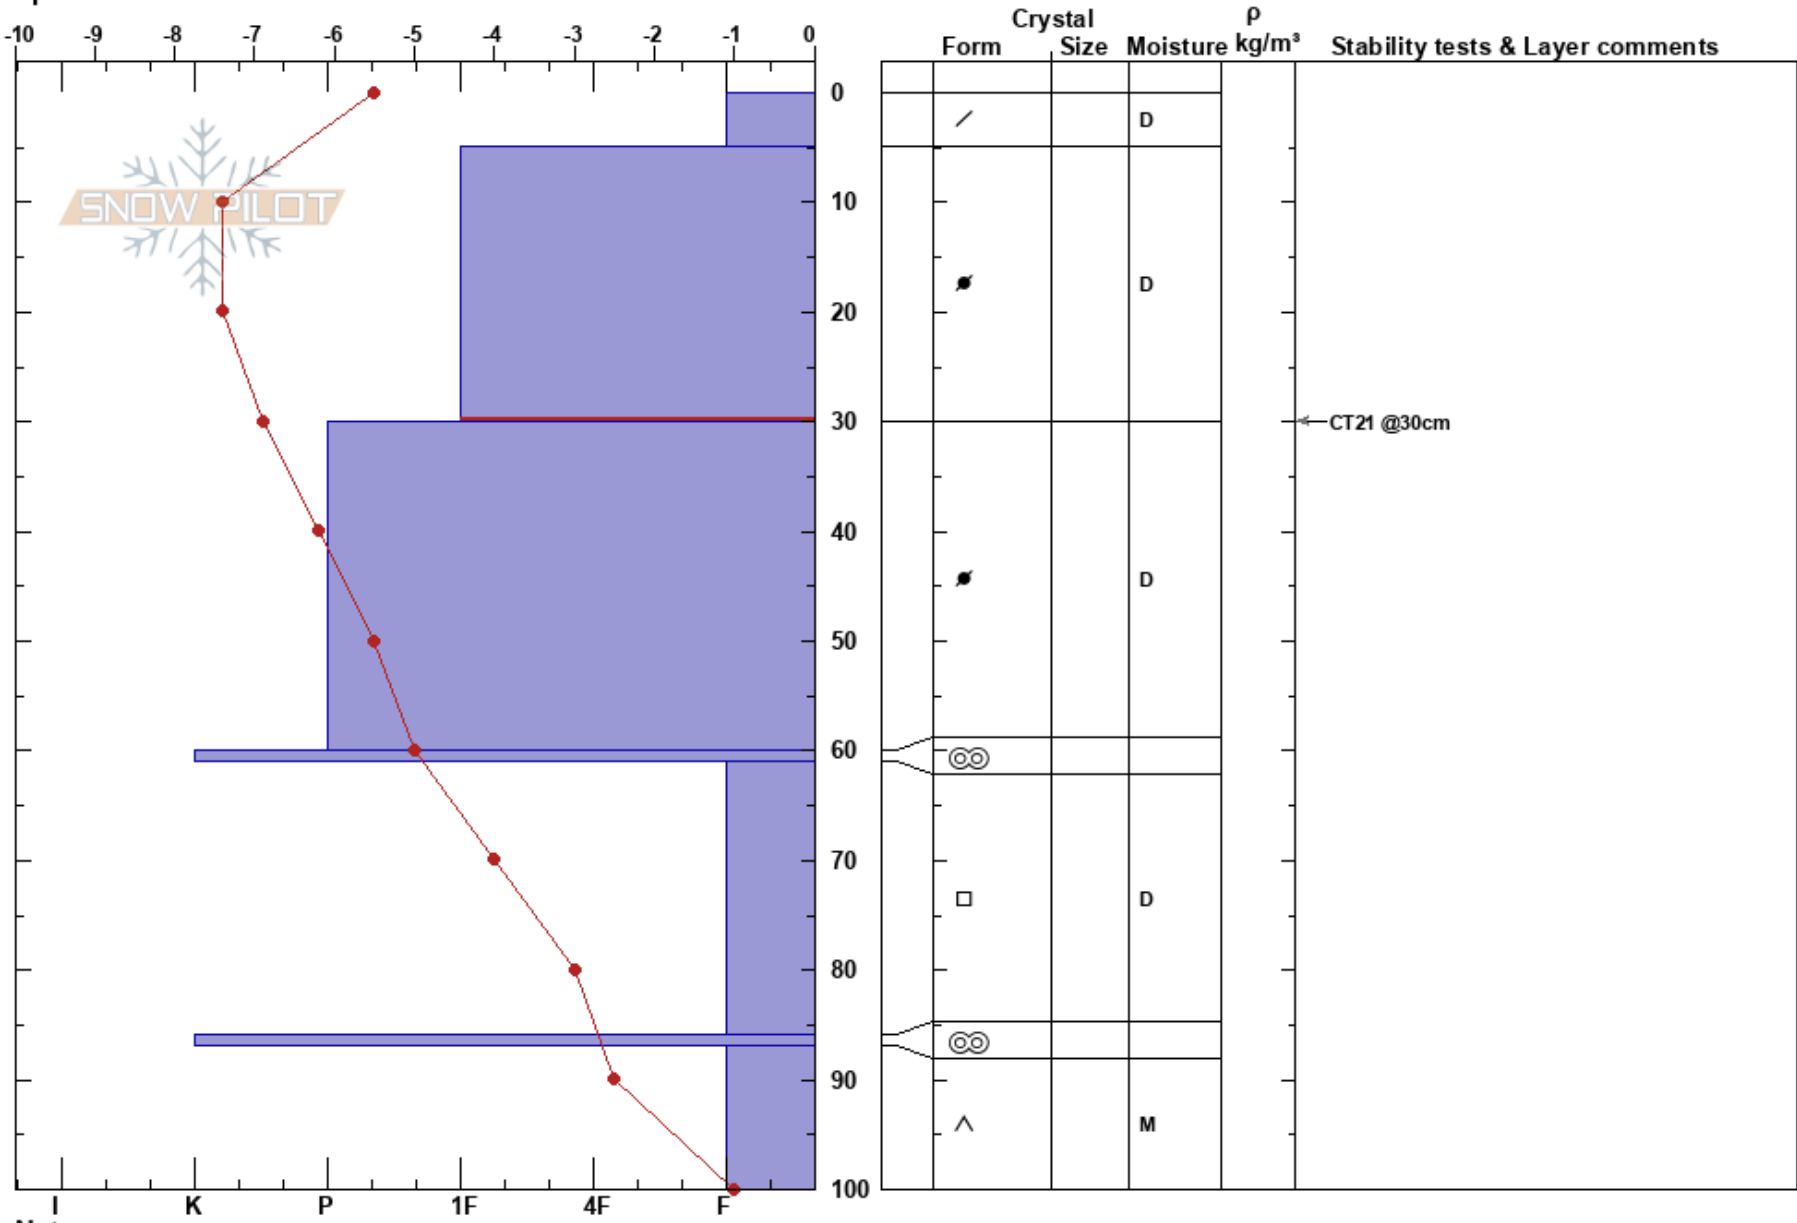

Kalvfjellet
 Jotunheimen
 Norway
Elevation:
Aspect:
Specifics:

Daniel Edvardsen
 31/01/2018 - 00:30
Co-ord:
Slope Angle:
Wind Loading: yes

Stability:
Air Temperature: -5°C
Sky Cover: OVC
Precipitation:
Wind: SE

Layer Notes:
 5-30cm: Problematic layer

Notes: