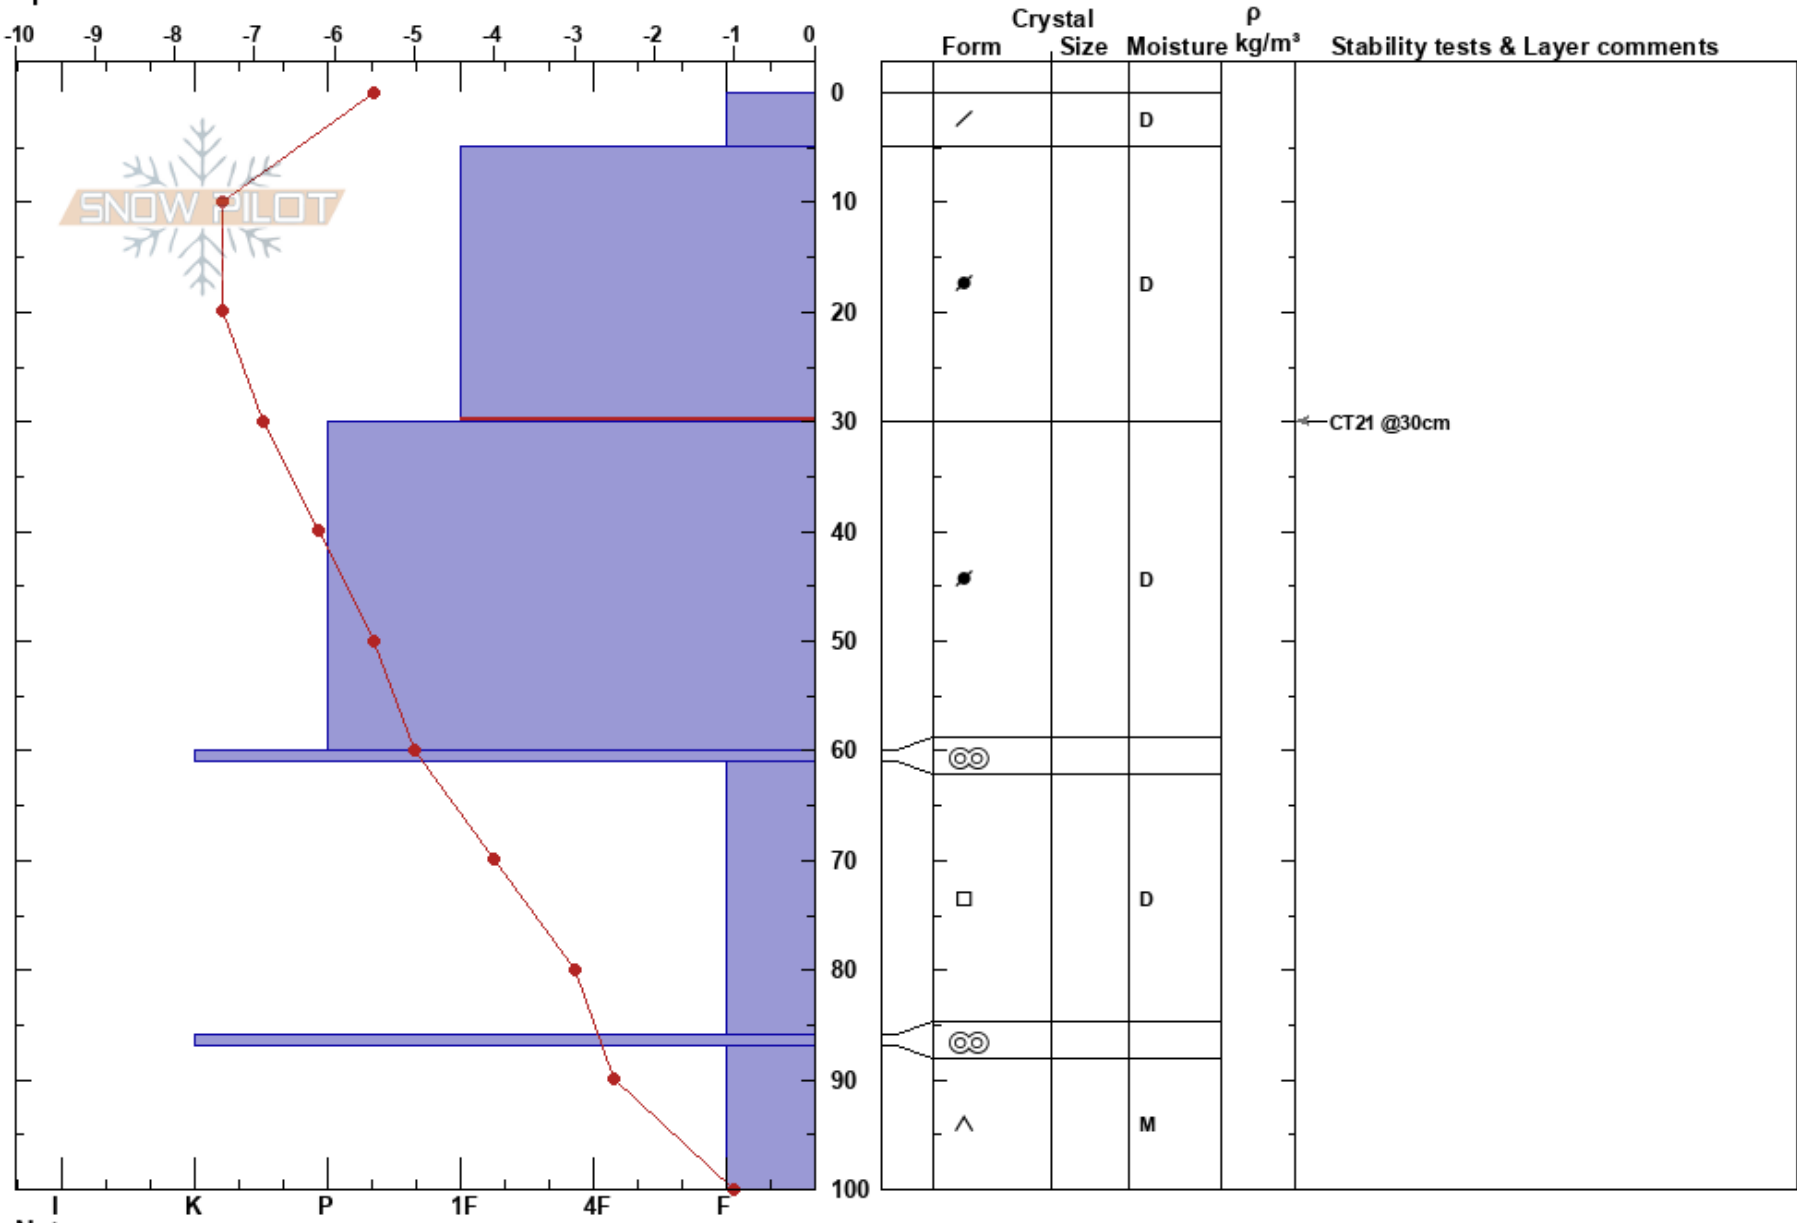

Kalvfjellet
 Jotunheimen
 Norway
 Elevation:
 Aspect:
 Specifics:

Daniel Edvardsen
 31/01/2018 - 00:30
 Co-ord:
 Slope Angle:
 Wind Loading: yes

Stability:
 Air Temperature: -5°C
 Sky Cover: OVC
 Precipitation:
 Wind: SE

Layer Notes:
 5-30cm: Problematic layer

Notes: