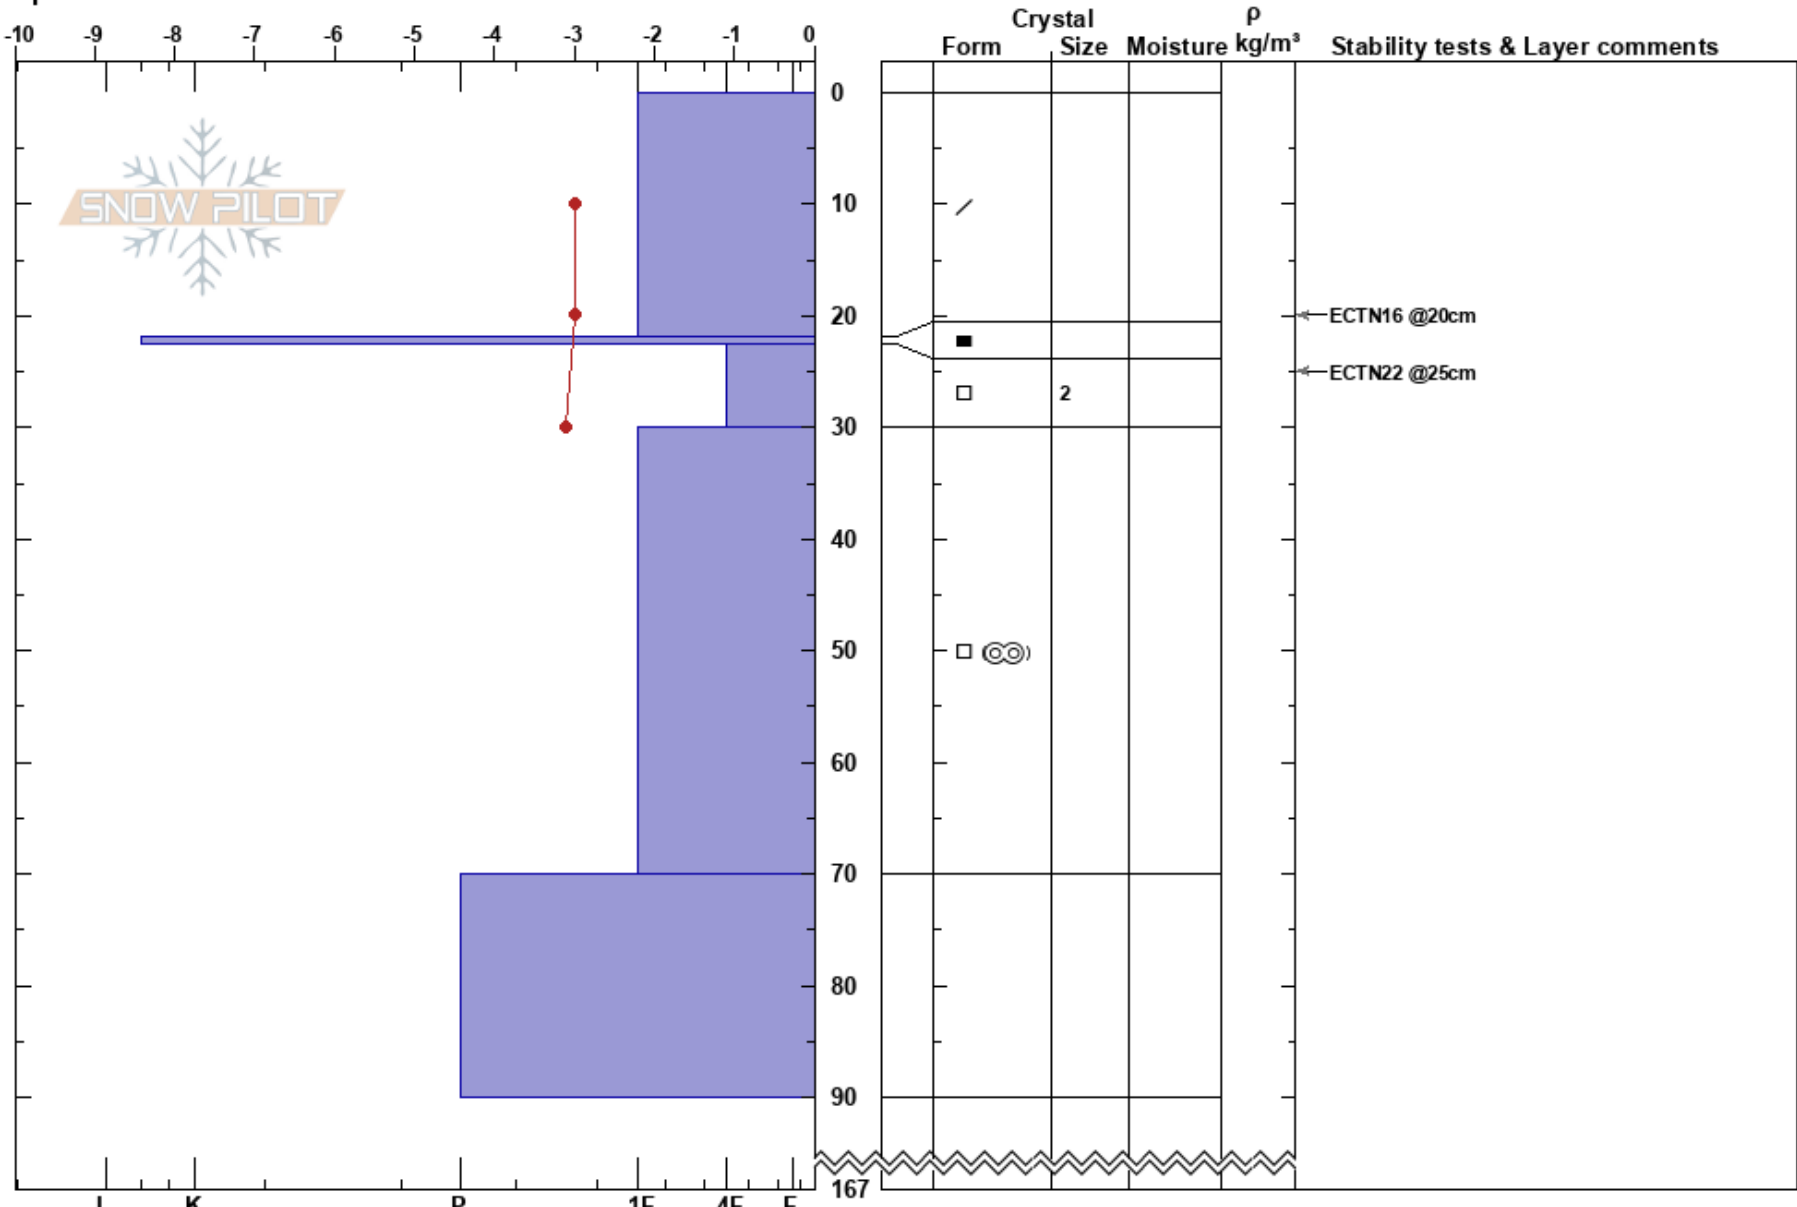

Ovan Drommenliften
 Bydalen
 Sweden
 Elevation: 824 m
 Aspect: N
 Specifics:

Oskar Brodén
 23/02/2024 - 11:44
 Co-ord: 63.07973N, 13.79102E
 Slope Angle: 30°
 Wind Loading: yes

Stability:
 Air Temperature: -3°C
 Sky Cover: OVC
 Precipitation: S1
 Wind: SE Strong

HS:167
 PF:20
 Layer Notes:

Notes: