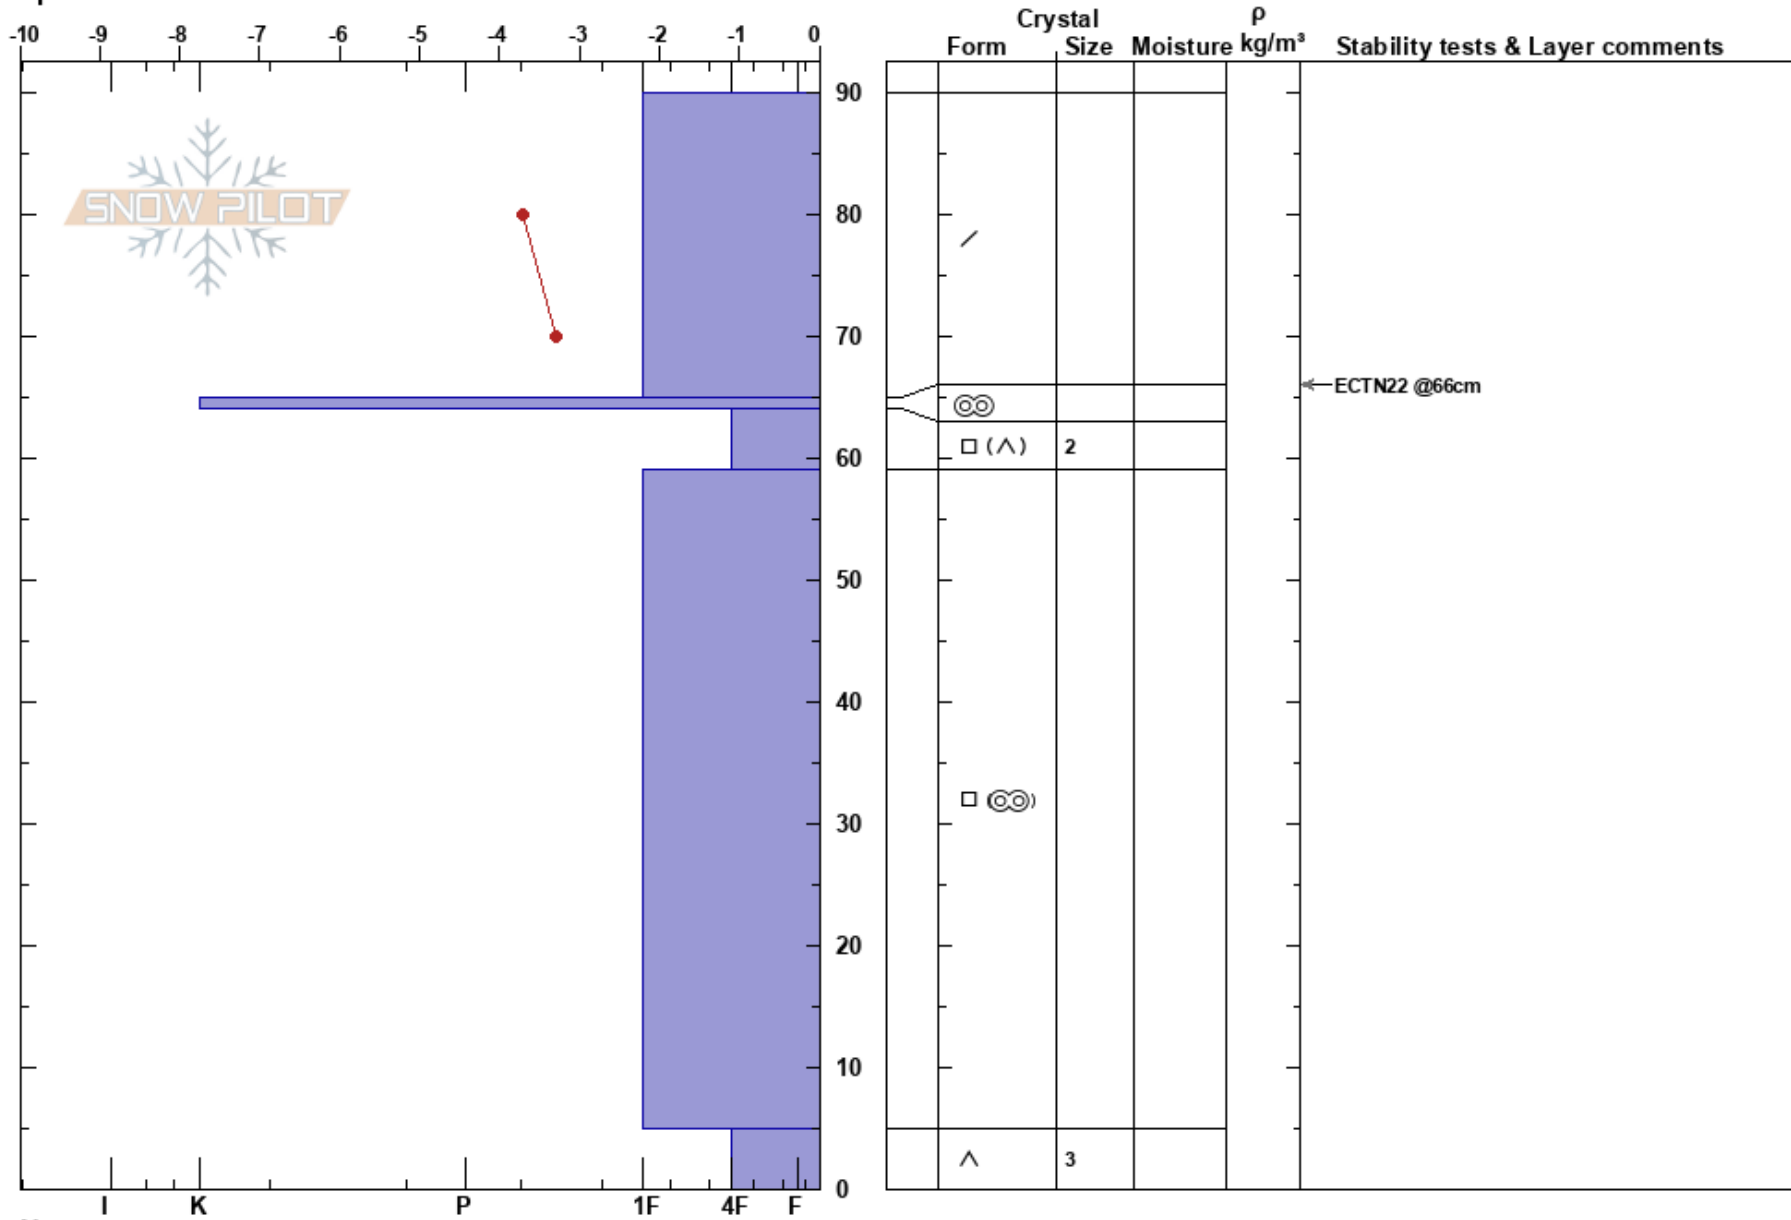

Drommentjervie
 Bydalen
 Sweden
 Elevation: 914 m
 Aspect: NW
 Specifics:

Oskar Brodén
 23/02/2024 - 11:08
 Co-ord: 63.07856N, 13.79273E
 Slope Angle: 30°
 Wind Loading: yes

Stability:
 Air Temperature: -3.8°C
 Sky Cover: OVC
 Precipitation: S-1
 Wind: SE Strong

HS:90
 PF:10
 Layer Notes:

Notes: