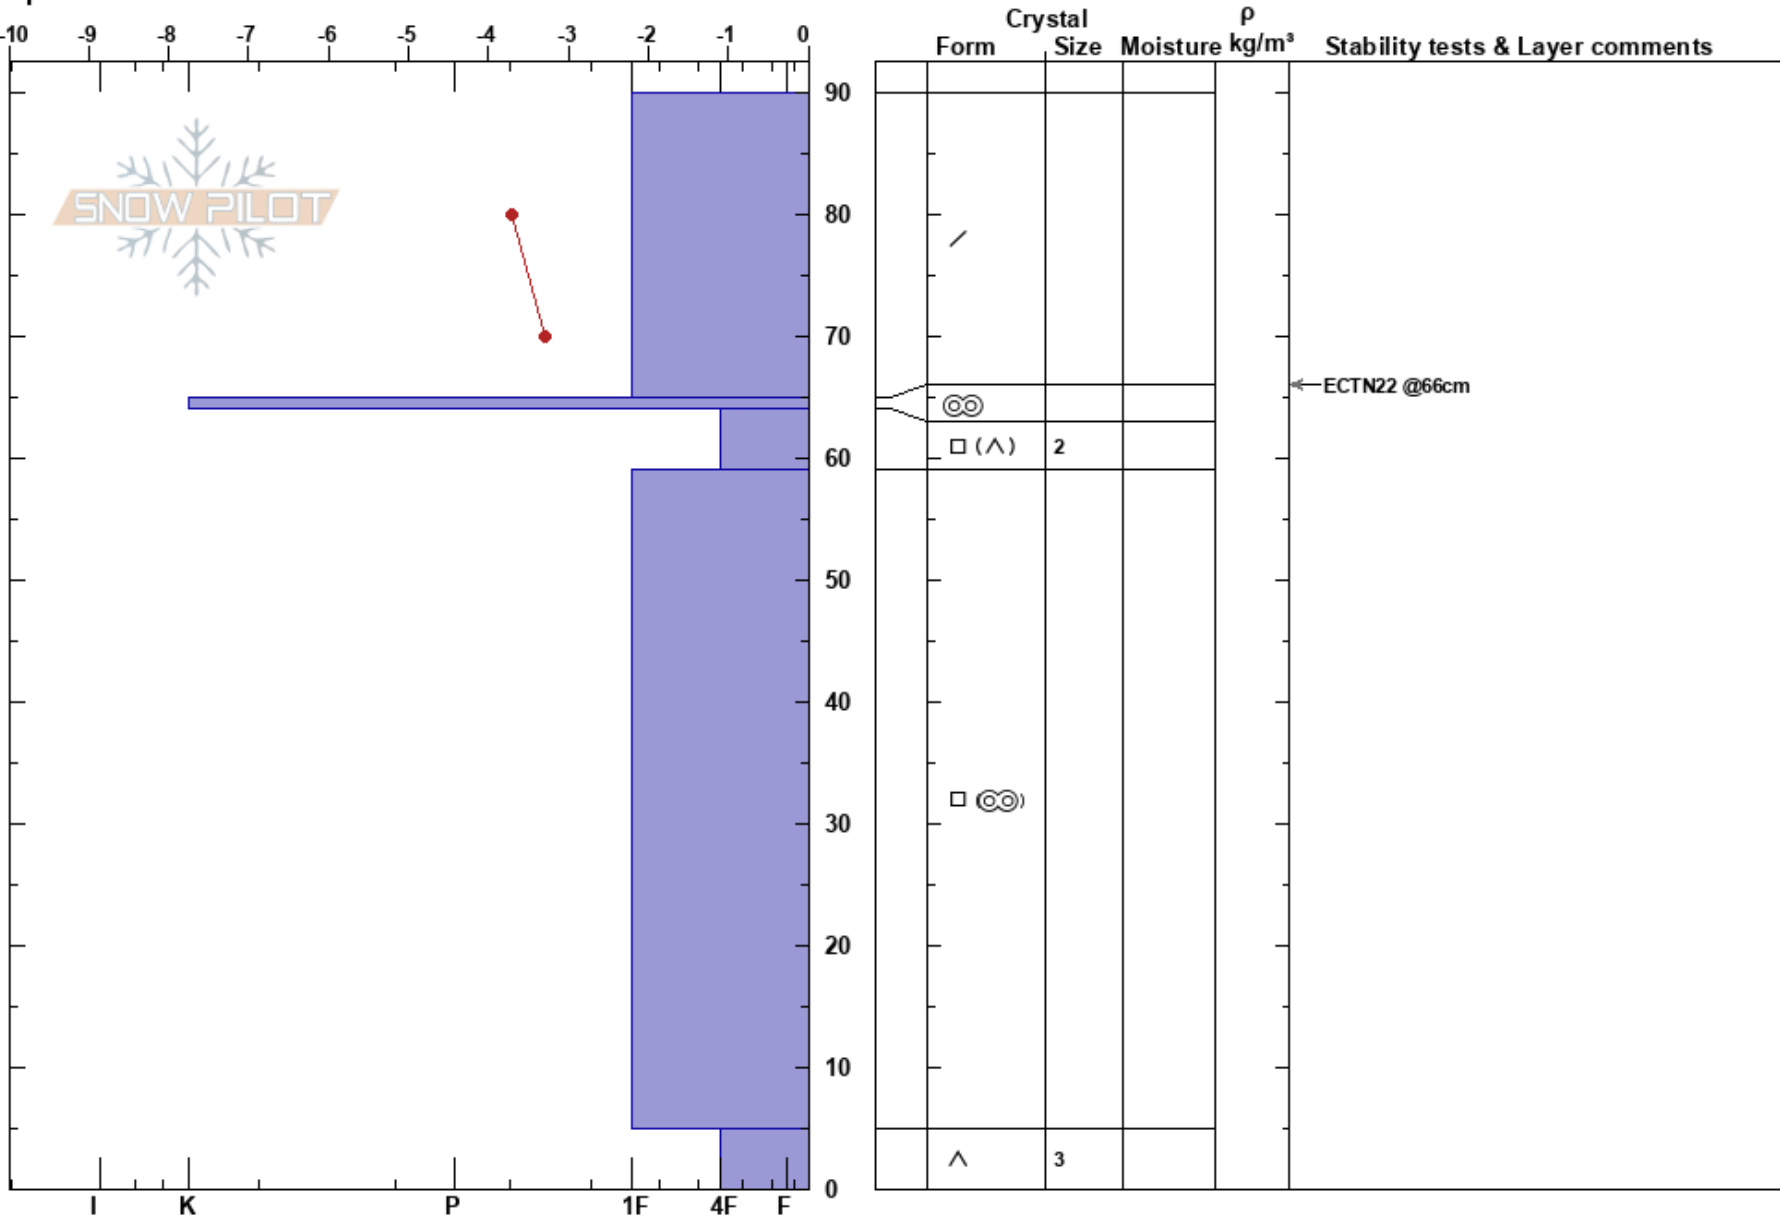

Drommentjervie
 Bydalen
 Sweden
 Elevation: 914 m
 Aspect: NW
 Specifics:

Oskar Brodén
 23/02/2024 - 11:08
 Co-ord: 63.07856N, 13.79273E
 Slope Angle: 30°
 Wind Loading: yes

Stability:
 Air Temperature: -3.8°C
 Sky Cover: OVC
 Precipitation: S-1
 Wind: SE Strong

HS:90
PF:10
Layer Notes:

Notes: