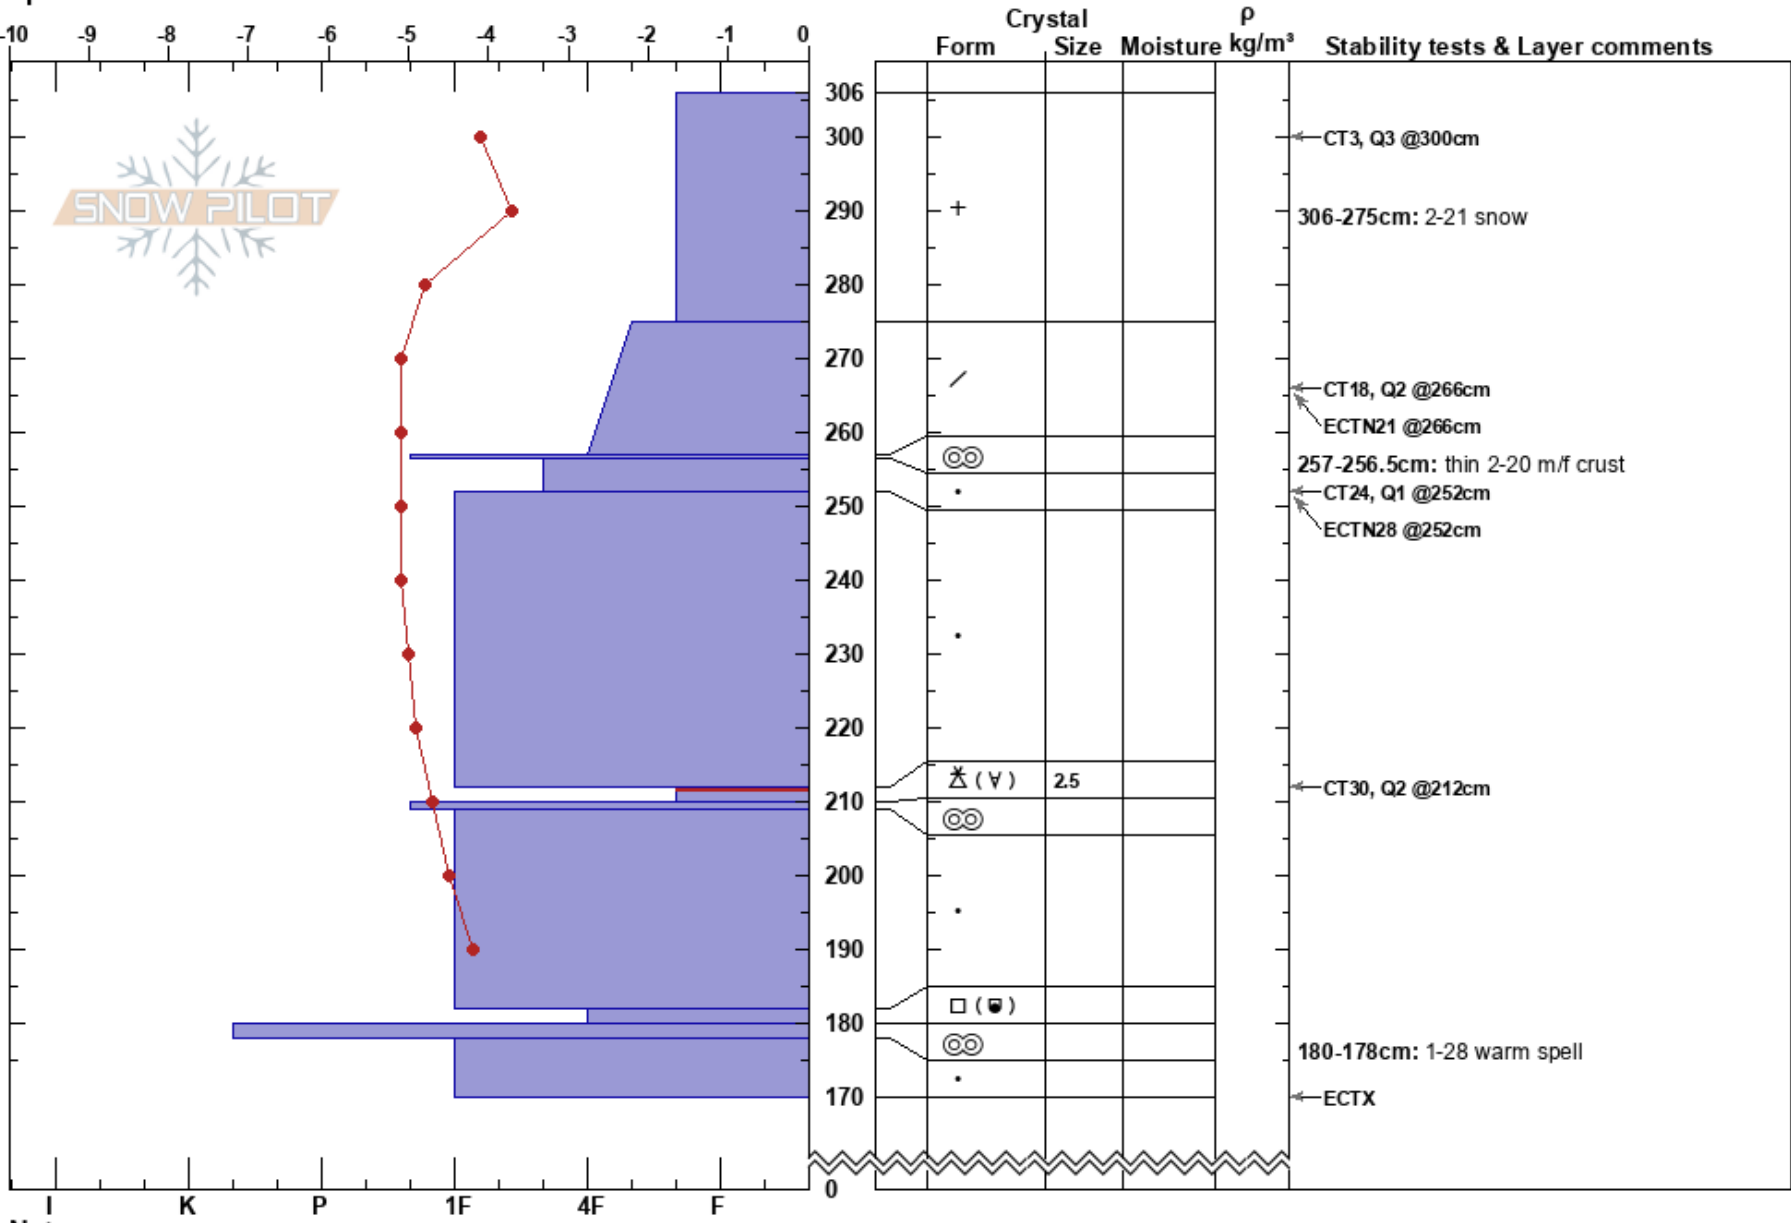

White Pine Knob
 Bear River Range
 UT
 Elevation: 9105 ft
 Aspect: SE
 Specifics:

toby weed
 02/22/2024 - 3:45pm
 Co-ord: 41.92229N, -111.63155W
 Slope Angle: 18°
 Wind Loading: previous

Stability:
 Air Temperature: -5°C
 Sky Cover: BKN
 Precipitation: NO
 Wind: W Moderate

HS:306
 PF:60
 PS:30
 306-275cm: 2-21 snow
 257-256.5cm: thin 2-20 m/f crust
 212-210cm: Problematic layer
 180-178cm: 1-28 warm spell

Notes: