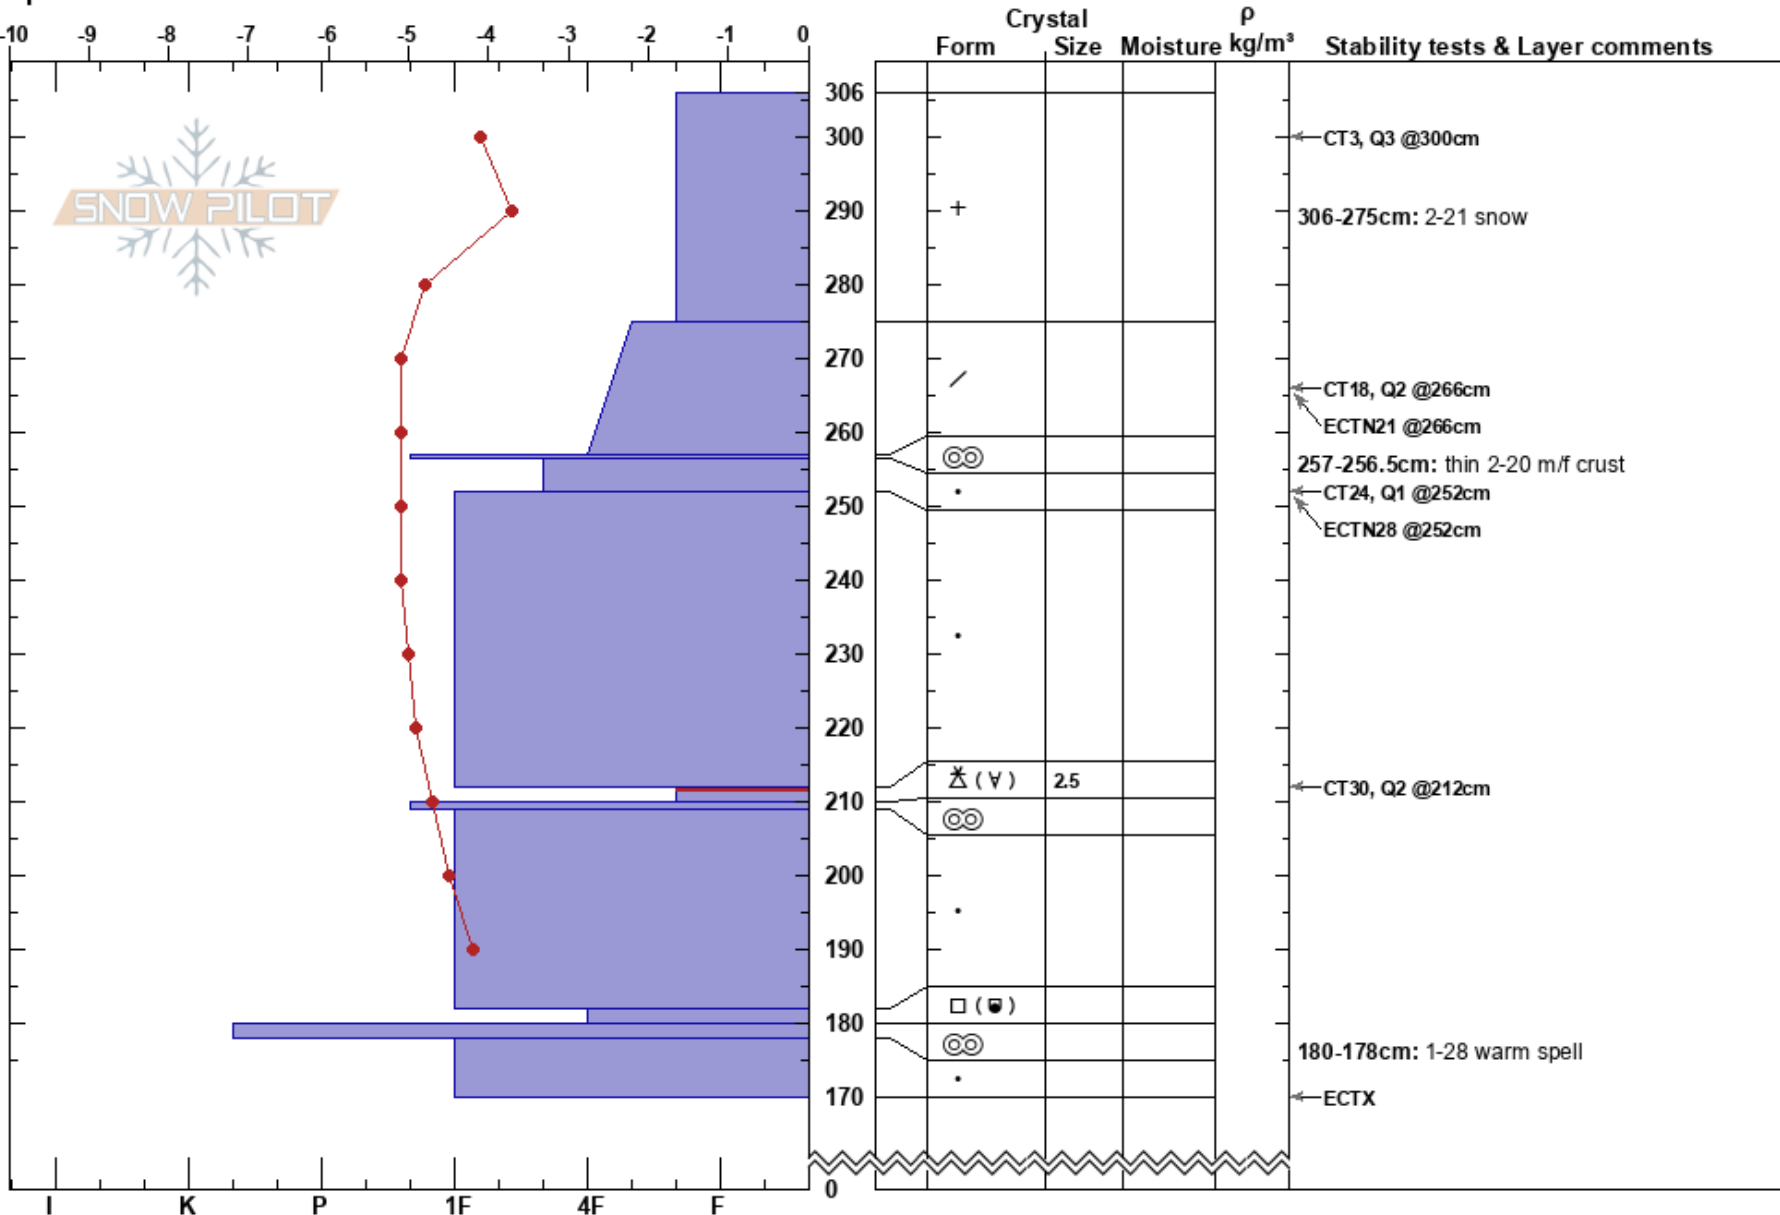

White Pine Knob
 Bear River Range
 UT
 Elevation: 9105 ft
 Aspect: SE
 Specifics:

toby weed
 02/22/2024 - 3:45pm
 Co-ord: 41.92229N, -111.63155W
 Slope Angle: 18°
 Wind Loading: previous

Stability:
 Air Temperature: -5°C
 Sky Cover: BKN
 Precipitation: NO
 Wind: W Moderate

HS:306
 PF:60
 PS:30
 306-275cm: 2-21 snow
 257-256.5cm: thin 2-20 m/f crust
 212-210cm: Problematic layer
 180-178cm: 1-28 warm spell

Notes: