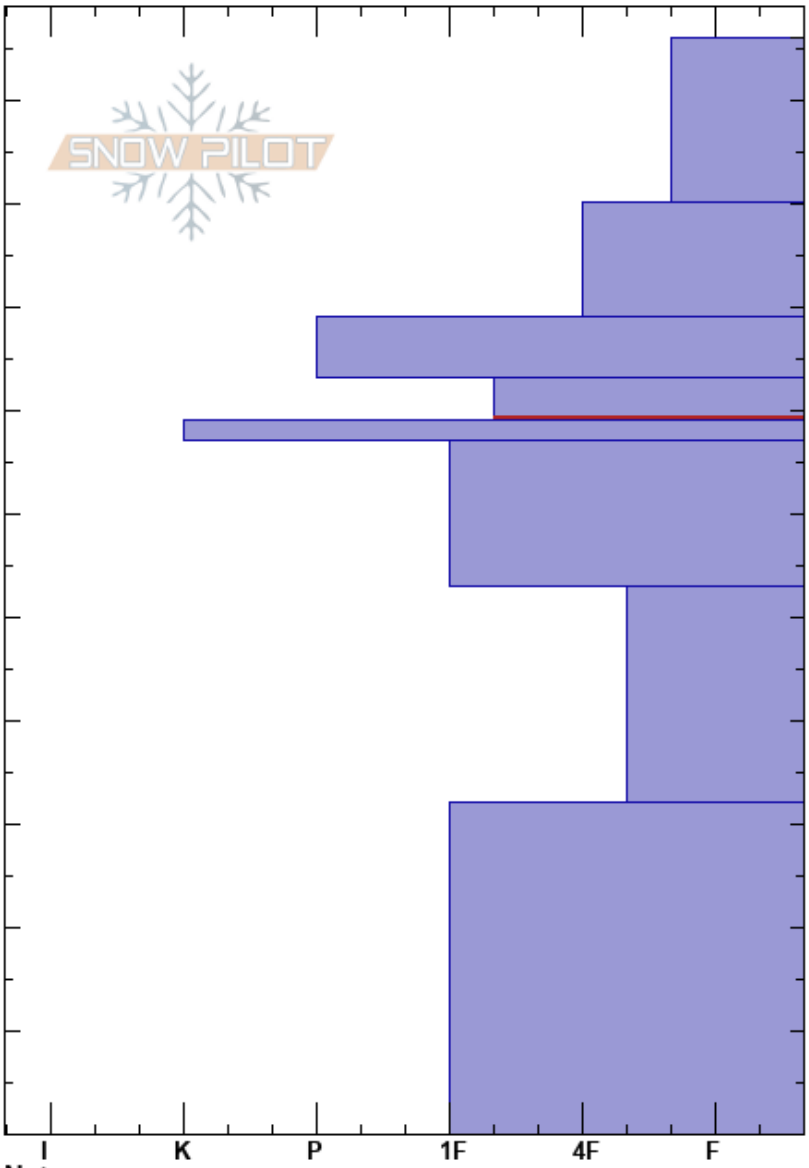

The Throne South
 Bridger Range
 MT
 Elevation: 8380 ft
 Aspect: 190°
 Specifics:

Zach Peterson
 02/21/2024 - 11:35am
 Co-ord: 45.88206N, -110.95238W
 Slope Angle: 23°
 Wind Loading: no

Stability: Good
 Air Temperature:
 Sky Cover: CLR
 Precipitation: NO
 Wind: Calm

HS:106
 PF:20 73-69cm:Problematic layer

Elevation (ft)	Crystal		Moisture	ρ kg/m ³	Stability tests & Layer comments
	Form	Size			
106					
100	/				
90	•				
80	⊙ ⊙				
70	⊠	0.5-1			
70	■				
60	□	2			
50					
40	□	2-3			
30					
20					
10	□				
0					ECTX