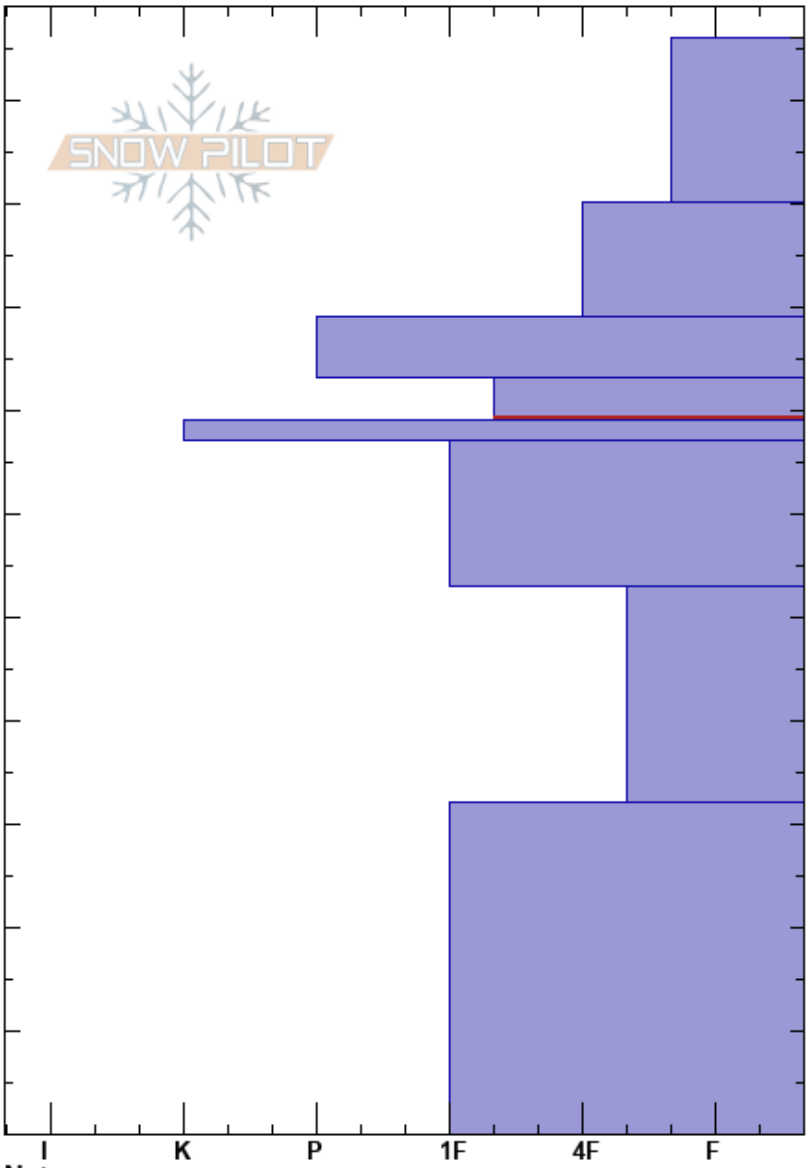

The Throne South  
 Bridger Range  
 MT  
 Elevation: 8380 ft  
 Aspect: 190°  
 Specifics:

Zach Peterson  
 02/21/2024 - 11:35am  
 Co-ord: 45.88206N, -110.95238W  
 Slope Angle: 23°  
 Wind Loading: no

Stability: Good  
 Air Temperature:  
 Sky Cover: CLR  
 Precipitation: NO  
 Wind: Calm

HS:106  
 PF:20 73-69cm:Problematic layer

Crystal Form	Crystal Size	Moisture	$\rho$ kg/m <sup>3</sup>	Stability tests & Layer comments
/				
•				
⊙ ⊙				
⊕	0.5-1			
■				
□	2			
□	2-3			
□				