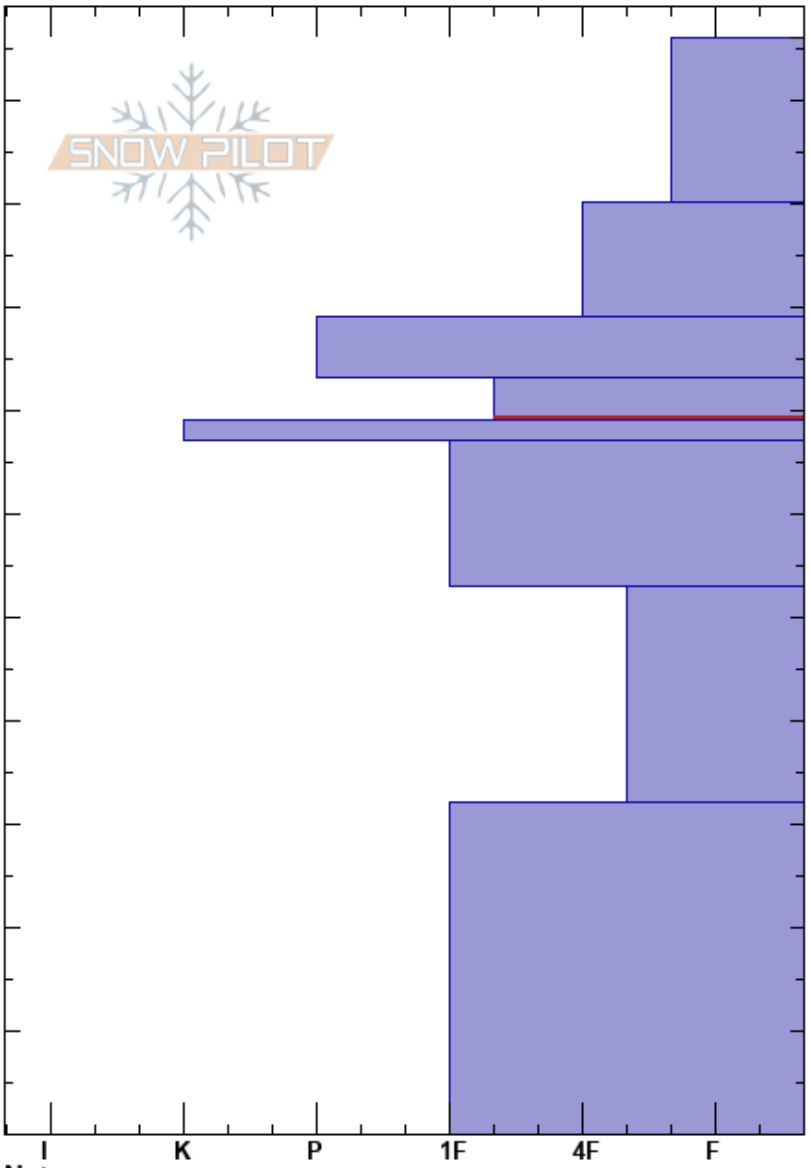

The Throne South
 Bridger Range
 MT
 Elevation: 8380 ft
 Aspect: 190°
 Specifics:

Zach Peterson
 02/21/2024 - 11:35am
 Co-ord: 45.88206N, -110.95238W
 Slope Angle: 23°
 Wind Loading: no

Stability: Good
 Air Temperature:
 Sky Cover: CLR
 Precipitation: NO
 Wind: Calm

HS:106
 PF:20 73-69cm:Problematic layer

| Elevation (ft) | Crystal | | Moisture | ρ kg/m ³ | Stability tests & Layer comments |
|----------------|---------|-------|----------|-----------------------------|----------------------------------|
| | Form | Size | | | |
| 106 | | | | | |
| 100 | / | | | | |
| 90 | • | | | | |
| 80 | ⊙ ⊙ | | | | |
| 70 | ⊠ | 0.5-1 | | | |
| 70 | ■ | | | | |
| 60 | □ | 2 | | | |
| 50 | | | | | |
| 40 | □ | 2-3 | | | |
| 30 | | | | | |
| 20 | | | | | |
| 10 | □ | | | | |
| 0 | | | | | ECTX |