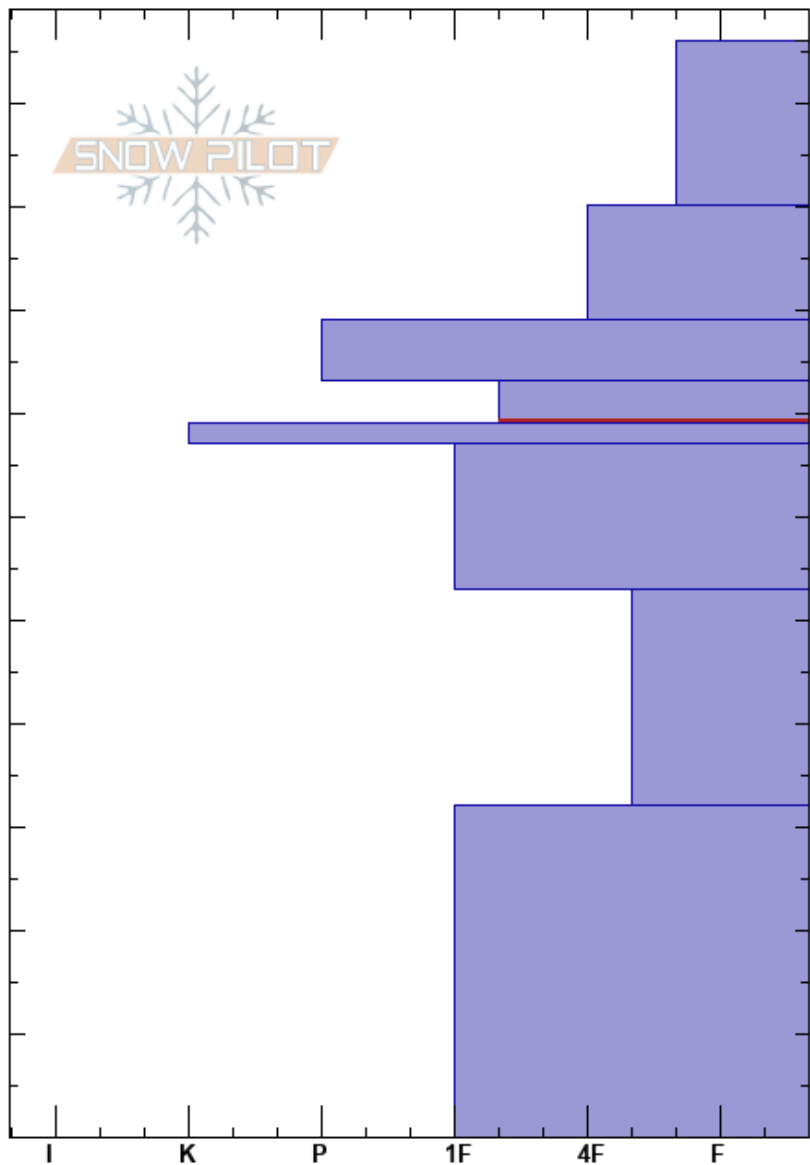

The Throne South
 Bridger Range
 MT
Elevation: 8380 ft
Aspect: 190°
Specifics:

Zach Peterson
 02/21/2024 - 11:35am
Co-ord: 45.88206N, -110.95238W
Slope Angle: 23°
Wind Loading: no

Stability: Good **HS:**106 **Layer Notes:**
Air Temperature: **PF:**20 73-69cm:Problematic layer
Sky Cover: CLR
Precipitation: NO
Wind: Calm

| Crystal Form | Crystal Size | Moisture | ρ kg/m ³ | Stability tests & Layer comments |
|--------------|--------------|----------|--------------------------|----------------------------------|
| / | | | | |
| • | | | | |
| ⊙ ⊙ | | | | |
| ⊕ | 0.5-1 | | | |
| ■ | | | | |
| □ | 2 | | | |
| □ | 2-3 | | | |
| □ | | | | |
| | | | | ECTX |